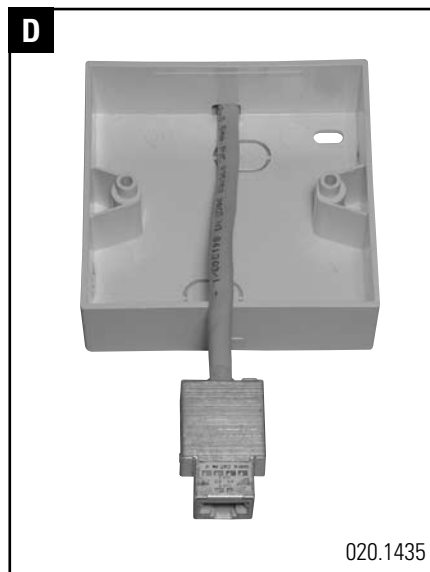

Installationsanleitung
Installation guide
Instructions de montage

020.1431.1

020.1432.1

020.1592

020.1434.1

020.1433.1

! Floor-Box-Cable must enter at point in line with the top of the Flap-Jack. Cable should not have a bend radius inside Box. **!**