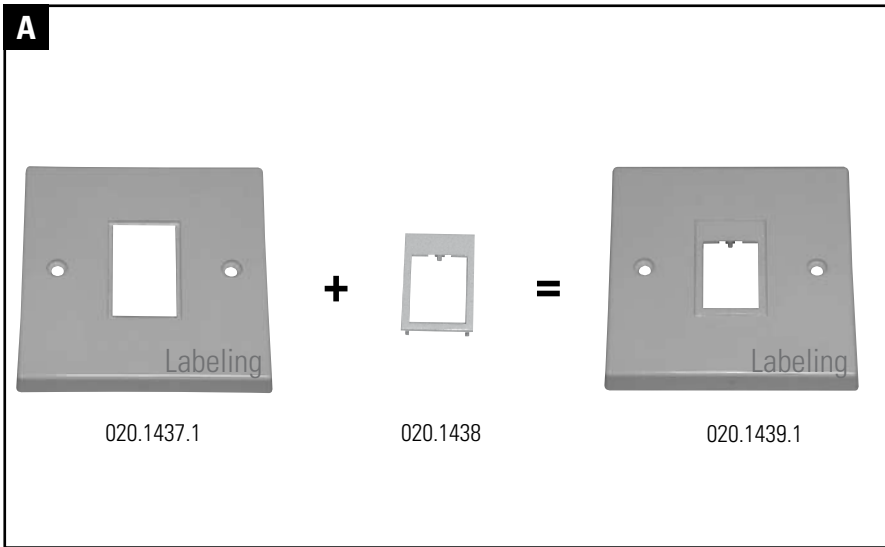

Installationsanleitung
Installation guide
Instructions de montage

020.1431.1

020.1432.1

020.1592

020.1434.1

020.1433.1

! Floor-Box-Cable must enter at point in line with the top of the Flap-Jack. Cable should not have a bend radius inside Box. **!**