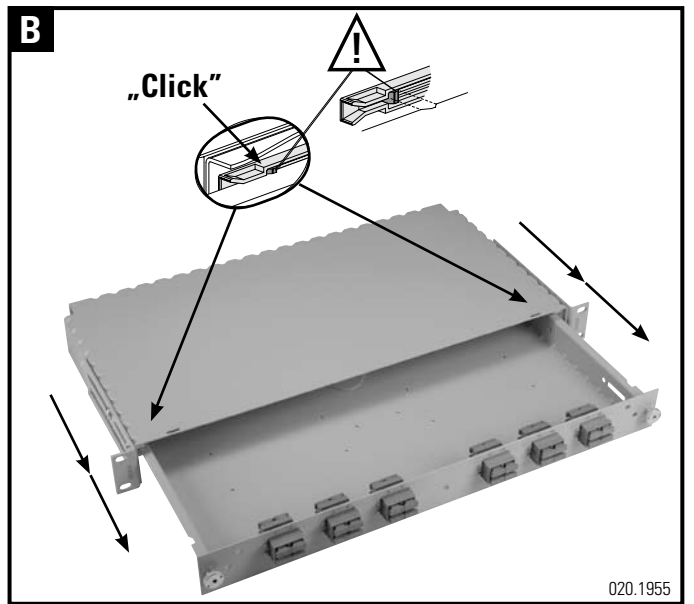

Installationsanleitung Fibereasy Rack

Installation guide Fibereasy Rack

Instructions de montage Fibereasy Rack

Devices with this accessory installed are required to comply with and be marked as specified in Code of Federal Regulations (CFR), Title 21, Part 1040, and the Canadian Radiation Emitting Devices Act, REDR C1370 if applicable
 This accessory shall only be used with UL Listed ITE equipment