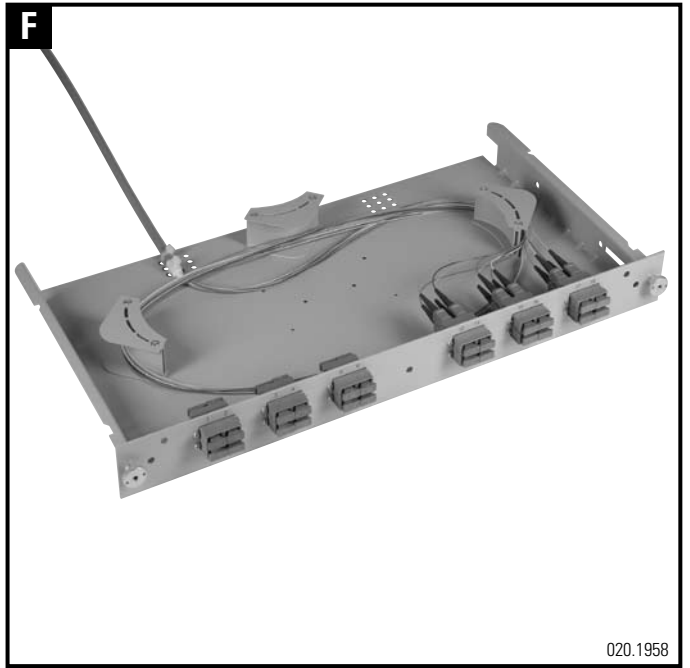

Installationsanleitung Fibereasy Rack

Installation guide Fibereasy Rack

Instructions de montage Fibereasy Rack

Devices with this accessory installed are required to comply with and be marked as specified in Code of Federal Regulations (CFR), Title 21, Part 1040, and the Canadian Radiation Emitting Devices Act, REDR C1370 if applicable
 This accessory shall only be used with UL Listed ITE equipment