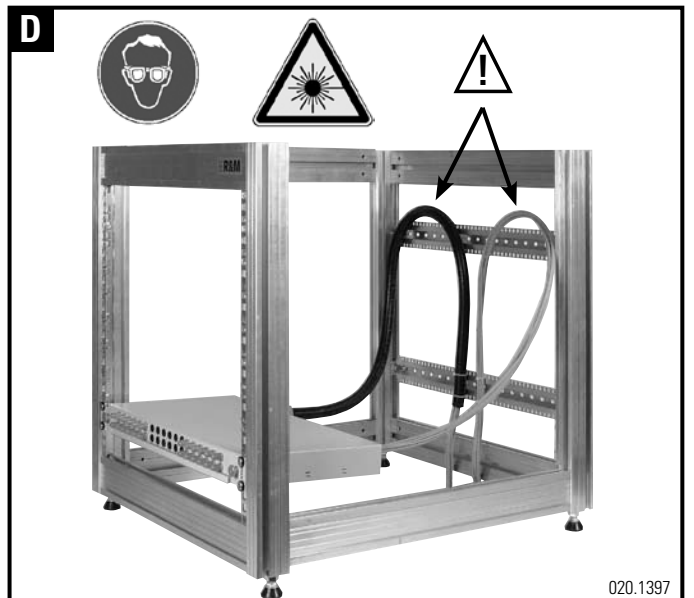

Installationsanleitung Fibereasy Rack

Installation guide Fibereasy Rack

Instructions de montage Fibereasy Rack

Devices with this accessory installed are required to comply with and be marked as specified in Code of Federal Regulations (CFR), Title 21, Part 1040, and the Canadian Radiation Emitting Devices Act, REDR C1370 if applicable
 This accessory shall only be used with UL Listed ITE equipment