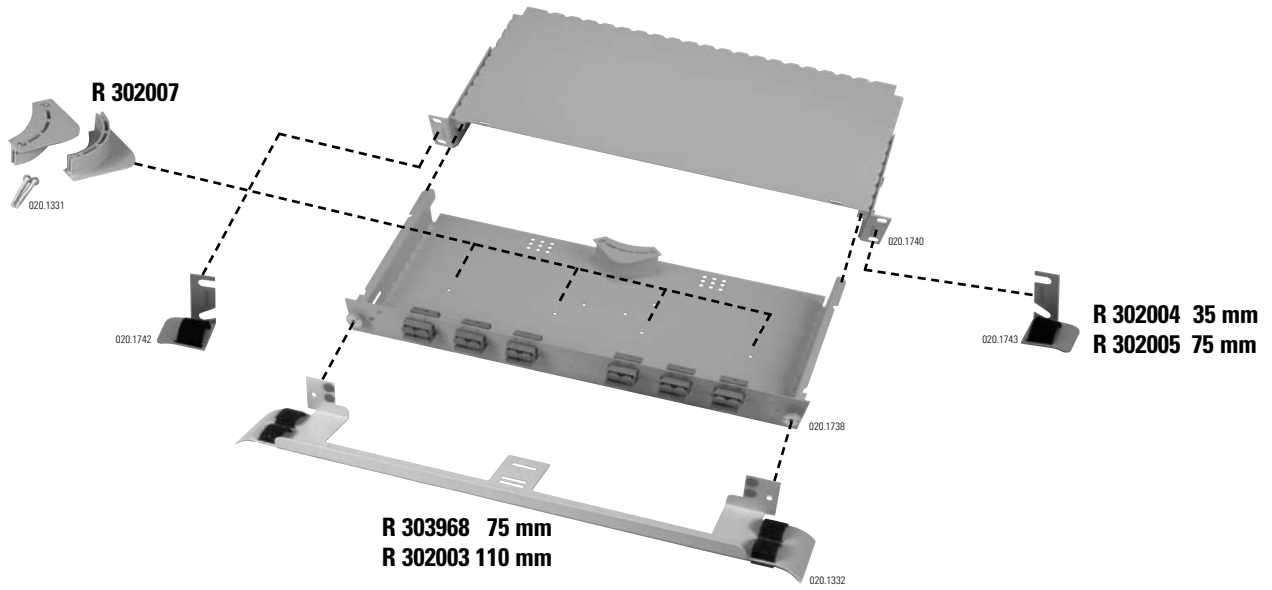

Installationsanleitung Fibereasy Rack

Installation guide Fibereasy Rack

Instructions de montage Fibereasy Rack

Devices with this accessory installed are required to comply with and be marked as specified in Code of Federal Regulations (CFR), Title 21, Part 1040, and the Canadian Radiation Emitting Devices Act, REDR C1370 if applicable
 This accessory shall only be used with UL Listed ITE equipment