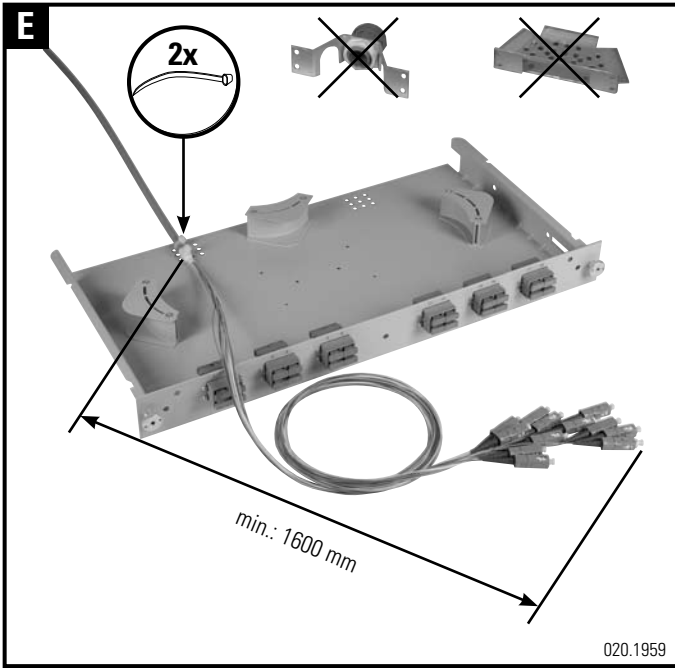

Installationsanleitung Fibereasy Rack

Installation guide Fibereasy Rack

Instructions de montage Fibereasy Rack

Devices with this accessory installed are required to comply with and be marked as specified in Code of Federal Regulations (CFR), Title 21, Part 1040, and the Canadian Radiation Emitting Devices Act, REDR C1370 if applicable
 This accessory shall only be used with UL Listed ITE equipment