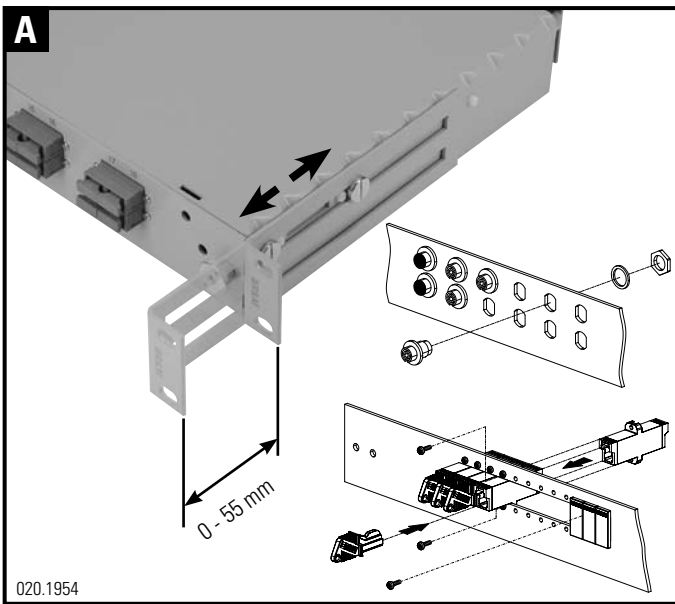

Installationsanleitung Fibereasy Rack

Installation guide Fibereasy Rack

Instructions de montage Fibereasy Rack

Devices with this accessory installed are required to comply with and be marked as specified in Code of Federal Regulations (CFR), Title 21, Part 1040, and the Canadian Radiation Emitting Devices Act, REDR C1370 if applicable
 This accessory shall only be used with UL Listed ITE equipment