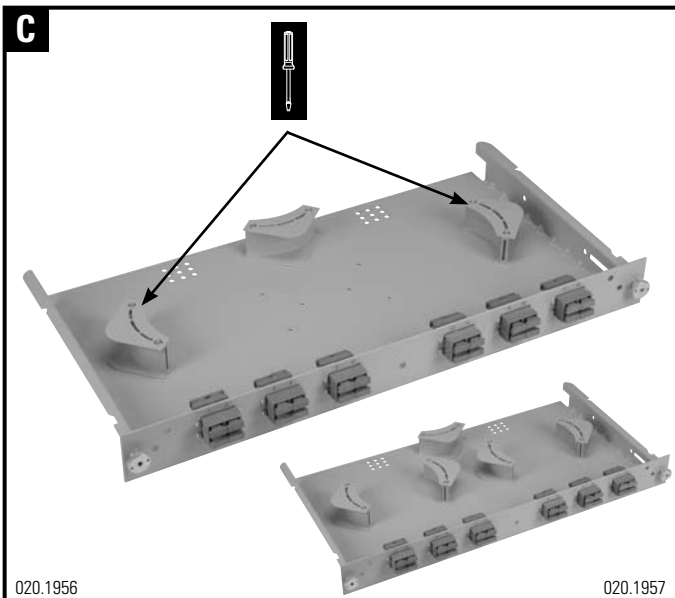

Installationsanleitung Fibereasy Rack

Installation guide Fibereasy Rack

Instructions de montage Fibereasy Rack

Devices with this accessory installed are required to comply with and be marked as specified in Code of Federal Regulations (CFR), Title 21, Part 1040, and the Canadian Radiation Emitting Devices Act, REDR C1370 if applicable
 This accessory shall only be used with UL Listed ITE equipment