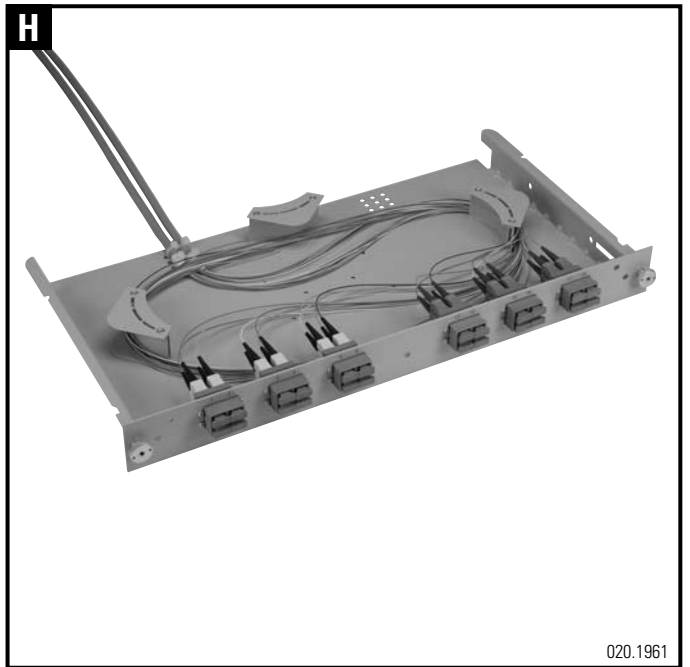

Installationsanleitung Fibereasy Rack

Installation guide Fibereasy Rack

Instructions de montage Fibereasy Rack

Devices with this accessory installed are required to comply with and be marked as specified in Code of Federal Regulations (CFR), Title 21, Part 1040, and the Canadian Radiation Emitting Devices Act, REDR C1370 if applicable
 This accessory shall only be used with UL Listed ITE equipment