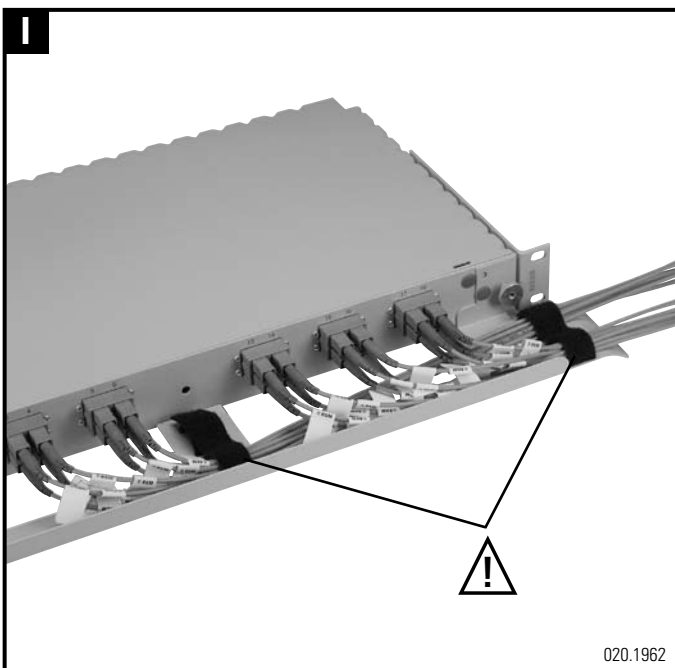

Installationsanleitung Fibereasy Rack

Installation guide Fibereasy Rack

Instructions de montage Fibereasy Rack

Devices with this accessory installed are required to comply with and be marked as specified in Code of Federal Regulations (CFR), Title 21, Part 1040, and the Canadian Radiation Emitting Devices Act, REDR C1370 if applicable
 This accessory shall only be used with UL Listed ITE equipment