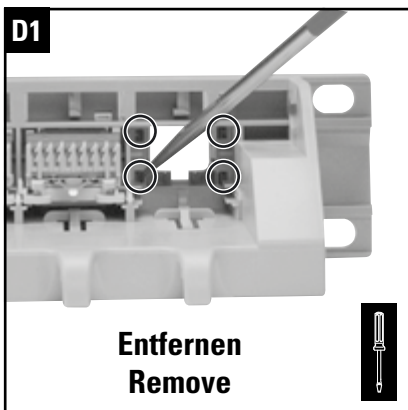

Installation guide Plug Guard

Installationsanleitung Plug Guard
Instructions de montage Plug Guard

Headquarters

Switzerland

Reichle & De-Massari AG
Binzstrasse 32
CHE-8620 Wetzikon

Telephone HQ +41 (0)44 933 81 11
Telefax HQ +41 (0)44 930 49 41
E-Mail hq@rdm.com