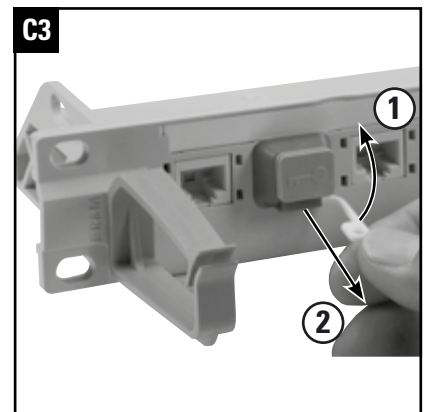

Installation guide Plug Guard

Installationsanleitung Plug Guard
Instructions de montage Plug Guard

Headquarters

Switzerland

Reichle & De-Massari AG
Binzstrasse 32
CHE-8620 Wetzikon

Telephone HQ +41 (0)44 933 81 11
Telefax HQ +41 (0)44 930 49 41
E-Mail hq@rdm.com