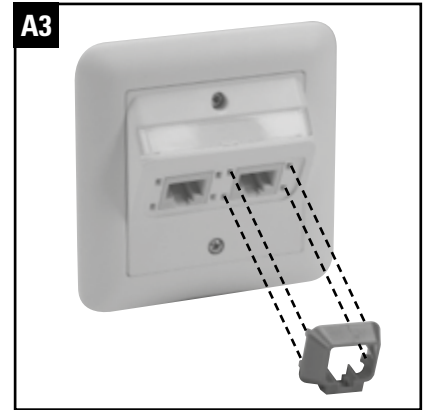

Installation guide Plug Guard

Installationsanleitung Plug Guard
Instructions de montage Plug Guard

Headquarters

Switzerland

Reichle & De-Massari AG
Binzstrasse 32
CHE-8620 Wetzikon

Telephone HQ +41 (0)44 933 81 11
Telefax HQ +41 (0)44 930 49 41
E-Mail hq@rdm.com