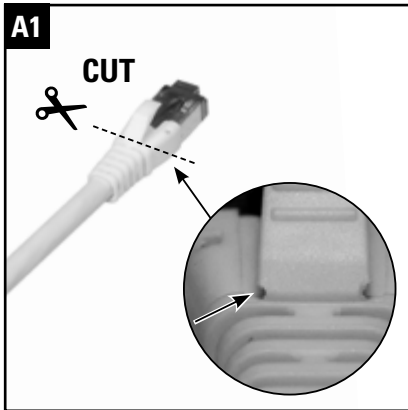

Installation guide Plug Guard

Installationsanleitung Plug Guard
Instructions de montage Plug Guard

Headquarters

Switzerland

Reichle & De-Massari AG
Binzstrasse 32
CHE-8620 Wetzikon

Telephone HQ +41 (0)44 933 81 11
Telefax HQ +41 (0)44 930 49 41
E-Mail hq@rdm.com