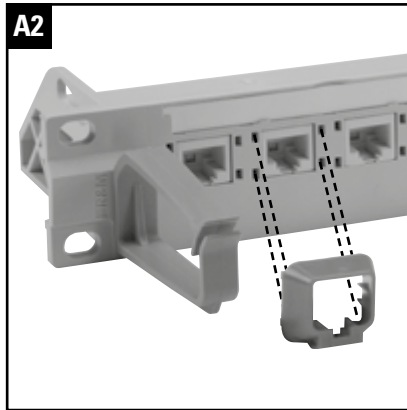

Installation guide Plug Guard

Installationsanleitung Plug Guard
Instructions de montage Plug Guard

Headquarters

Switzerland

Reichle & De-Massari AG
Binzstrasse 32
CHE-8620 Wetzikon

Telephone HQ +41 (0)44 933 81 11
Telefax HQ +41 (0)44 930 49 41
E-Mail hq@rdm.com