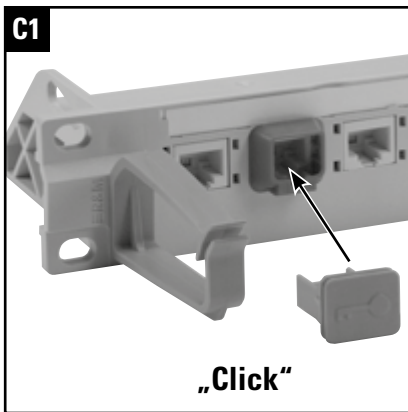

Installation guide Plug Guard

Installationsanleitung Plug Guard
Instructions de montage Plug Guard

Headquarters

Switzerland

Reichle & De-Massari AG
Binzstrasse 32
CHE-8620 Wetzikon

Telephone HQ +41 (0)44 933 81 11
Telefax HQ +41 (0)44 930 49 41
E-Mail hq@rdm.com