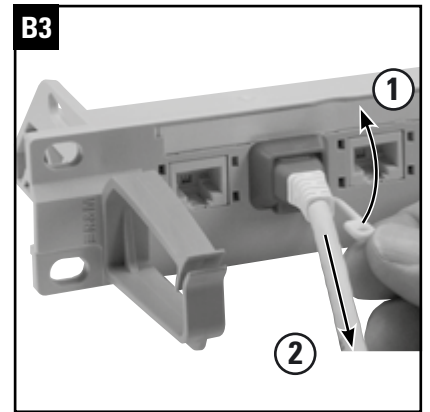

Installation guide Plug Guard

Installationsanleitung Plug Guard
Instructions de montage Plug Guard

Headquarters

Switzerland

Reichle & De-Massari AG
Binzstrasse 32
CHE-8620 Wetzikon

Telephone HQ +41 (0)44 933 81 11
Telefax HQ +41 (0)44 930 49 41
E-Mail hq@rdm.com