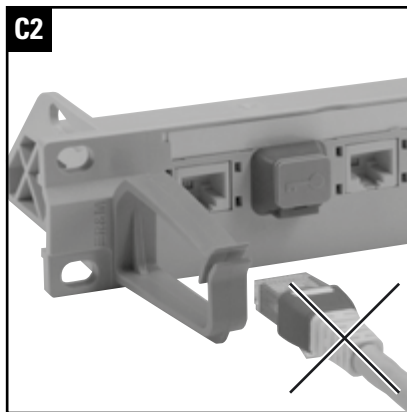

Installation guide Plug Guard

Installationsanleitung Plug Guard
Instructions de montage Plug Guard

Headquarters

Switzerland

Reichle & De-Massari AG
Binzstrasse 32
CHE-8620 Wetzikon

Telephone HQ +41 (0)44 933 81 11
Telefax HQ +41 (0)44 930 49 41
E-Mail hq@rdm.com