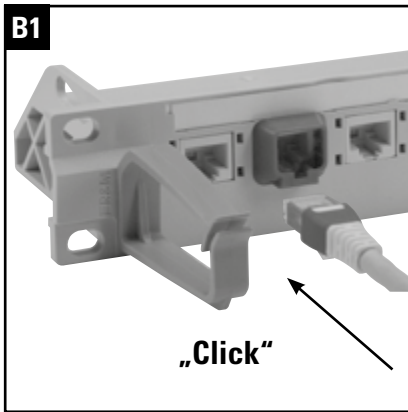

Installation guide Plug Guard

Installationsanleitung Plug Guard
Instructions de montage Plug Guard

Headquarters

Switzerland

Reichle & De-Massari AG
Binzstrasse 32
CHE-8620 Wetzikon

Telephone HQ +41 (0)44 933 81 11
Telefax HQ +41 (0)44 930 49 41
E-Mail hq@rdm.com