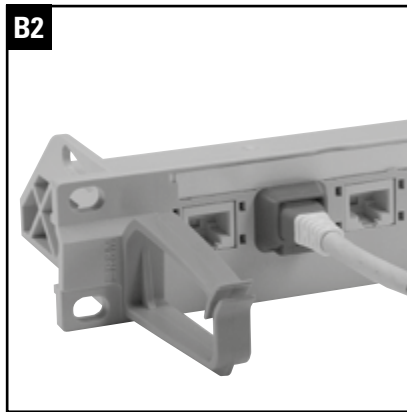

Installation guide Plug Guard

Installationsanleitung Plug Guard
Instructions de montage Plug Guard

Headquarters

Switzerland

Reichle & De-Massari AG
Binzstrasse 32
CHE-8620 Wetzikon

Telephone HQ +41 (0)44 933 81 11
Telefax HQ +41 (0)44 930 49 41
E-Mail hq@rdm.com