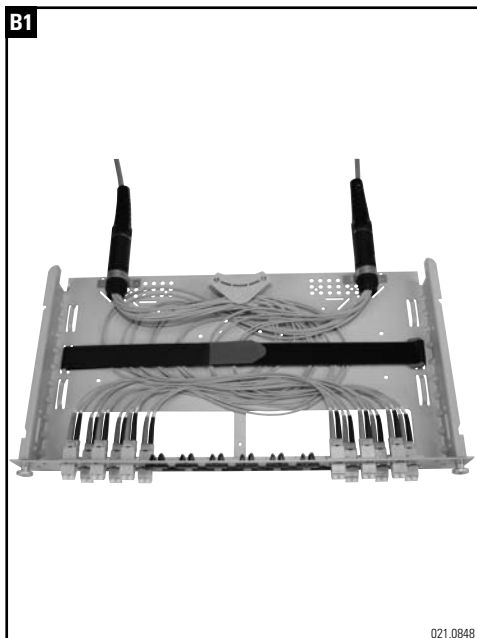

Installationsanleitung Varioline für 48 Port Fibereasy
Installation guide Varioline for 48 Port Fibereasy
Instructions de montage Varioline pour 48 Port Fibereasy

Headquarters

Switzerland

Reichle & De-Massari AG