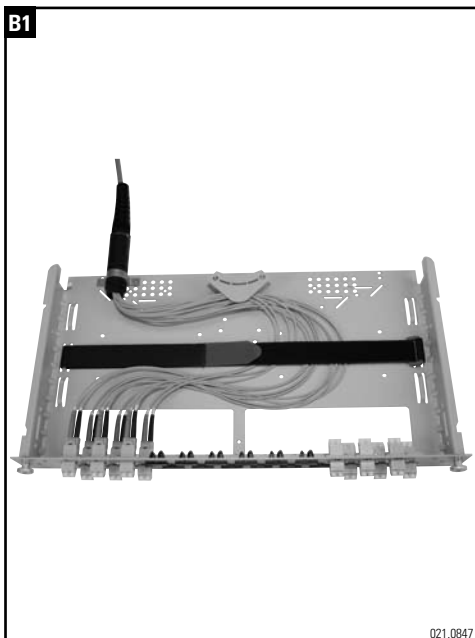

Installationsanleitung Varioline für 48 Port Fibereasy
Installation guide Varioline for 48 Port Fibereasy
Instructions de montage Varioline pour 48 Port Fibereasy

Headquarters

Switzerland

Reichle & De-Massari AG