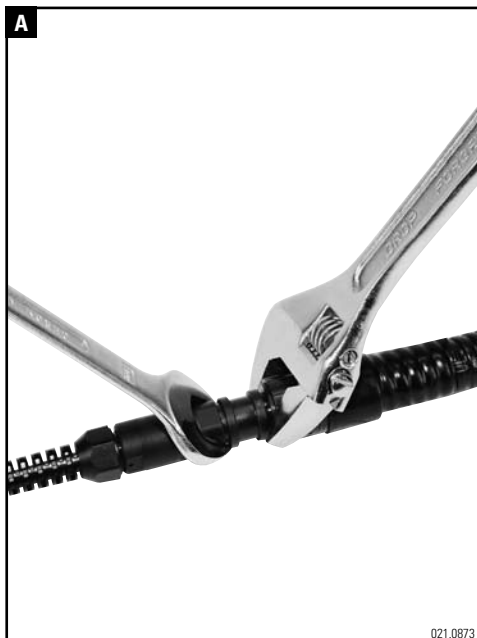

Installationsanleitung Varioline für 48 Port Fibereasy
Installation guide Varioline for 48 Port Fibereasy
Instructions de montage Varioline pour 48 Port Fibereasy

Headquarters

Switzerland

Reichle & De-Massari AG