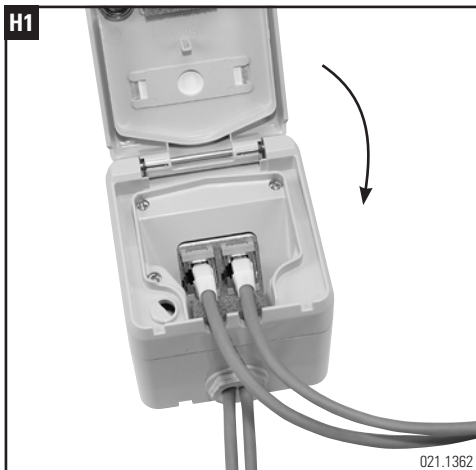

Installationsanleitung Dose IP44 AP 93x93, 2x1P
Installation guide Outlet IP44 WM 93x93, 2x1P
Instructions de montage Boîtier IP44 BA 93x93, 2x1P

Headquarters

Switzerland

Reichle & De-Massari AG

Binzstrasse 31