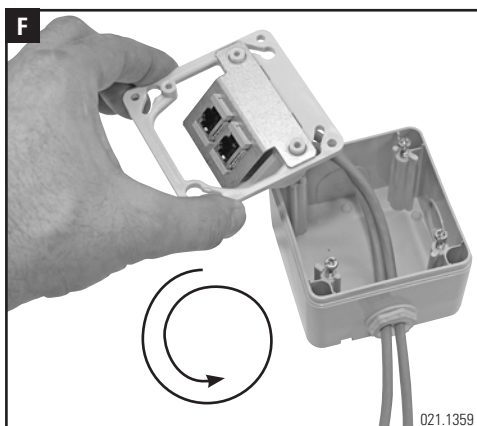

Installationsanleitung Dose IP44 AP 93x93, 2x1P
Installation guide Outlet IP44 WM 93x93, 2x1P
Instructions de montage Boîtier IP44 BA 93x93, 2x1P

Headquarters

Switzerland

Reichle & De-Massari AG

Binzstrasse 31