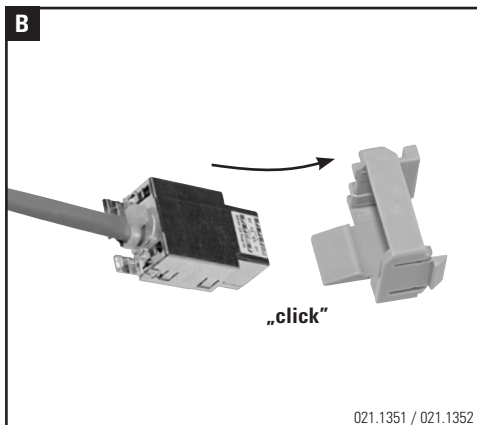

Installationsanleitung Dose IP44 AP 93x93, 2x1P
Installation guide Outlet IP44 WM 93x93, 2x1P
Instructions de montage Boîtier IP44 BA 93x93, 2x1P

Headquarters

Switzerland

Reichle & De-Massari AG

Binzstrasse 31