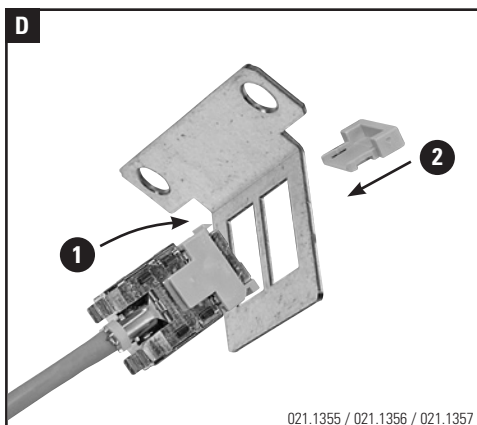

Installationsanleitung Dose IP44 AP 93x93, 2x1P
Installation guide Outlet IP44 WM 93x93, 2x1P
Instructions de montage Boîtier IP44 BA 93x93, 2x1P

Headquarters

Switzerland

Reichle & De-Massari AG

Binzstrasse 31