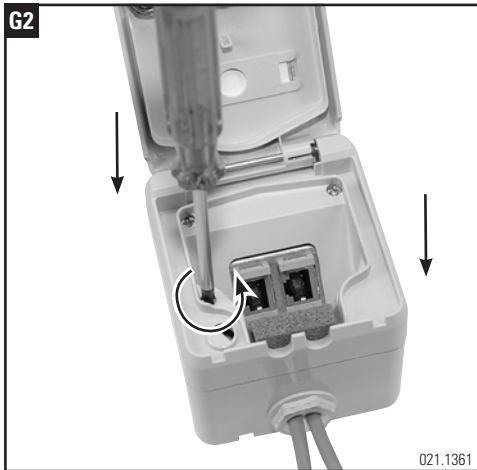

Installationsanleitung Dose IP44 AP 93x93, 2x1P
Installation guide Outlet IP44 WM 93x93, 2x1P
Instructions de montage Boîtier IP44 BA 93x93, 2x1P

Headquarters

Switzerland

Reichle & De-Massari AG

Binzstrasse 31