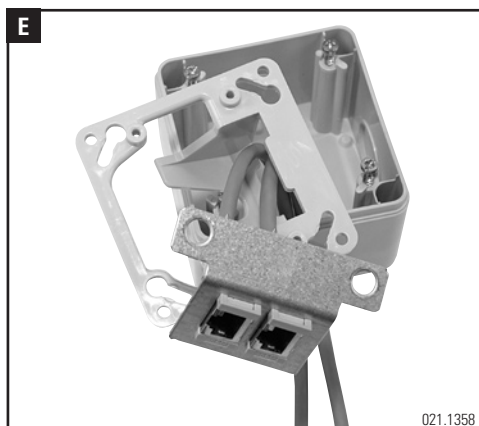

Installationsanleitung Dose IP44 AP 93x93, 2x1P
Installation guide Outlet IP44 WM 93x93, 2x1P
Instructions de montage Boîtier IP44 BA 93x93, 2x1P

Headquarters

Switzerland

Reichle & De-Massari AG

Binzstrasse 31