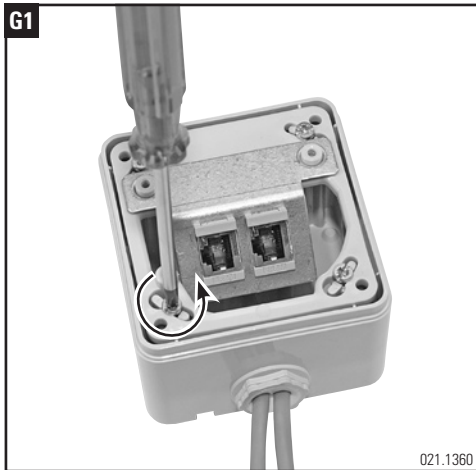

Installationsanleitung Dose IP44 AP 93x93, 2x1P
Installation guide Outlet IP44 WM 93x93, 2x1P
Instructions de montage Boîtier IP44 BA 93x93, 2x1P

Headquarters

Switzerland

Reichle & De-Massari AG

Binzstrasse 31