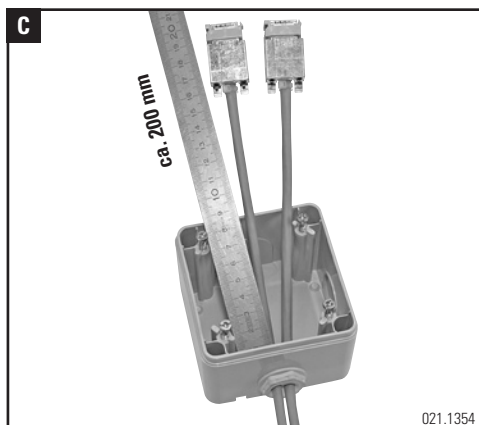

Installationsanleitung Dose IP44 AP 93x93, 2x1P
Installation guide Outlet IP44 WM 93x93, 2x1P
Instructions de montage Boîtier IP44 BA 93x93, 2x1P

Headquarters

Switzerland

Reichle & De-Massari AG

Binzstrasse 31