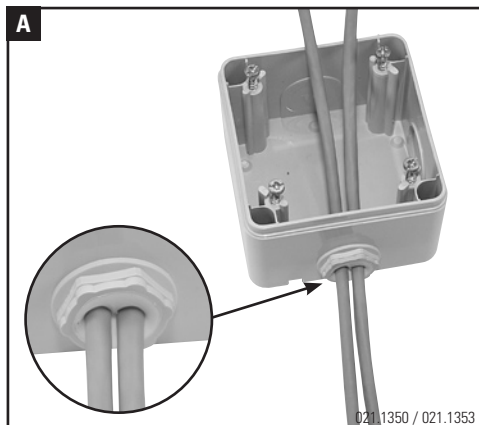

Installationsanleitung Dose IP44 AP 93x93, 2x1P
Installation guide Outlet IP44 WM 93x93, 2x1P
Instructions de montage Boîtier IP44 BA 93x93, 2x1P

Headquarters

Switzerland

Reichle & De-Massari AG

Binzstrasse 31