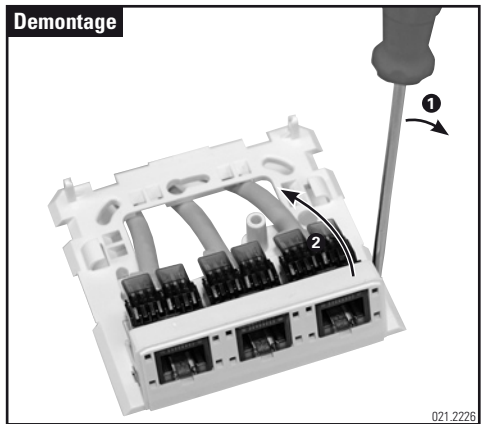

Installationsanleitung Dose Global AP 88 x 88 mm, 3 x 1 Port
Installation guide Outlet Global WM 88 x 88 mm, 3 x 1 Port
Instructions de montage Boîtier de racc GL 88 x 88 mm, 3 x 1 Port

Headquarters

Switzerland