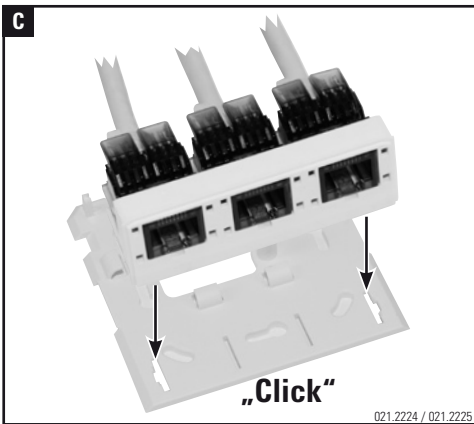

Installationsanleitung Dose Global AP 88 x 88 mm, 3 x 1 Port
Installation guide Outlet Global WM 88 x 88 mm, 3 x 1 Port
Instructions de montage Boîtier de racc GL 88 x 88 mm, 3 x 1 Port

Headquarters

Switzerland