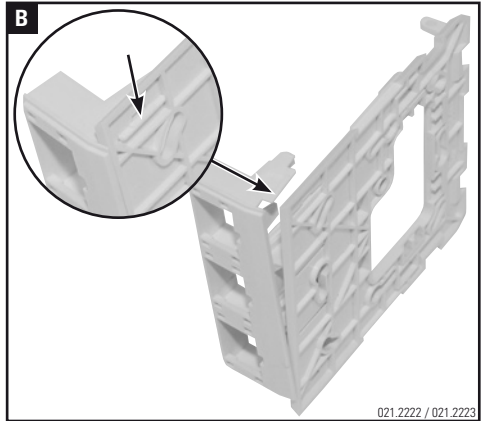

Installationsanleitung Dose Global AP 88 x 88 mm, 3 x 1 Port
Installation guide Outlet Global WM 88 x 88 mm, 3 x 1 Port
Instructions de montage Boîtier de racc GL 88 x 88 mm, 3 x 1 Port

Headquarters

Switzerland