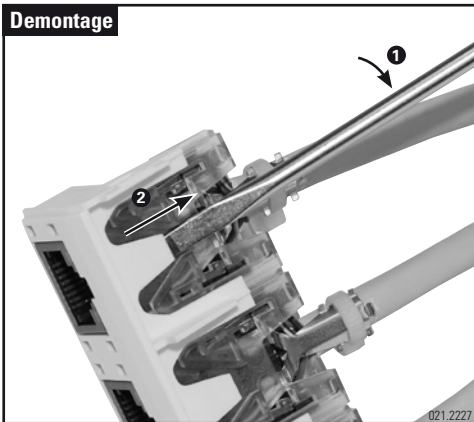

Installationsanleitung Dose Global AP 88 x 88 mm, 3 x 1 Port
Installation guide Outlet Global WM 88 x 88 mm, 3 x 1 Port
Instructions de montage Boîtier de racc GL 88 x 88 mm, 3 x 1 Port

Headquarters

Switzerland