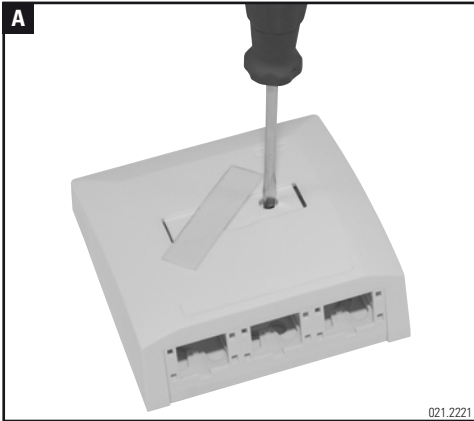

Installationsanleitung Dose Global AP 88 x 88 mm, 3 x 1 Port
Installation guide Outlet Global WM 88 x 88 mm, 3 x 1 Port
Instructions de montage Boîtier de racc GL 88 x 88 mm, 3 x 1 Port

Headquarters

Switzerland