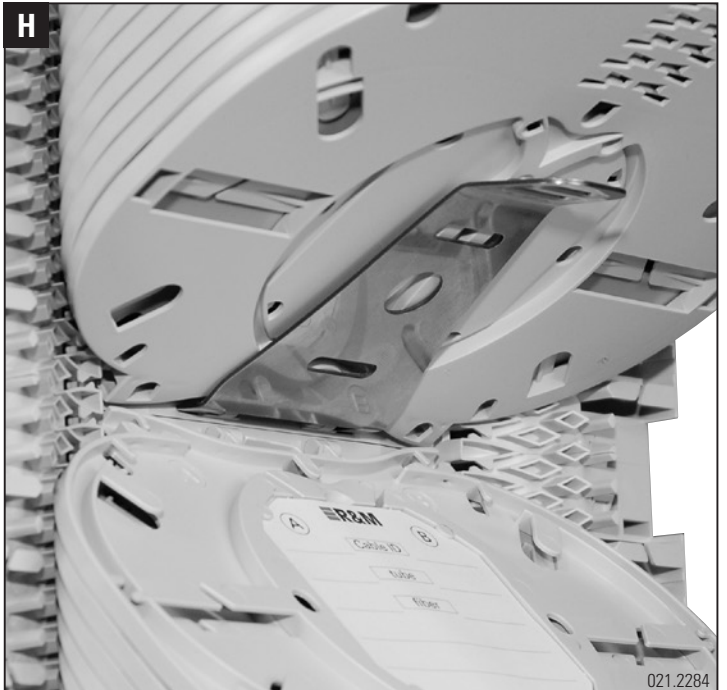

F1

021.2434 / 021.2435

F2

021.2426.2

G

max. 12 Tubes

021.2457

H

021.2284

J

021.2461 / 021.2462

Headquarters

Switzerland

Reichle & De-Massari AG

Binzstrasse 32

CHE-8620 Wetzikon

Telephone HQ +41 (0)44 933 81 11

Telefax HQ +41 (0)44 930 49 41

E-Mail hq@rdm.com

www.rdm.com