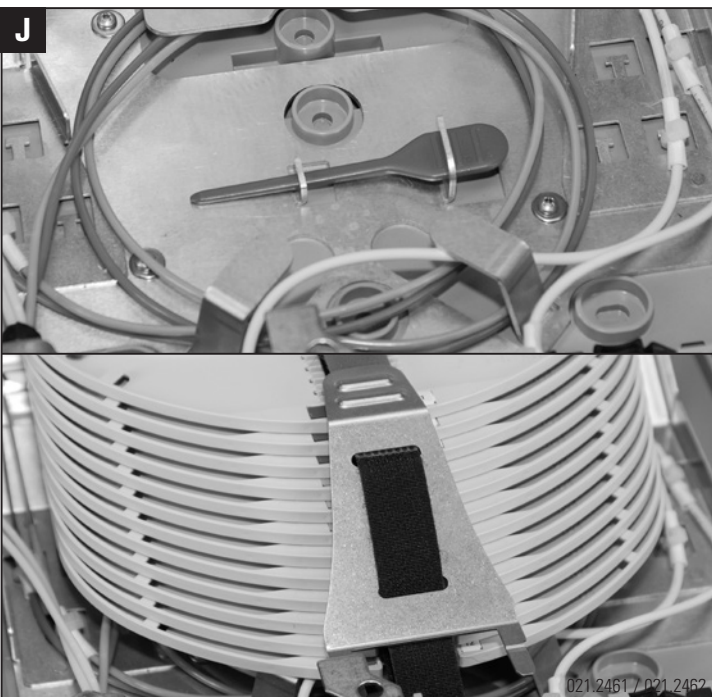

021.2461 / 021.2462

Headquarters

Switzerland

Reichle & De-Massari AG

Binzstrasse 32

CHE-8620 Wetzikon

Telephone HQ +41 (0)44 933 81 11

Telefax HQ +41 (0)44 930 49 41

E-Mail hq@rdm.com

www.rdm.com