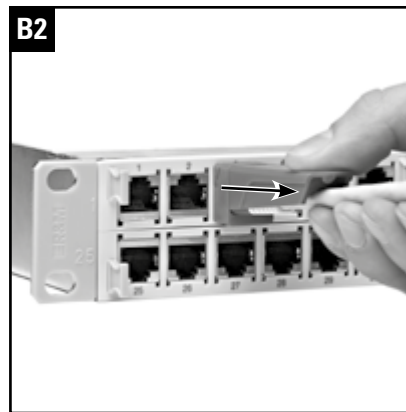

Installation guide HDS Plug Guard

Installationsanleitung HDS Plug Guard
Instructions de montage HDS Plug Guard

Headquarters

Switzerland

Reichle & De-Massari AG
Binzstrasse 32
CHE-8620 Wetzikon
Telephone HQ +41 44 933 81 11
Telefax HQ +41 44 930 49 41
E-Mail hq@rdm.com