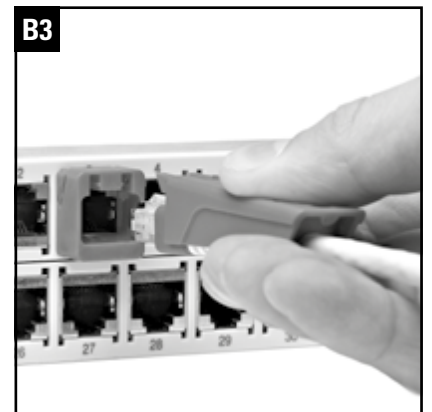

Installation guide HDS Plug Guard

Installationsanleitung HDS Plug Guard
Instructions de montage HDS Plug Guard

Headquarters

Switzerland

Reichle & De-Massari AG
Binzstrasse 32
CHE-8620 Wetzikon
Telephone HQ +41 44 933 81 11
Telefax HQ +41 44 930 49 41
E-Mail hq@rdm.com