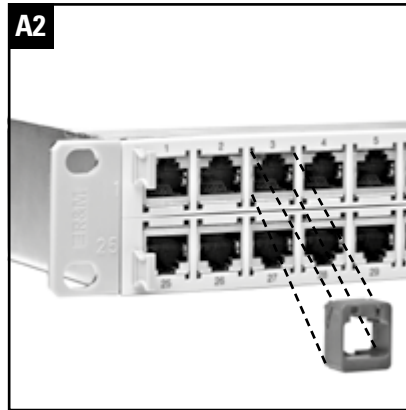

Installation guide HDS Plug Guard

Installationsanleitung HDS Plug Guard
Instructions de montage HDS Plug Guard

Headquarters

Switzerland

Reichle & De-Massari AG
Binzstrasse 32
CHE-8620 Wetzikon
Telephone HQ +41 44 933 81 11
Telefax HQ +41 44 930 49 41
E-Mail hq@rdm.com