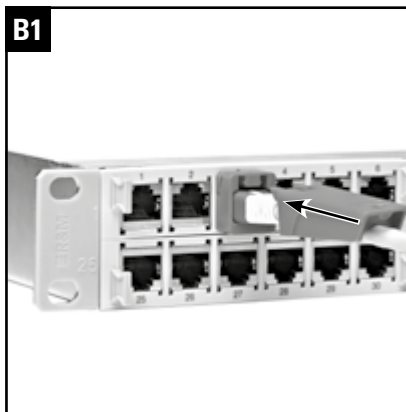

Installation guide HDS Plug Guard

Installationsanleitung HDS Plug Guard
Instructions de montage HDS Plug Guard

Headquarters

Switzerland

Reichle & De-Massari AG
Binzstrasse 32
CHE-8620 Wetzikon
Telephone HQ +41 44 933 81 11
Telefax HQ +41 44 930 49 41
E-Mail hq@rdm.com