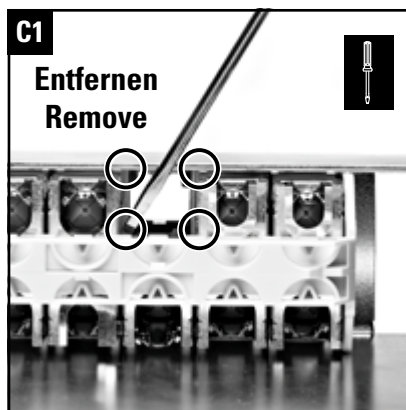

Installation guide HDS Plug Guard

Installationsanleitung HDS Plug Guard
Instructions de montage HDS Plug Guard

Headquarters

Switzerland

Reichle & De-Massari AG
Binzstrasse 32
CHE-8620 Wetzikon
Telephone HQ +41 44 933 81 11
Telefax HQ +41 44 930 49 41
E-Mail hq@rdm.com