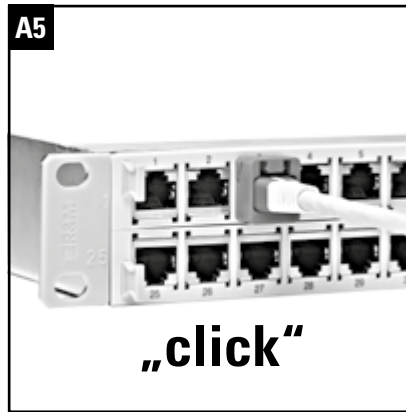

Installation guide HDS Plug Guard

Installationsanleitung HDS Plug Guard
Instructions de montage HDS Plug Guard

Headquarters

Switzerland

Reichle & De-Massari AG
Binzstrasse 32
CHE-8620 Wetzikon
Telephone HQ +41 44 933 81 11
Telefax HQ +41 44 930 49 41
E-Mail hq@rdm.com