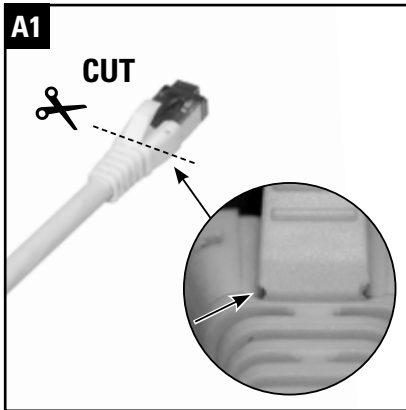

Installation guide HDS Plug Guard

Installationsanleitung HDS Plug Guard
Instructions de montage HDS Plug Guard

Headquarters

Switzerland

Reichle & De-Massari AG
Binzstrasse 32
CHE-8620 Wetzikon
Telephone HQ +41 44 933 81 11
Telefax HQ +41 44 930 49 41
E-Mail hq@rdm.com