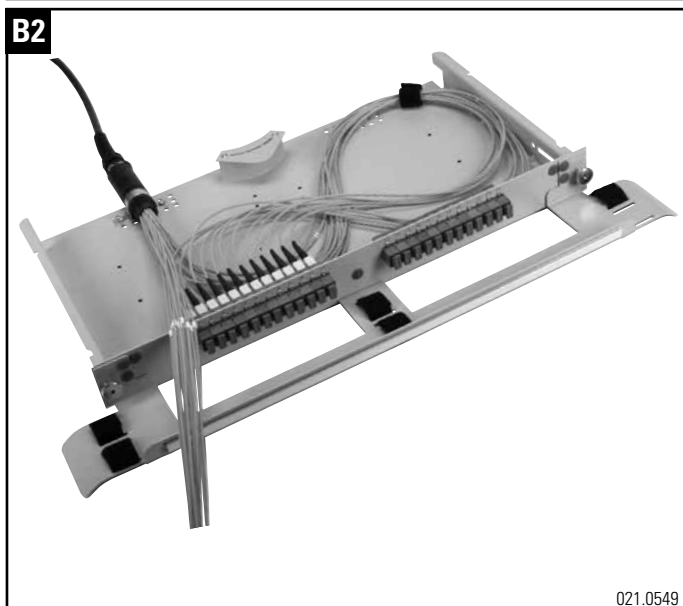

Installationsanleitung Varioline
Installation guide Varioline
Instructions de montage Varioline

Headquarters

Switzerland

Reichle & De-Massari AG
Binzstrasse 32
CHE-8620 Wetzikon

Telephone HQ +41 (0)44 933 81 11