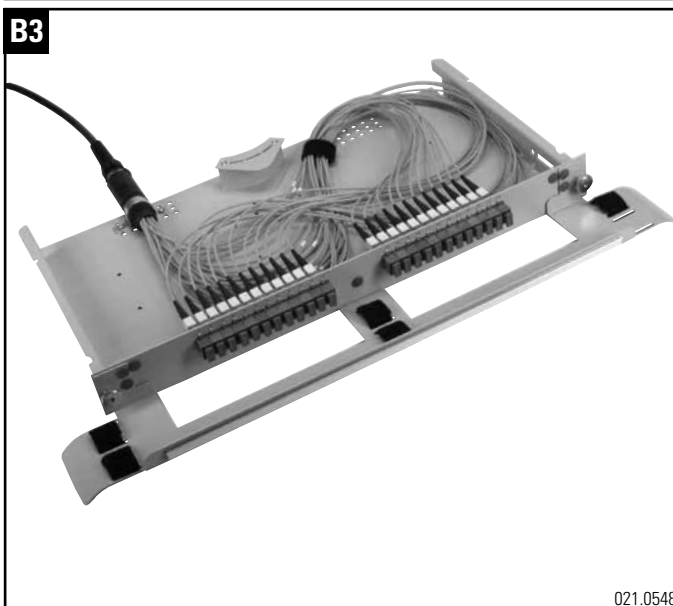

Installationsanleitung Varioline
Installation guide Varioline
Instructions de montage Varioline

Headquarters

Switzerland

Reichle & De-Massari AG
Binzstrasse 32
CHE-8620 Wetzikon

Telephone HQ +41 (0)44 933 81 11