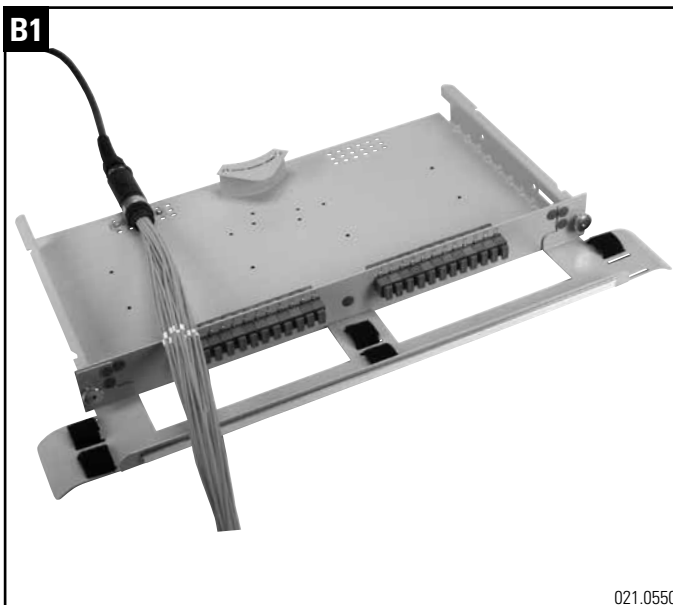

Installationsanleitung Varioline
Installation guide Varioline
Instructions de montage Varioline

Headquarters

Switzerland

Reichle & De-Massari AG
Binzstrasse 32
CHE-8620 Wetzikon

Telephone HQ +41 (0)44 933 81 11