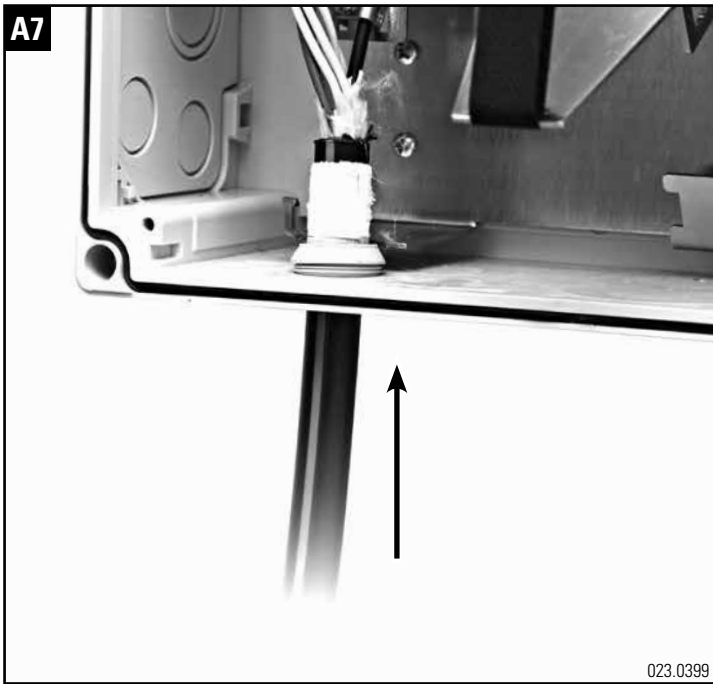

Installationsanleitung BEP-24/36/48-ECOline
Installation guide BEP-24/36/48-ECOline
Instructions de montage BEP-24/36/48-ECOline

Headquarters

Switzerland

Reichle & De-Massari AG

Binzstrasse 32

CHE-8620 Wetzikon