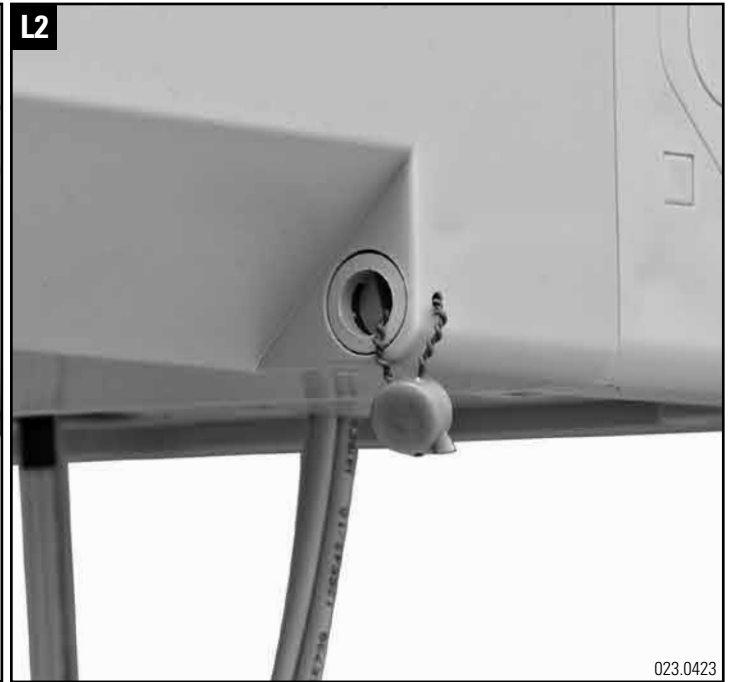

Installationsanleitung BEP-24/36/48-ECOline
Installation guide BEP-24/36/48-ECOline
Instructions de montage BEP-24/36/48-ECOline

Headquarters

Switzerland

Reichle & De-Massari AG

Binzstrasse 32

CHE-8620 Wetzikon