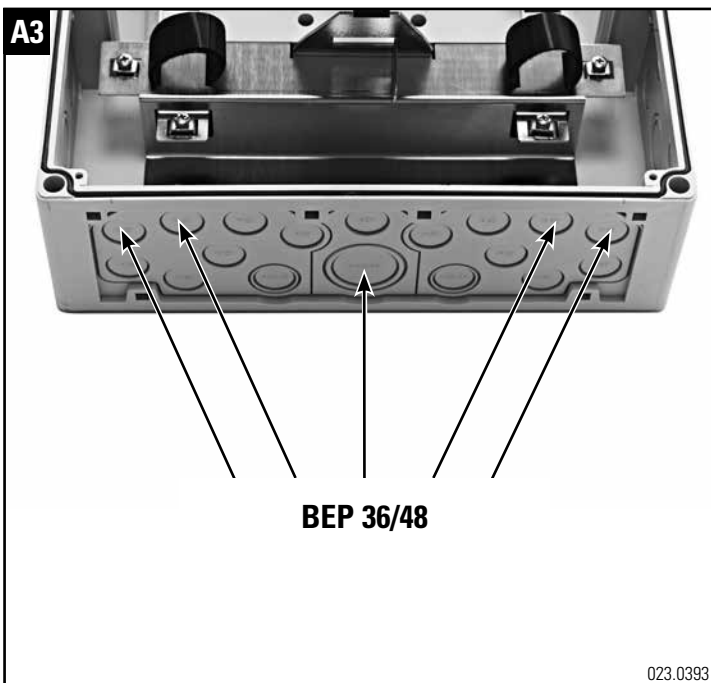

Installationsanleitung BEP-24/36/48-ECOline
Installation guide BEP-24/36/48-ECOline
Instructions de montage BEP-24/36/48-ECOline

Headquarters

Switzerland

Reichle & De-Massari AG

Binzstrasse 32

CHE-8620 Wetzikon