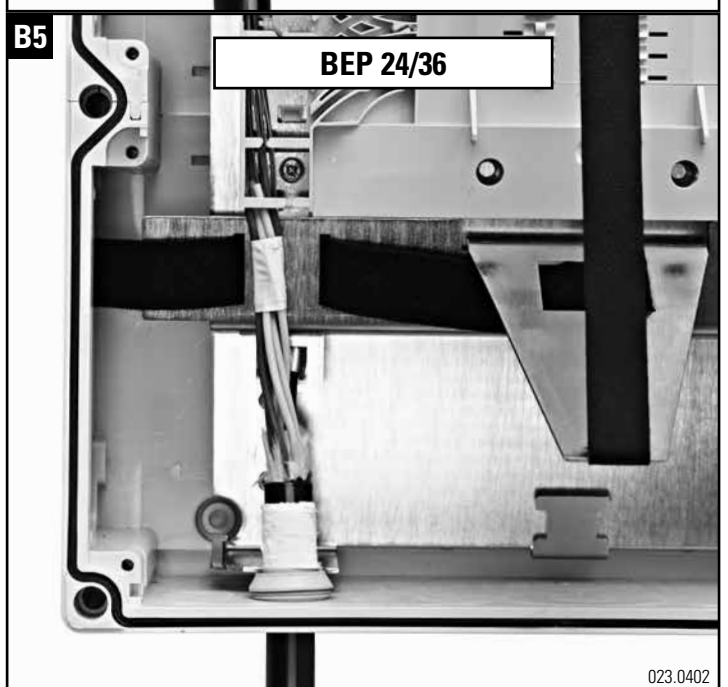

Installationsanleitung BEP-24/36/48-ECOline
Installation guide BEP-24/36/48-ECOline
Instructions de montage BEP-24/36/48-ECOline

Headquarters

Switzerland

Reichle & De-Massari AG

Binzstrasse 32

CHE-8620 Wetzikon