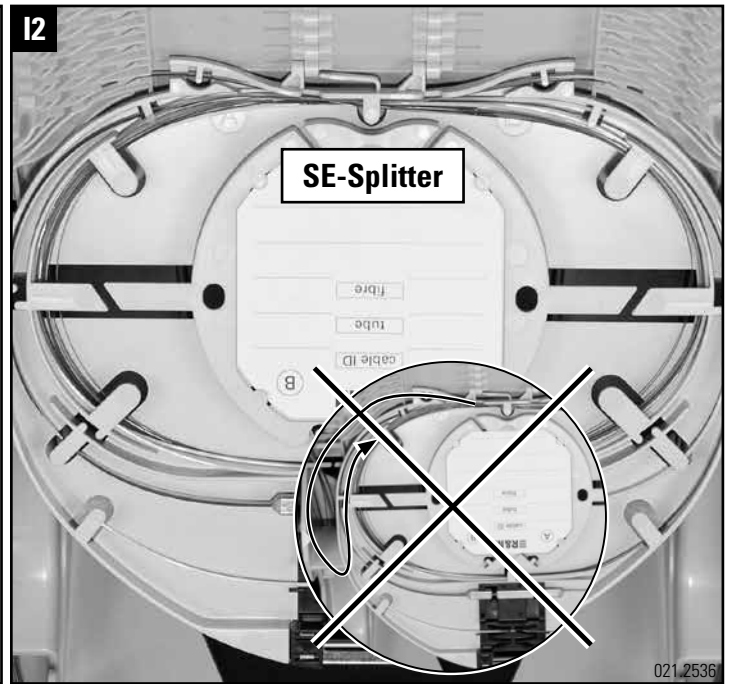

Installationsanleitung BEP-24/36/48-ECOline
Installation guide BEP-24/36/48-ECOline
Instructions de montage BEP-24/36/48-ECOline

Headquarters

Switzerland

Reichle & De-Massari AG

Binzstrasse 32

CHE-8620 Wetzikon