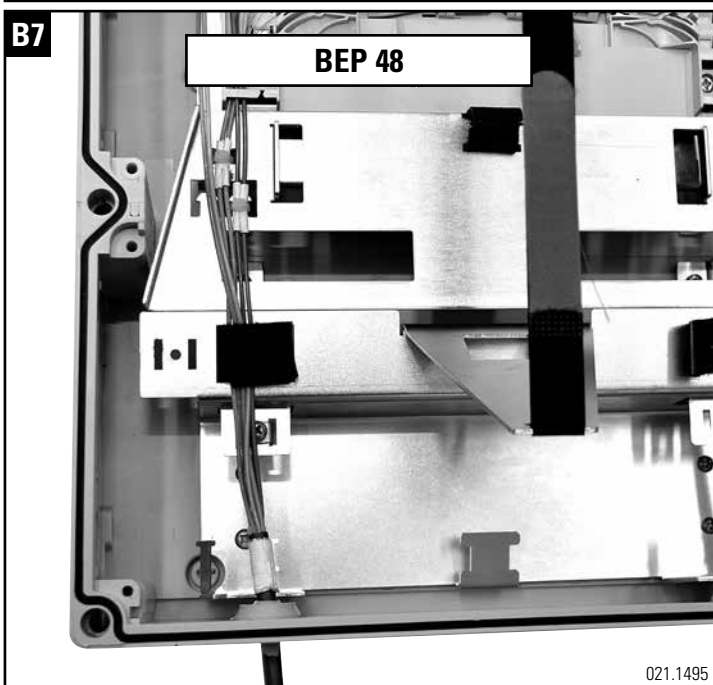

Installationsanleitung BEP-24/36/48-ECOline
Installation guide BEP-24/36/48-ECOline
Instructions de montage BEP-24/36/48-ECOline

Headquarters

Switzerland

Reichle & De-Massari AG

Binzstrasse 32

CHE-8620 Wetzikon