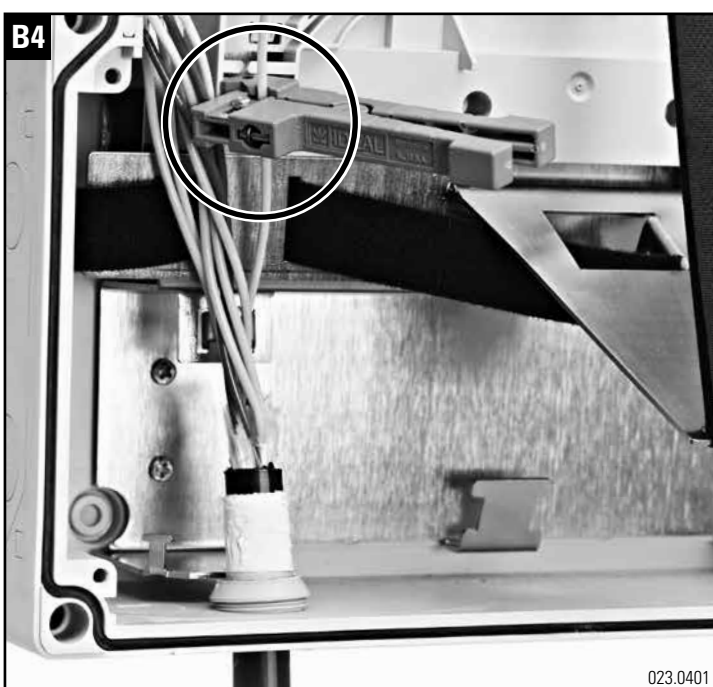

Installationsanleitung BEP-24/36/48-ECOline
Installation guide BEP-24/36/48-ECOline
Instructions de montage BEP-24/36/48-ECOline

Headquarters

Switzerland

Reichle & De-Massari AG

Binzstrasse 32

CHE-8620 Wetzikon