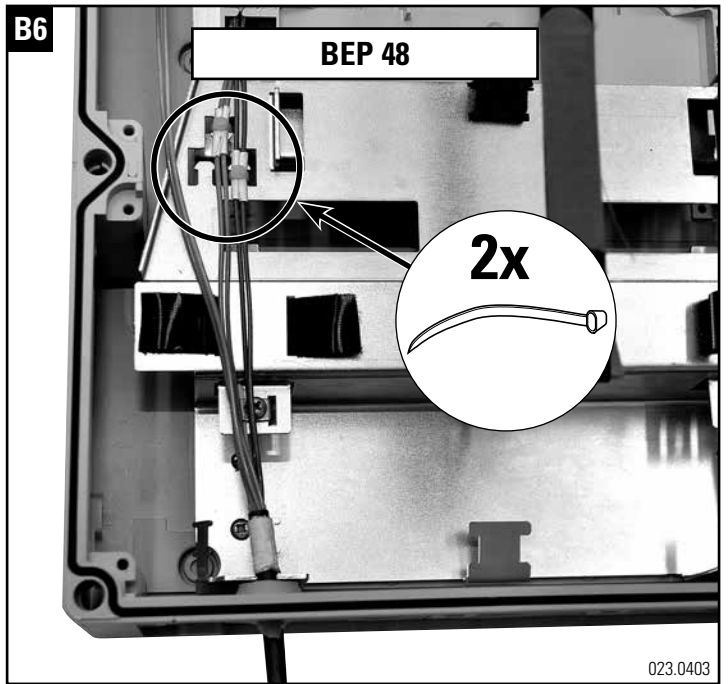

Installationsanleitung BEP-24/36/48-ECOline
Installation guide BEP-24/36/48-ECOline
Instructions de montage BEP-24/36/48-ECOline

Headquarters

Switzerland

Reichle & De-Massari AG

Binzstrasse 32

CHE-8620 Wetzikon