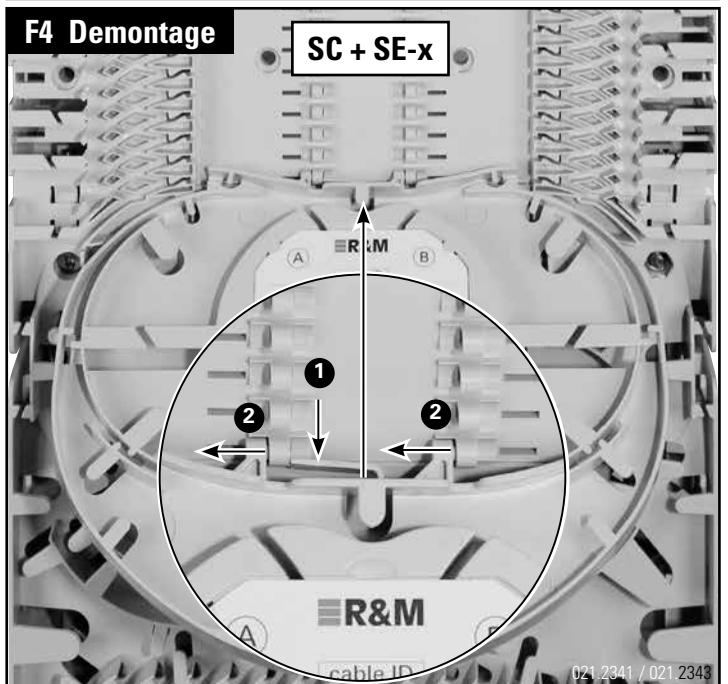

Installationsanleitung BEP-24/36/48-ECOline
Installation guide BEP-24/36/48-ECOline
Instructions de montage BEP-24/36/48-ECOline

Headquarters

Switzerland

Reichle & De-Massari AG

Binzstrasse 32

CHE-8620 Wetzikon