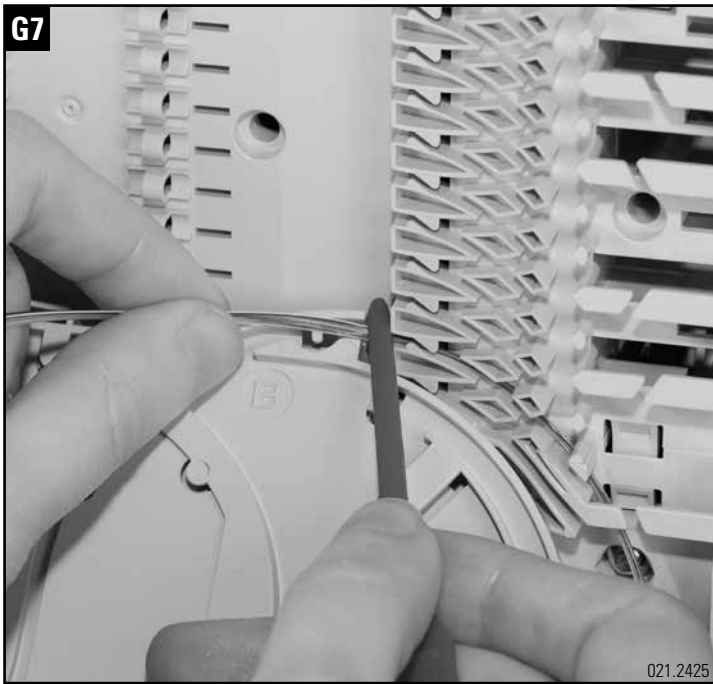

Installationsanleitung BEP-24/36/48-ECOline
Installation guide BEP-24/36/48-ECOline
Instructions de montage BEP-24/36/48-ECOline

Headquarters

Switzerland

Reichle & De-Massari AG

Binzstrasse 32

CHE-8620 Wetzikon