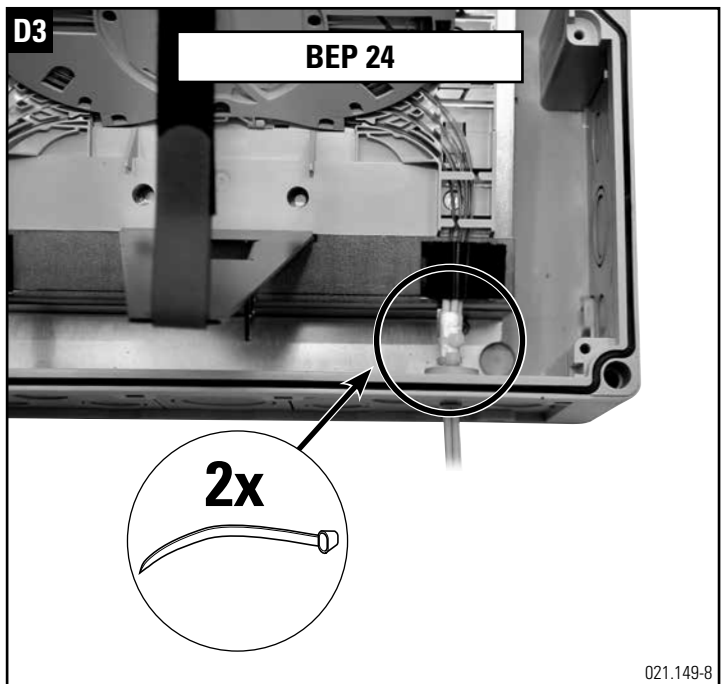

Installationsanleitung BEP-24/36/48-ECOline
Installation guide BEP-24/36/48-ECOline
Instructions de montage BEP-24/36/48-ECOline

Headquarters

Switzerland

Reichle & De-Massari AG

Binzstrasse 32

CHE-8620 Wetzikon