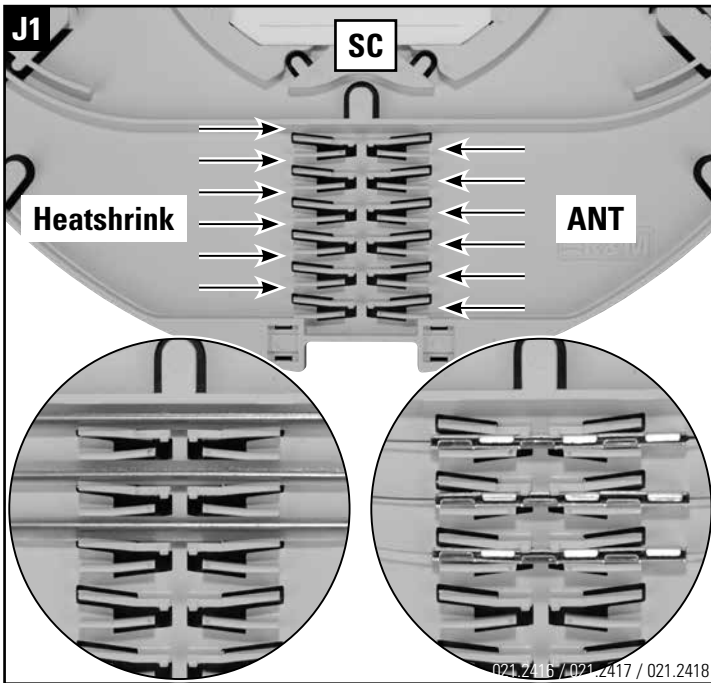

Installationsanleitung BEP-24/36/48-ECOline
Installation guide BEP-24/36/48-ECOline
Instructions de montage BEP-24/36/48-ECOline

Headquarters

Switzerland

Reichle & De-Massari AG

Binzstrasse 32

CHE-8620 Wetzikon