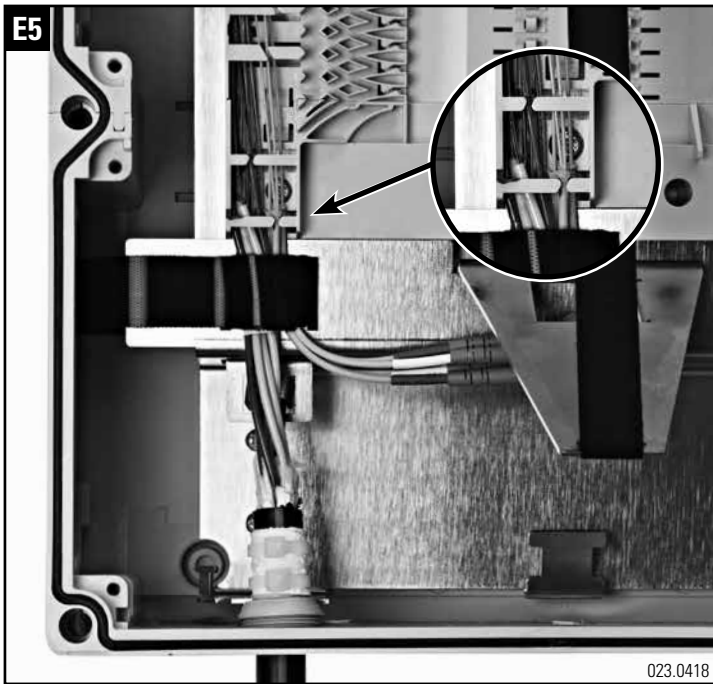

Installationsanleitung BEP-24/36/48-ECOline
Installation guide BEP-24/36/48-ECOline
Instructions de montage BEP-24/36/48-ECOline

Headquarters

Switzerland

Reichle & De-Massari AG

Binzstrasse 32

CHE-8620 Wetzikon