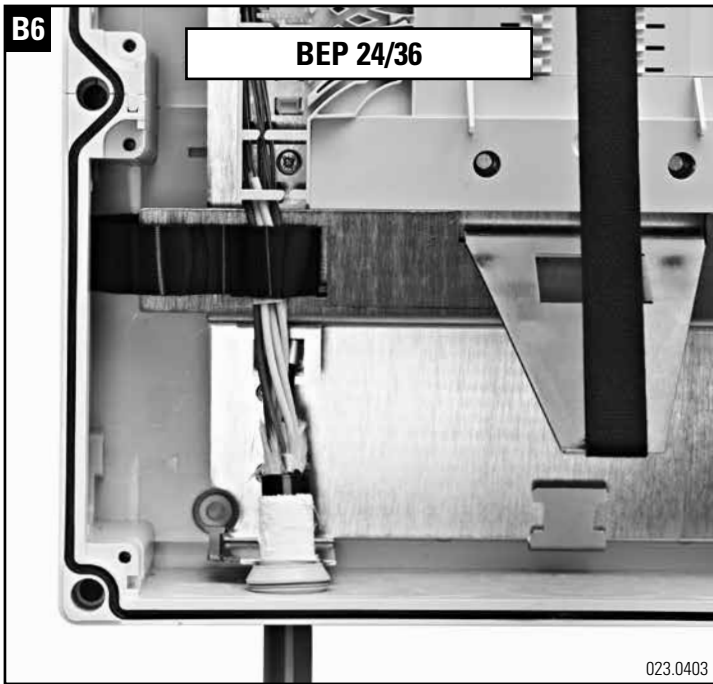

Installationsanleitung BEP-24/36/48-ECOline
Installation guide BEP-24/36/48-ECOline
Instructions de montage BEP-24/36/48-ECOline

Headquarters

Switzerland

Reichle & De-Massari AG

Binzstrasse 32

CHE-8620 Wetzikon