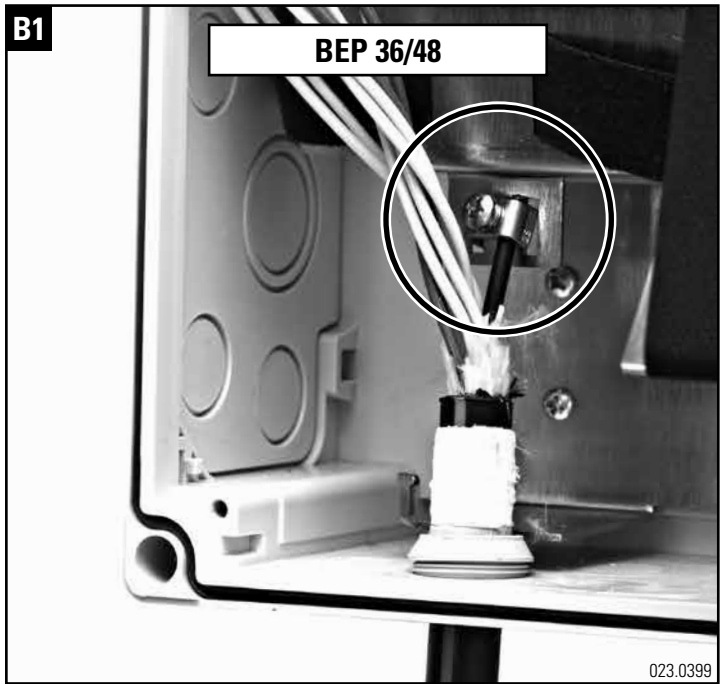

Installationsanleitung BEP-24/36/48-ECOline
Installation guide BEP-24/36/48-ECOline
Instructions de montage BEP-24/36/48-ECOline

Headquarters

Switzerland

Reichle & De-Massari AG

Binzstrasse 32

CHE-8620 Wetzikon