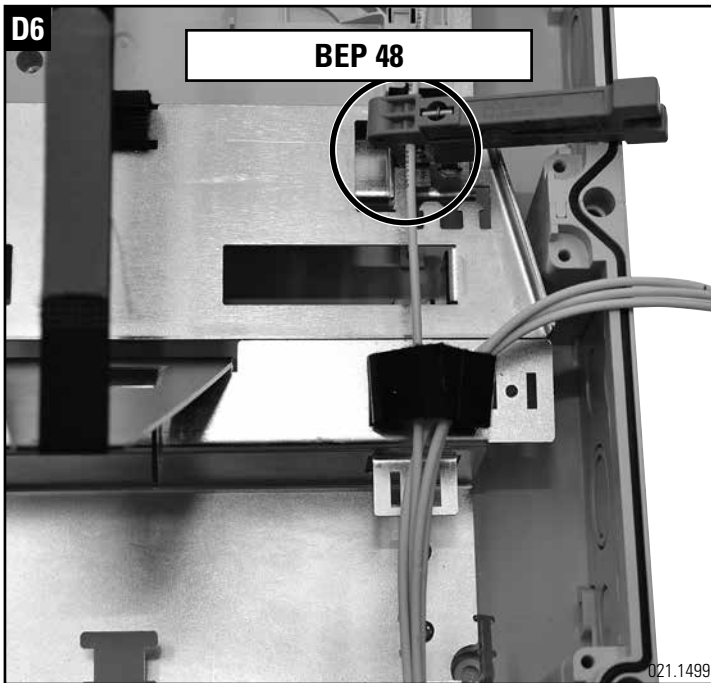

Installationsanleitung BEP-24/36/48-ECOline
Installation guide BEP-24/36/48-ECOline
Instructions de montage BEP-24/36/48-ECOline

Headquarters

Switzerland

Reichle & De-Massari AG

Binzstrasse 32

CHE-8620 Wetzikon