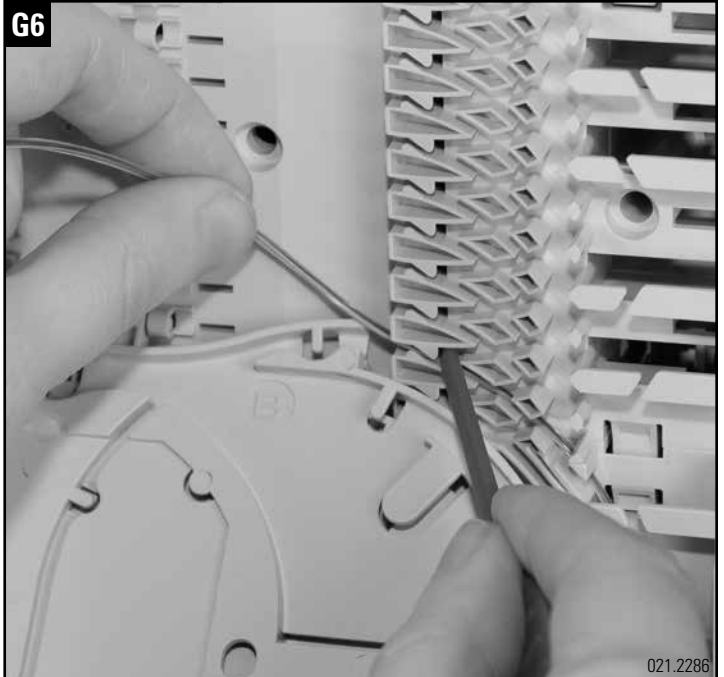

Installationsanleitung BEP-24/36/48-ECOline
Installation guide BEP-24/36/48-ECOline
Instructions de montage BEP-24/36/48-ECOline

Headquarters

Switzerland

Reichle & De-Massari AG

Binzstrasse 32

CHE-8620 Wetzikon