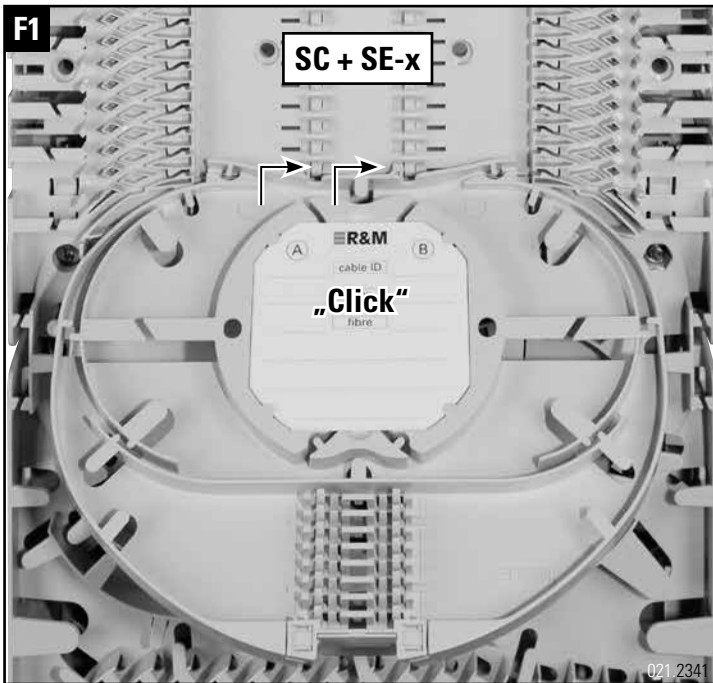

Installationsanleitung BEP-24/36/48-ECOline
Installation guide BEP-24/36/48-ECOline
Instructions de montage BEP-24/36/48-ECOline

Headquarters

Switzerland

Reichle & De-Massari AG

Binzstrasse 32

CHE-8620 Wetzikon