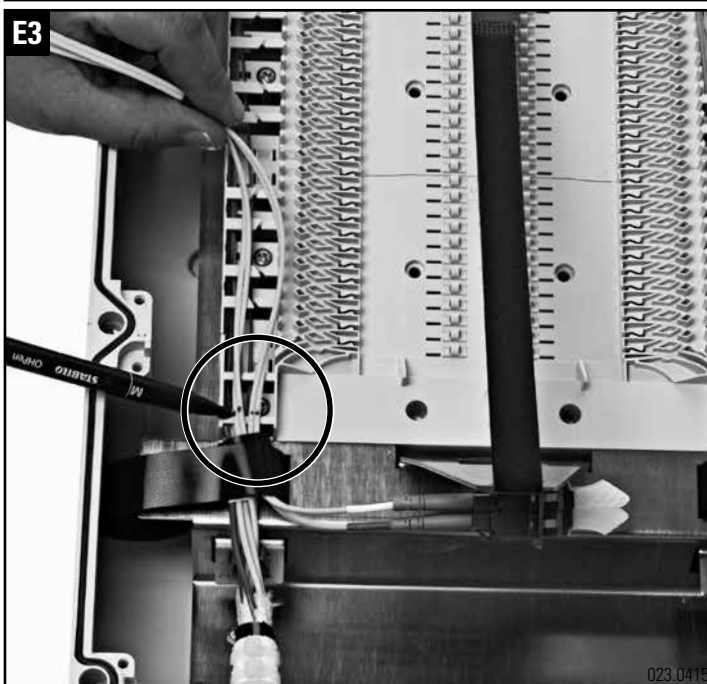

Installationsanleitung BEP-24/36/48-ECOline
Installation guide BEP-24/36/48-ECOline
Instructions de montage BEP-24/36/48-ECOline

Headquarters

Switzerland

Reichle & De-Massari AG

Binzstrasse 32

CHE-8620 Wetzikon