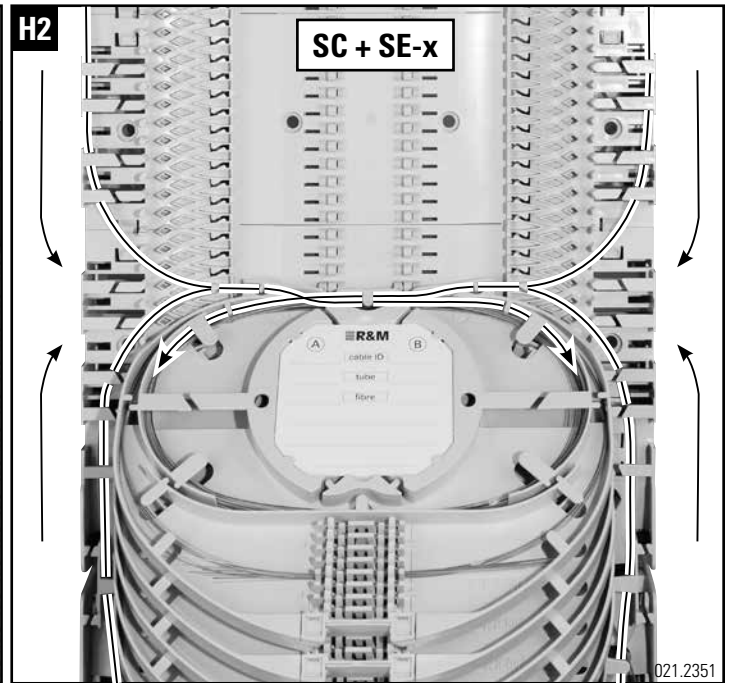

Installationsanleitung BEP-24/36/48-ECOline
Installation guide BEP-24/36/48-ECOline
Instructions de montage BEP-24/36/48-ECOline

Headquarters

Switzerland

Reichle & De-Massari AG

Binzstrasse 32

CHE-8620 Wetzikon