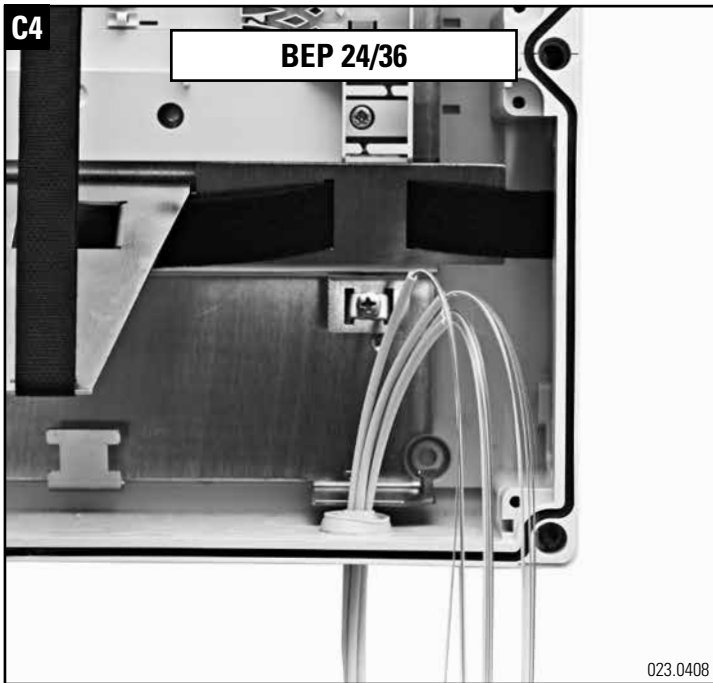

Installationsanleitung BEP-24/36/48-ECOline
Installation guide BEP-24/36/48-ECOline
Instructions de montage BEP-24/36/48-ECOline

Headquarters

Switzerland

Reichle & De-Massari AG

Binzstrasse 32

CHE-8620 Wetzikon