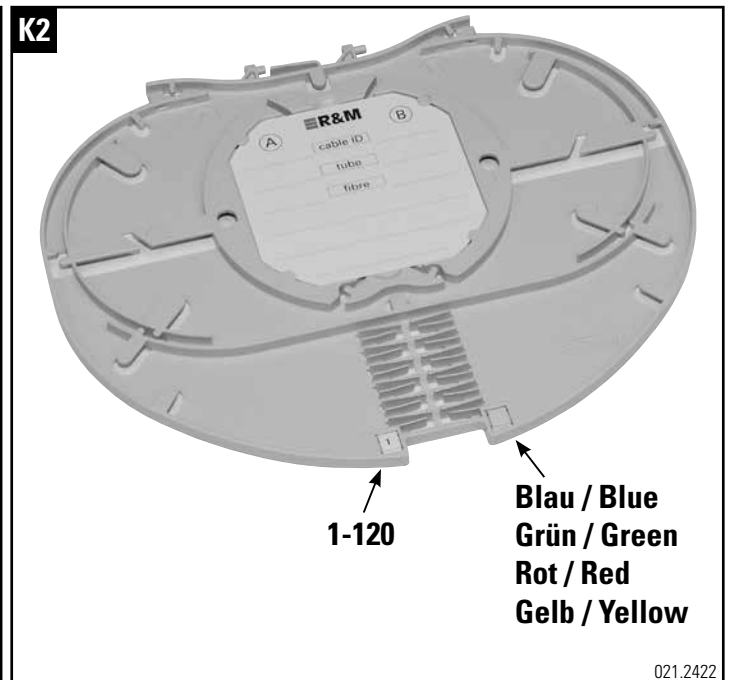

Installationsanleitung BEP-24/36/48-ECOline
Installation guide BEP-24/36/48-ECOline
Instructions de montage BEP-24/36/48-ECOline

Headquarters

Switzerland

Reichle & De-Massari AG

Binzstrasse 32

CHE-8620 Wetzikon