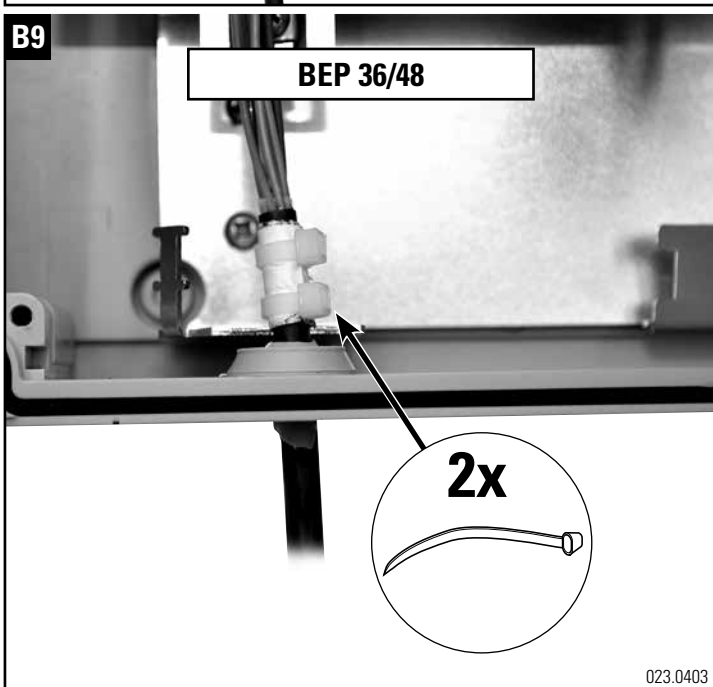

Installationsanleitung BEP-24/36/48-ECOline
Installation guide BEP-24/36/48-ECOline
Instructions de montage BEP-24/36/48-ECOline

Headquarters

Switzerland

Reichle & De-Massari AG

Binzstrasse 32

CHE-8620 Wetzikon