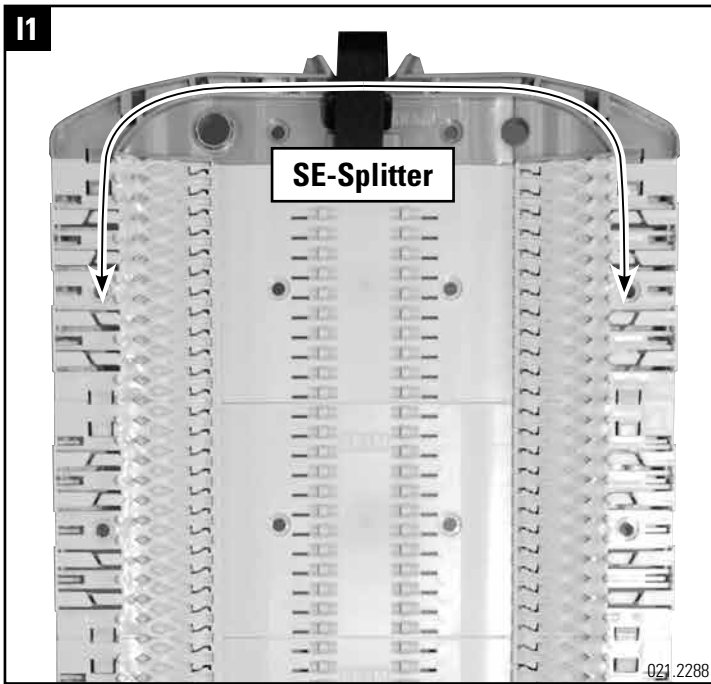

Installationsanleitung BEP-24/36/48-ECOline
Installation guide BEP-24/36/48-ECOline
Instructions de montage BEP-24/36/48-ECOline

Headquarters

Switzerland

Reichle & De-Massari AG

Binzstrasse 32

CHE-8620 Wetzikon