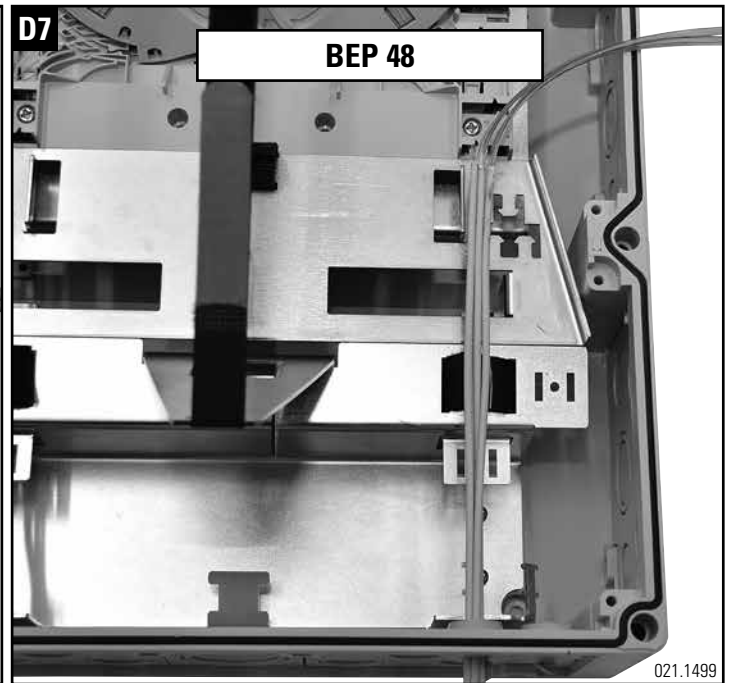

Installationsanleitung BEP-24/36/48-ECOline
Installation guide BEP-24/36/48-ECOline
Instructions de montage BEP-24/36/48-ECOline

Headquarters

Switzerland

Reichle & De-Massari AG

Binzstrasse 32

CHE-8620 Wetzikon