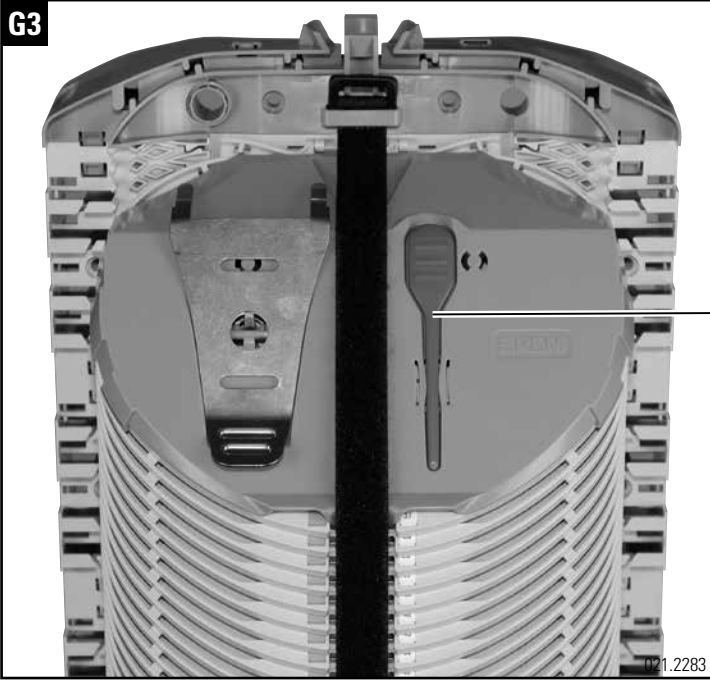

Installationsanleitung BEP-24/36/48-ECOline
Installation guide BEP-24/36/48-ECOline
Instructions de montage BEP-24/36/48-ECOline

Headquarters

Switzerland

Reichle & De-Massari AG

Binzstrasse 32

CHE-8620 Wetzikon