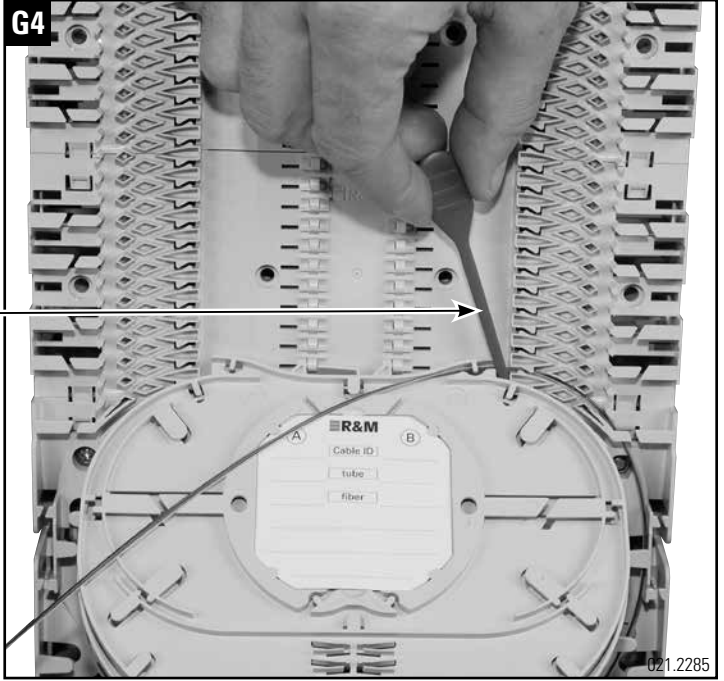

Installationsanleitung BEP-24/36/48-ECOline
Installation guide BEP-24/36/48-ECOline
Instructions de montage BEP-24/36/48-ECOline

Headquarters

Switzerland

Reichle & De-Massari AG

Binzstrasse 32

CHE-8620 Wetzikon