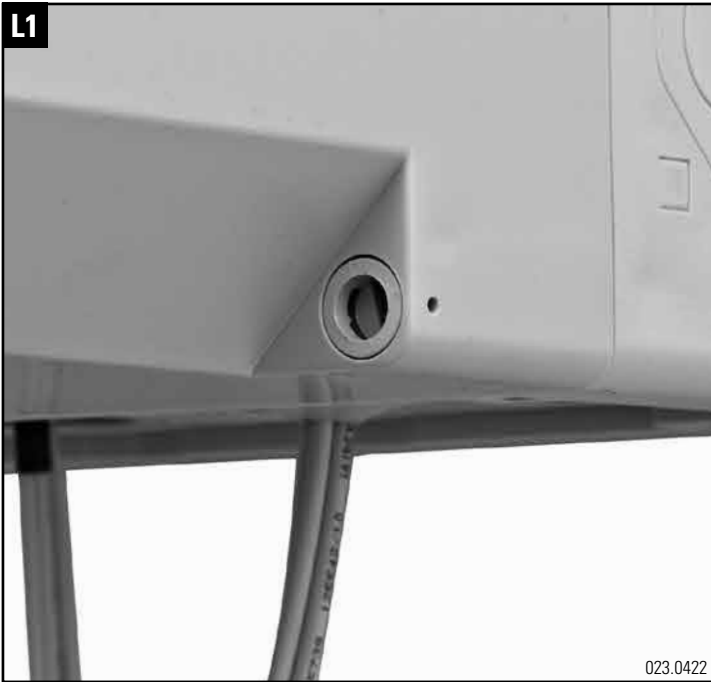

Installationsanleitung BEP-24/36/48-ECOline
Installation guide BEP-24/36/48-ECOline
Instructions de montage BEP-24/36/48-ECOline

Headquarters

Switzerland

Reichle & De-Massari AG

Binzstrasse 32

CHE-8620 Wetzikon