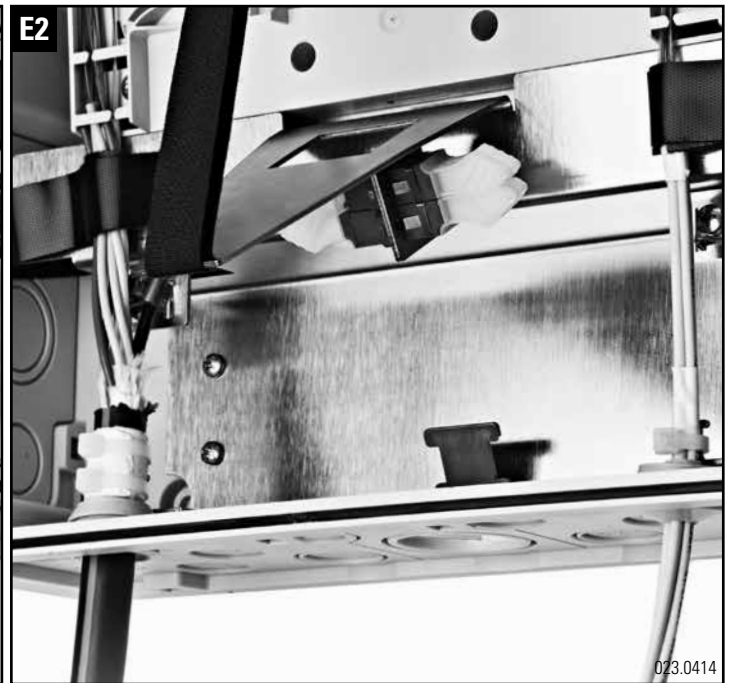

Installationsanleitung BEP-24/36/48-ECOline
Installation guide BEP-24/36/48-ECOline
Instructions de montage BEP-24/36/48-ECOline

Headquarters

Switzerland

Reichle & De-Massari AG

Binzstrasse 32

CHE-8620 Wetzikon