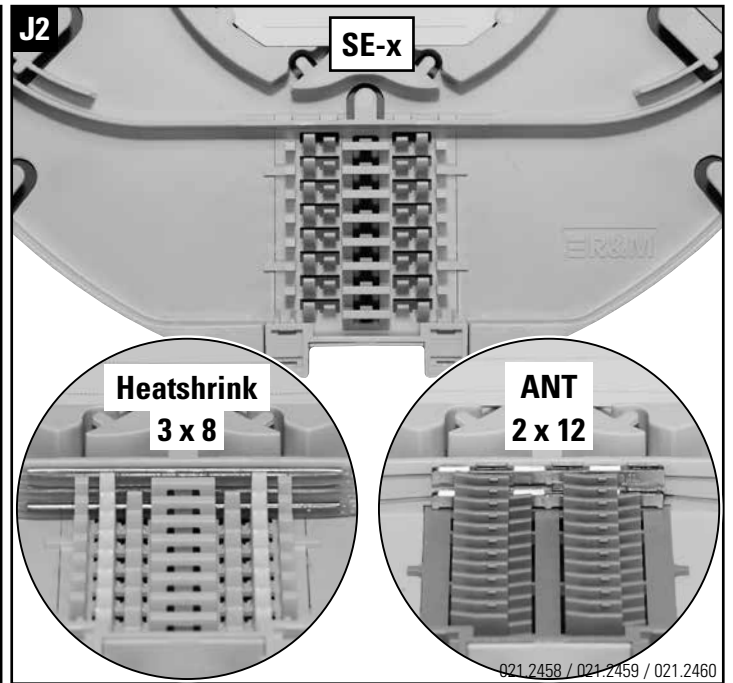

Installationsanleitung BEP-24/36/48-ECOline
Installation guide BEP-24/36/48-ECOline
Instructions de montage BEP-24/36/48-ECOline

Headquarters

Switzerland

Reichle & De-Massari AG

Binzstrasse 32

CHE-8620 Wetzikon