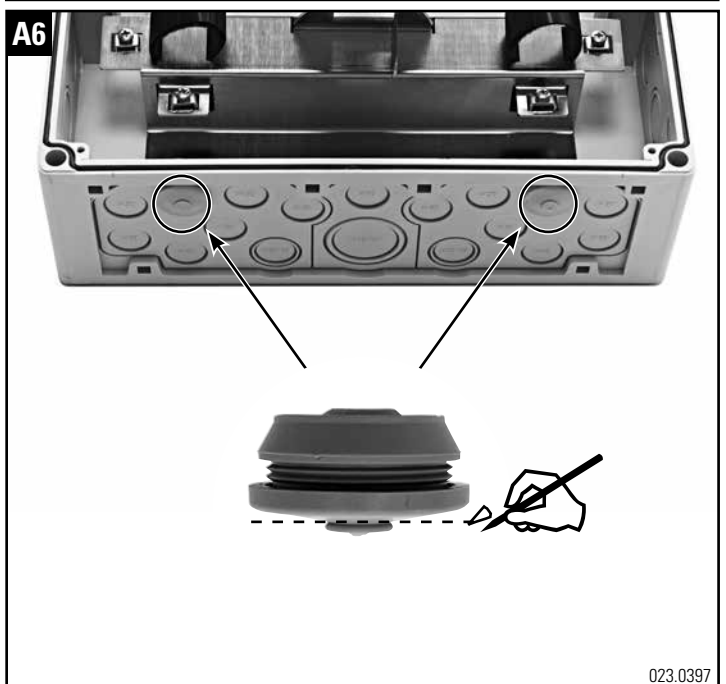

Installationsanleitung BEP-24/36/48-ECOline
Installation guide BEP-24/36/48-ECOline
Instructions de montage BEP-24/36/48-ECOline

Headquarters

Switzerland

Reichle & De-Massari AG

Binzstrasse 32

CHE-8620 Wetzikon