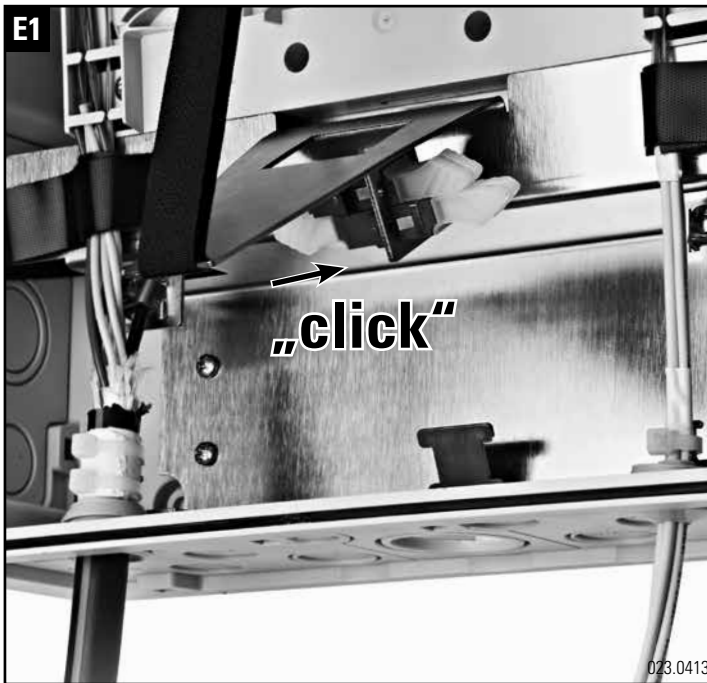

Installationsanleitung BEP-24/36/48-ECOline
Installation guide BEP-24/36/48-ECOline
Instructions de montage BEP-24/36/48-ECOline

Headquarters

Switzerland

Reichle & De-Massari AG

Binzstrasse 32

CHE-8620 Wetzikon