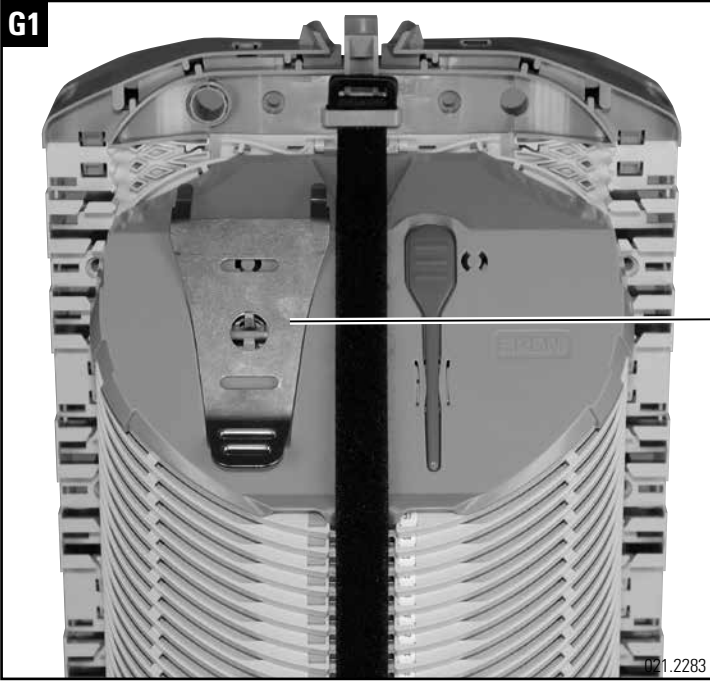

Installationsanleitung BEP-24/36/48-ECOline
Installation guide BEP-24/36/48-ECOline
Instructions de montage BEP-24/36/48-ECOline

Headquarters

Switzerland

Reichle & De-Massari AG

Binzstrasse 32

CHE-8620 Wetzikon