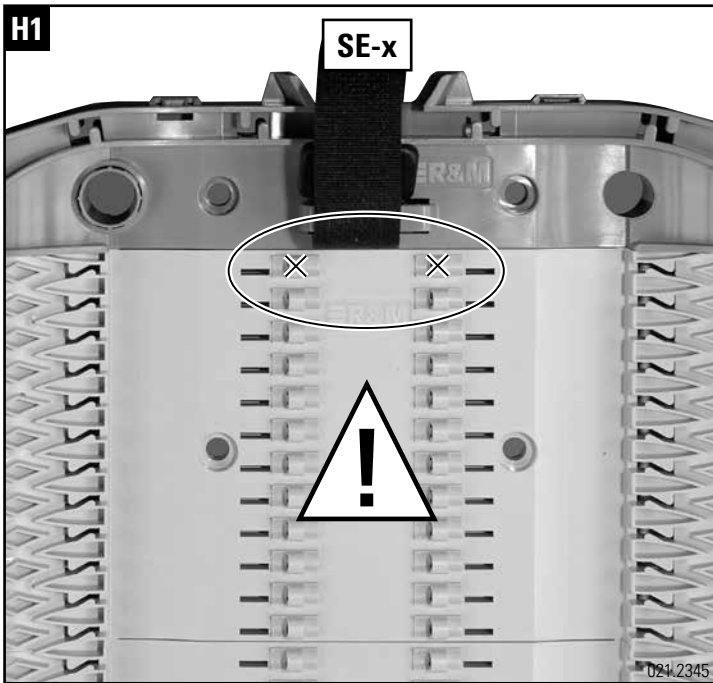

Installationsanleitung BEP-24/36/48-ECOline
Installation guide BEP-24/36/48-ECOline
Instructions de montage BEP-24/36/48-ECOline

Headquarters

Switzerland

Reichle & De-Massari AG

Binzstrasse 32

CHE-8620 Wetzikon