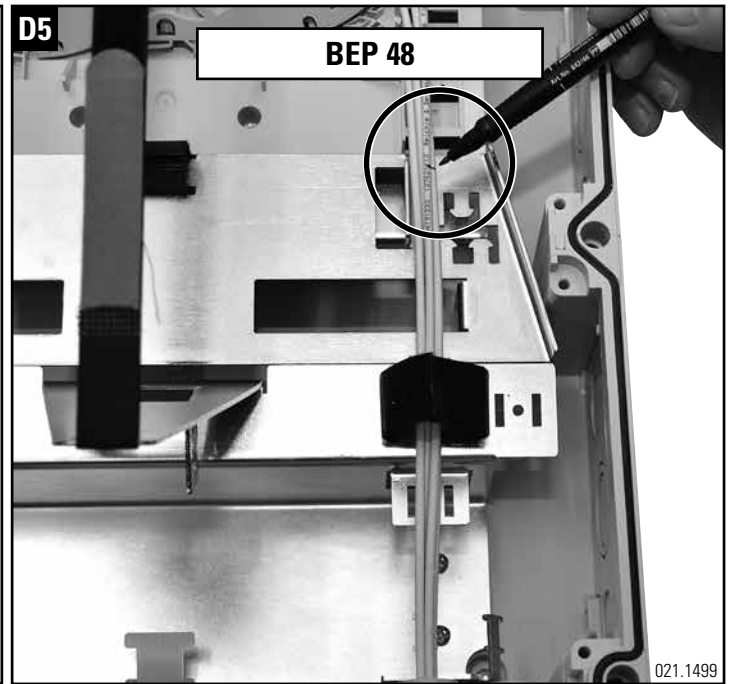

Installationsanleitung BEP-24/36/48-ECOline
Installation guide BEP-24/36/48-ECOline
Instructions de montage BEP-24/36/48-ECOline

Headquarters

Switzerland

Reichle & De-Massari AG

Binzstrasse 32

CHE-8620 Wetzikon