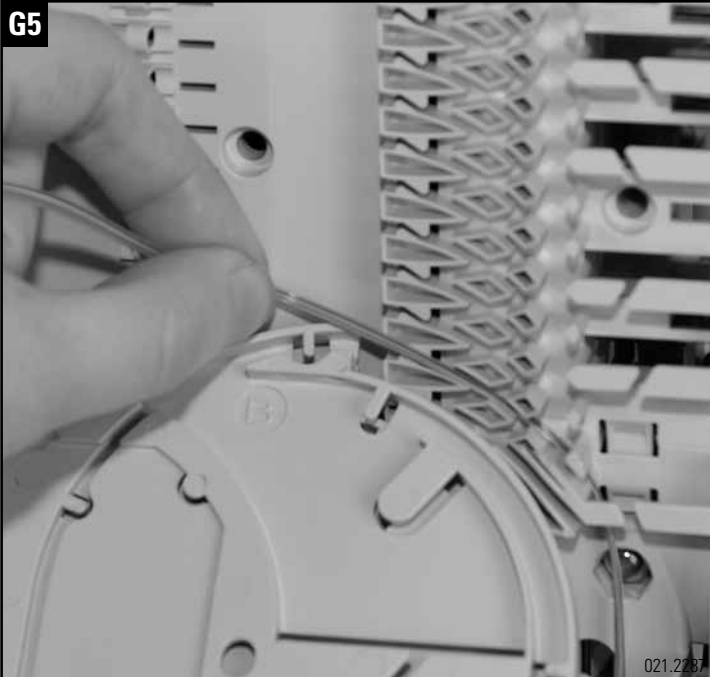

Installationsanleitung BEP-24/36/48-ECOline
Installation guide BEP-24/36/48-ECOline
Instructions de montage BEP-24/36/48-ECOline

Headquarters

Switzerland

Reichle & De-Massari AG

Binzstrasse 32

CHE-8620 Wetzikon