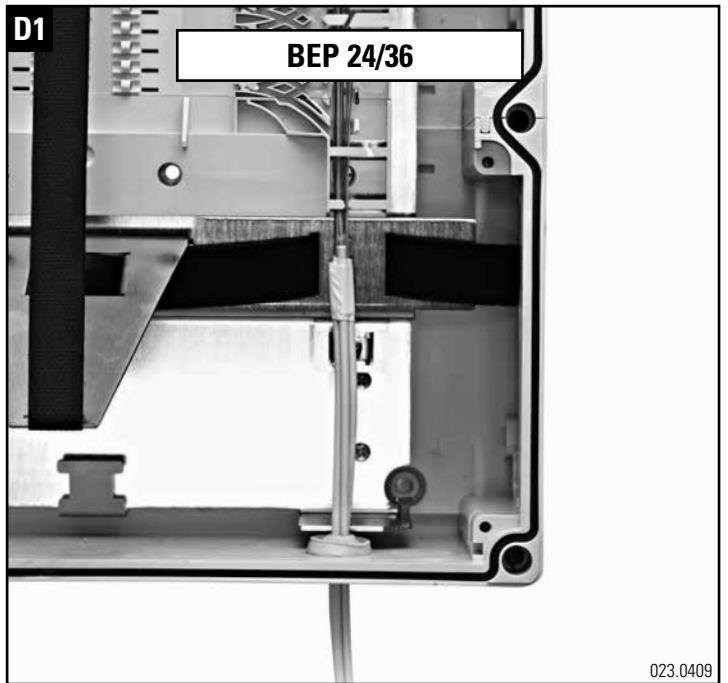

Installationsanleitung BEP-24/36/48-ECOline
Installation guide BEP-24/36/48-ECOline
Instructions de montage BEP-24/36/48-ECOline

Headquarters

Switzerland

Reichle & De-Massari AG

Binzstrasse 32

CHE-8620 Wetzikon