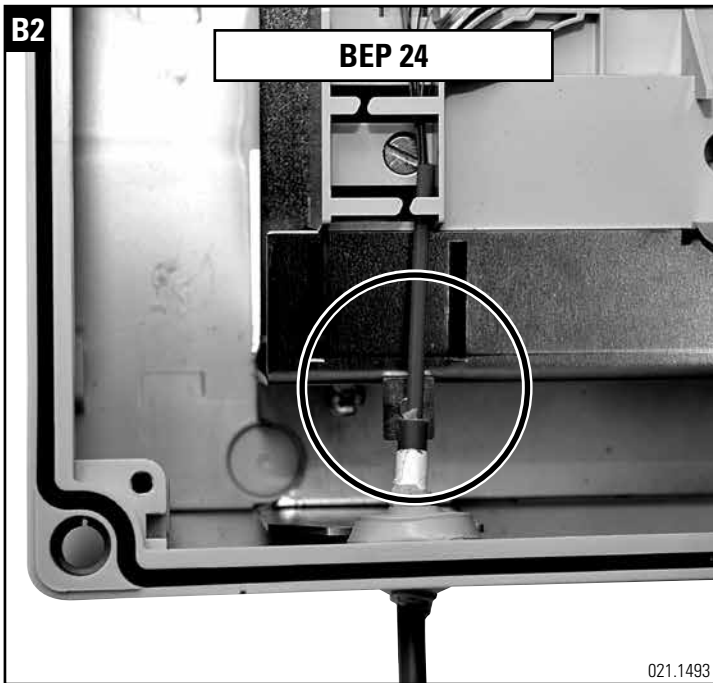

Installationsanleitung BEP-24/36/48-ECOline
Installation guide BEP-24/36/48-ECOline
Instructions de montage BEP-24/36/48-ECOline

Headquarters

Switzerland

Reichle & De-Massari AG

Binzstrasse 32

CHE-8620 Wetzikon