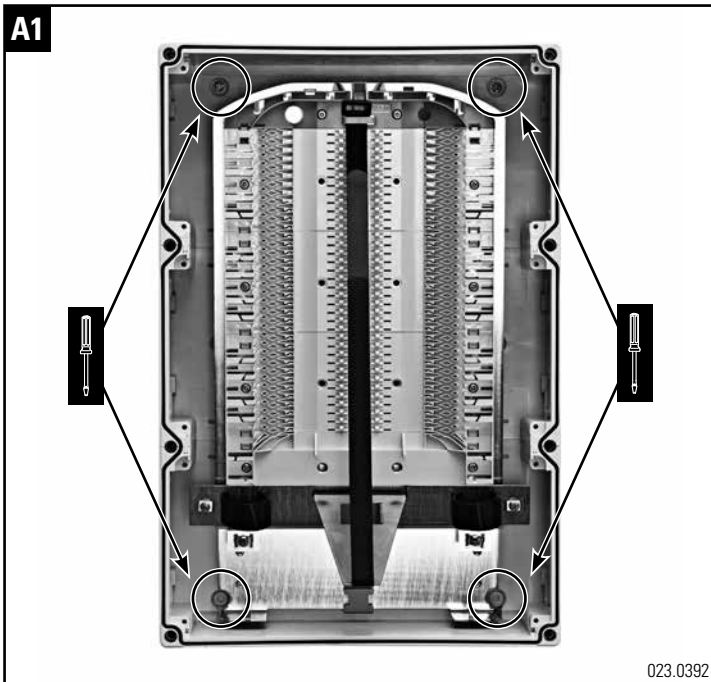

Installationsanleitung BEP-24/36/48-ECOline
Installation guide BEP-24/36/48-ECOline
Instructions de montage BEP-24/36/48-ECOline

Headquarters

Switzerland

Reichle & De-Massari AG

Binzstrasse 32

CHE-8620 Wetzikon