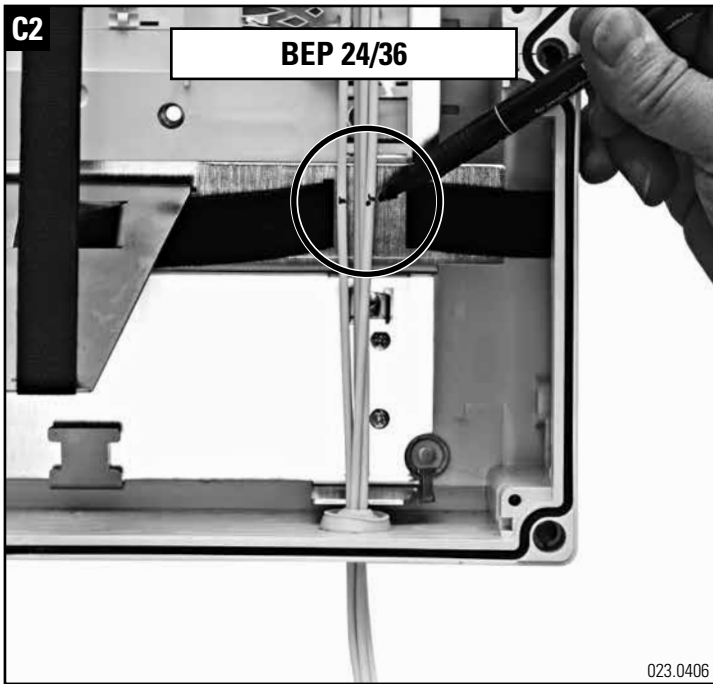

Installationsanleitung BEP-24/36/48-ECOline
Installation guide BEP-24/36/48-ECOline
Instructions de montage BEP-24/36/48-ECOline

Headquarters

Switzerland

Reichle & De-Massari AG

Binzstrasse 32

CHE-8620 Wetzikon