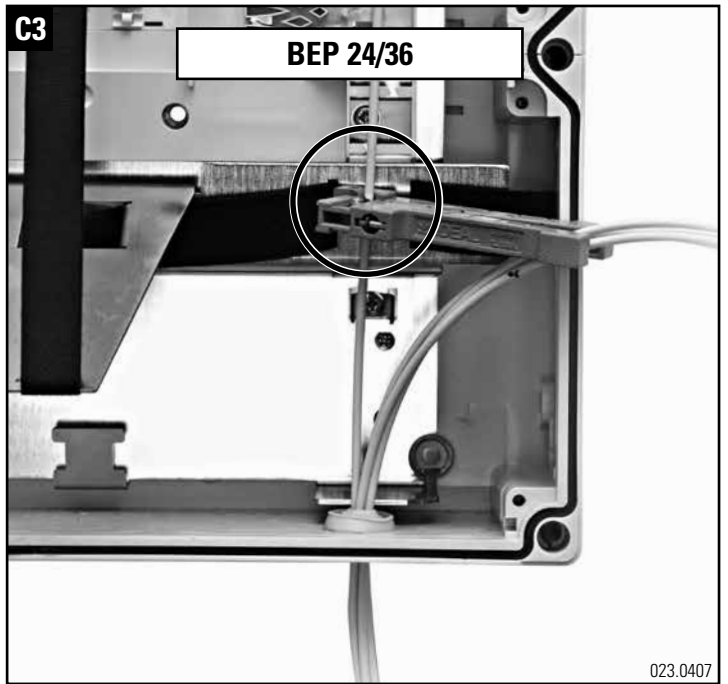

Installationsanleitung BEP-24/36/48-ECOline
Installation guide BEP-24/36/48-ECOline
Instructions de montage BEP-24/36/48-ECOline

Headquarters

Switzerland

Reichle & De-Massari AG

Binzstrasse 32

CHE-8620 Wetzikon