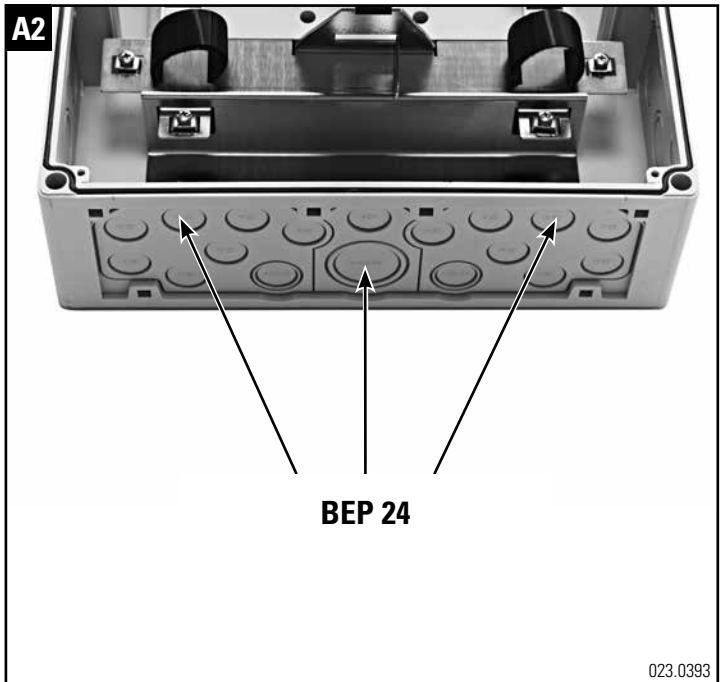

Installationsanleitung BEP-24/36/48-ECOline
Installation guide BEP-24/36/48-ECOline
Instructions de montage BEP-24/36/48-ECOline

Headquarters

Switzerland

Reichle & De-Massari AG

Binzstrasse 32

CHE-8620 Wetzikon