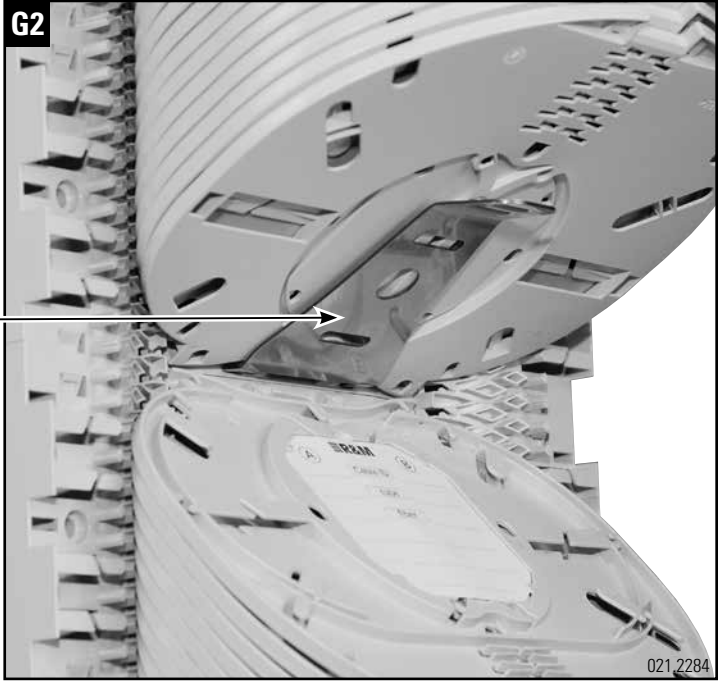

Installationsanleitung BEP-24/36/48-ECOline
Installation guide BEP-24/36/48-ECOline
Instructions de montage BEP-24/36/48-ECOline

Headquarters

Switzerland

Reichle & De-Massari AG

Binzstrasse 32

CHE-8620 Wetzikon