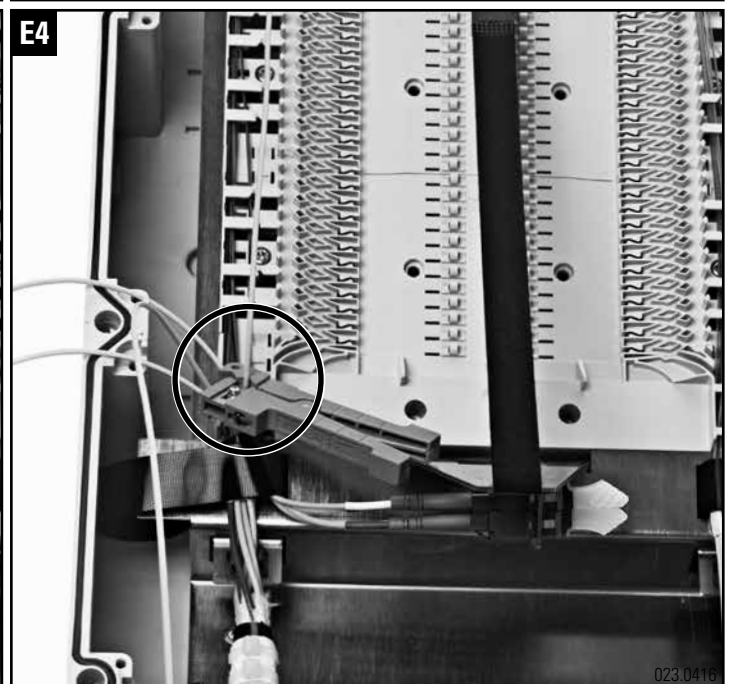

Installationsanleitung BEP-24/36/48-ECOline
Installation guide BEP-24/36/48-ECOline
Instructions de montage BEP-24/36/48-ECOline

Headquarters

Switzerland

Reichle & De-Massari AG

Binzstrasse 32

CHE-8620 Wetzikon