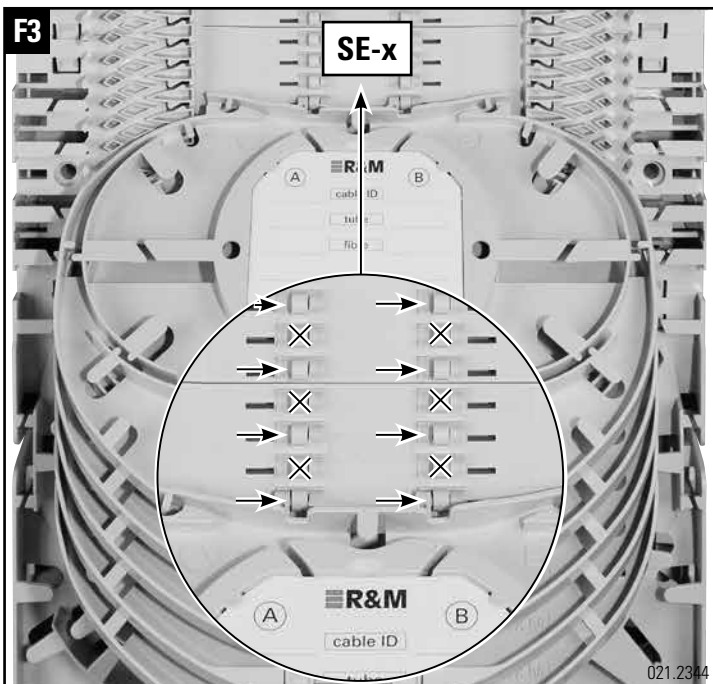

Installationsanleitung BEP-24/36/48-ECOline
Installation guide BEP-24/36/48-ECOline
Instructions de montage BEP-24/36/48-ECOline

Headquarters

Switzerland

Reichle & De-Massari AG

Binzstrasse 32

CHE-8620 Wetzikon