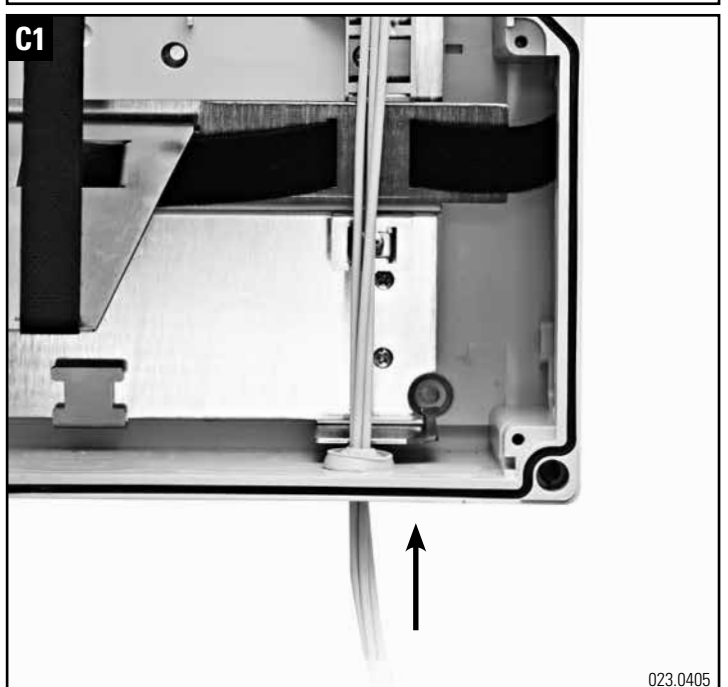

Installationsanleitung BEP-24/36/48-ECOline
Installation guide BEP-24/36/48-ECOline
Instructions de montage BEP-24/36/48-ECOline

Headquarters

Switzerland

Reichle & De-Massari AG

Binzstrasse 32

CHE-8620 Wetzikon