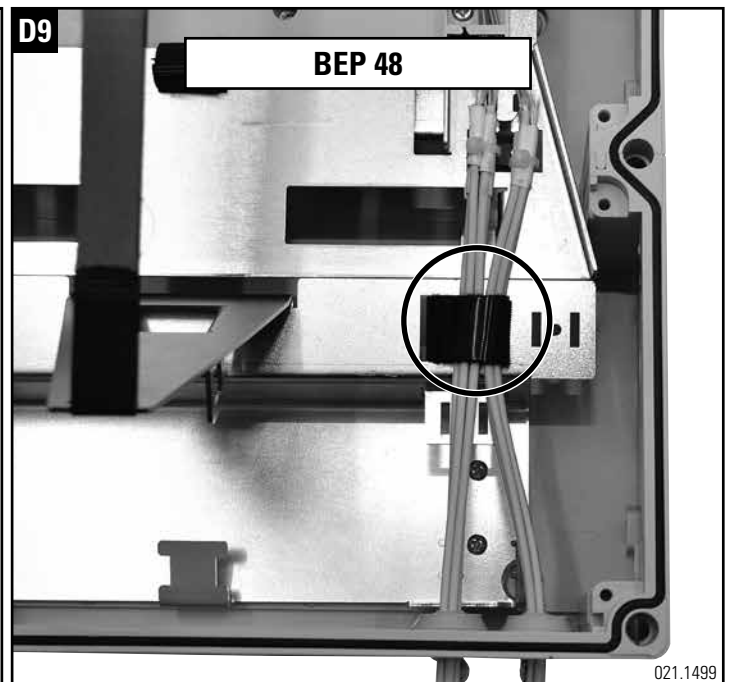

Installationsanleitung BEP-24/36/48-ECOline
Installation guide BEP-24/36/48-ECOline
Instructions de montage BEP-24/36/48-ECOline

Headquarters

Switzerland

Reichle & De-Massari AG

Binzstrasse 32

CHE-8620 Wetzikon