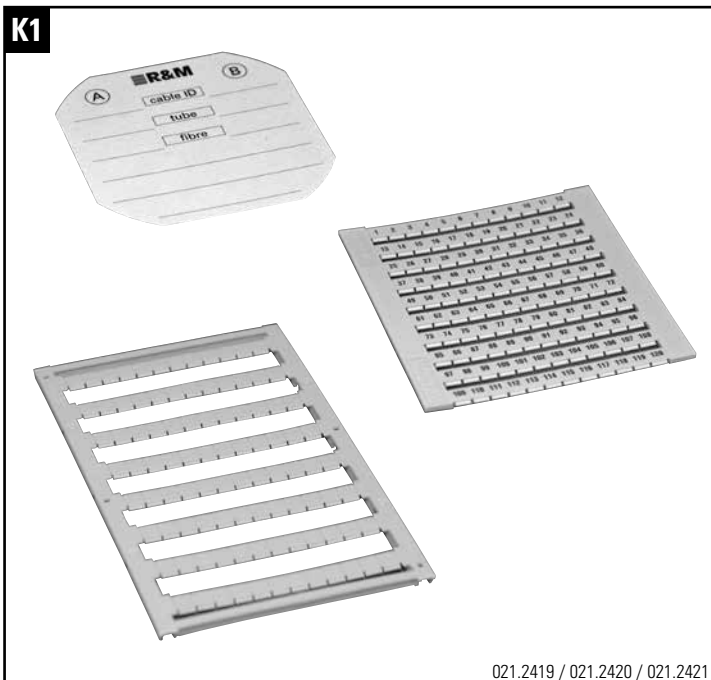

Installationsanleitung BEP-24/36/48-ECOline
Installation guide BEP-24/36/48-ECOline
Instructions de montage BEP-24/36/48-ECOline

Headquarters

Switzerland

Reichle & De-Massari AG

Binzstrasse 32

CHE-8620 Wetzikon