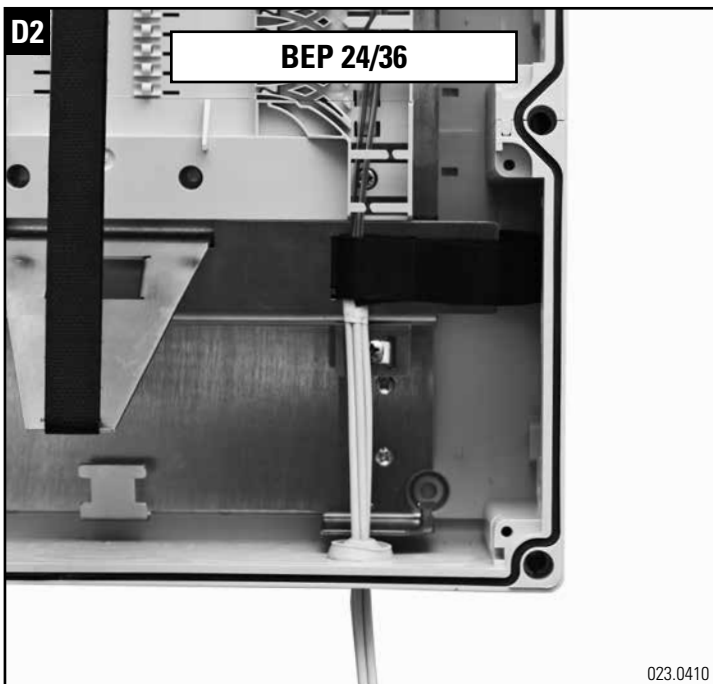

Installationsanleitung BEP-24/36/48-ECOline
Installation guide BEP-24/36/48-ECOline
Instructions de montage BEP-24/36/48-ECOline

Headquarters

Switzerland

Reichle & De-Massari AG

Binzstrasse 32

CHE-8620 Wetzikon