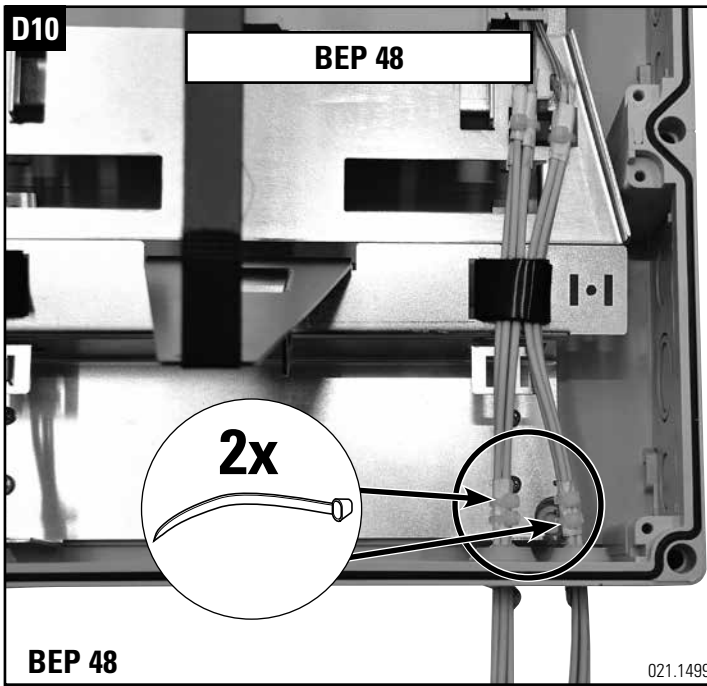

Installationsanleitung BEP-24/36/48-ECOline
Installation guide BEP-24/36/48-ECOline
Instructions de montage BEP-24/36/48-ECOline

Headquarters

Switzerland

Reichle & De-Massari AG

Binzstrasse 32

CHE-8620 Wetzikon