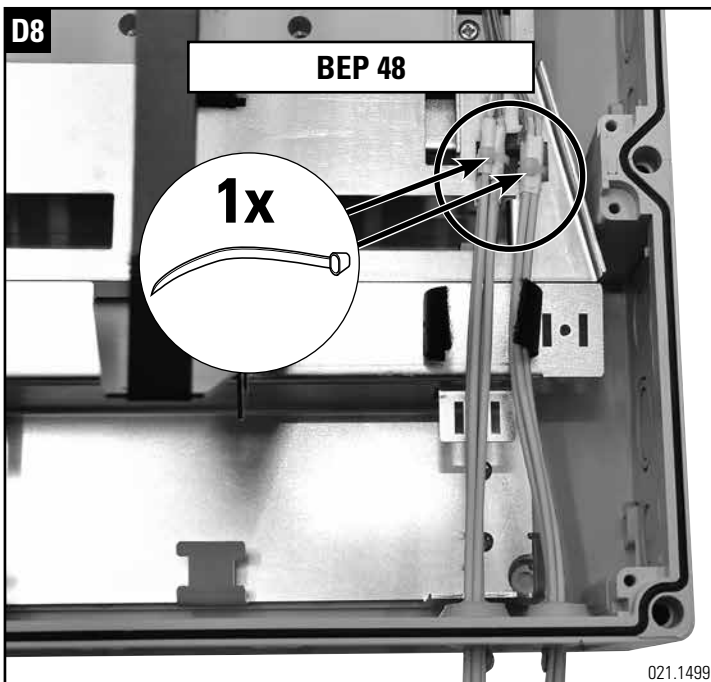

Installationsanleitung BEP-24/36/48-ECOline
Installation guide BEP-24/36/48-ECOline
Instructions de montage BEP-24/36/48-ECOline

Headquarters

Switzerland

Reichle & De-Massari AG

Binzstrasse 32

CHE-8620 Wetzikon