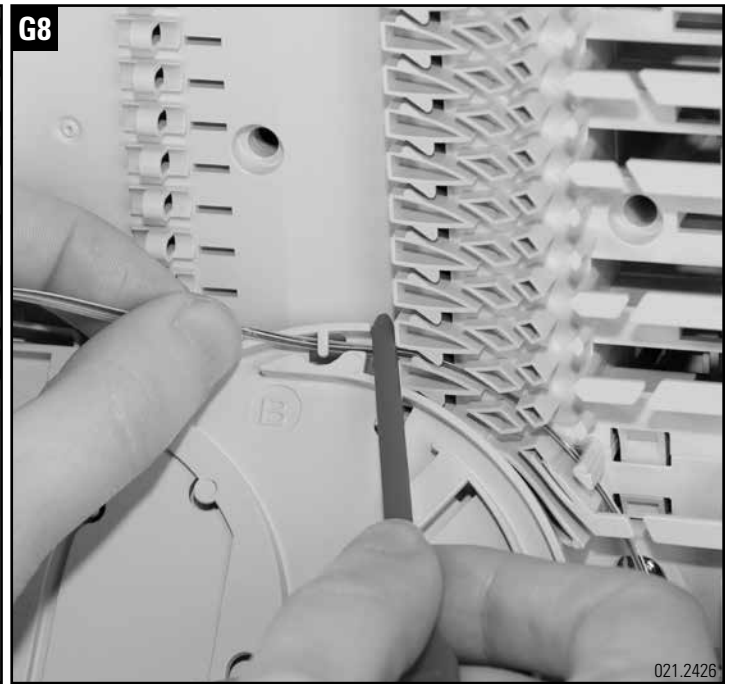

Installationsanleitung BEP-24/36/48-ECOline
Installation guide BEP-24/36/48-ECOline
Instructions de montage BEP-24/36/48-ECOline

Headquarters

Switzerland

Reichle & De-Massari AG

Binzstrasse 32

CHE-8620 Wetzikon