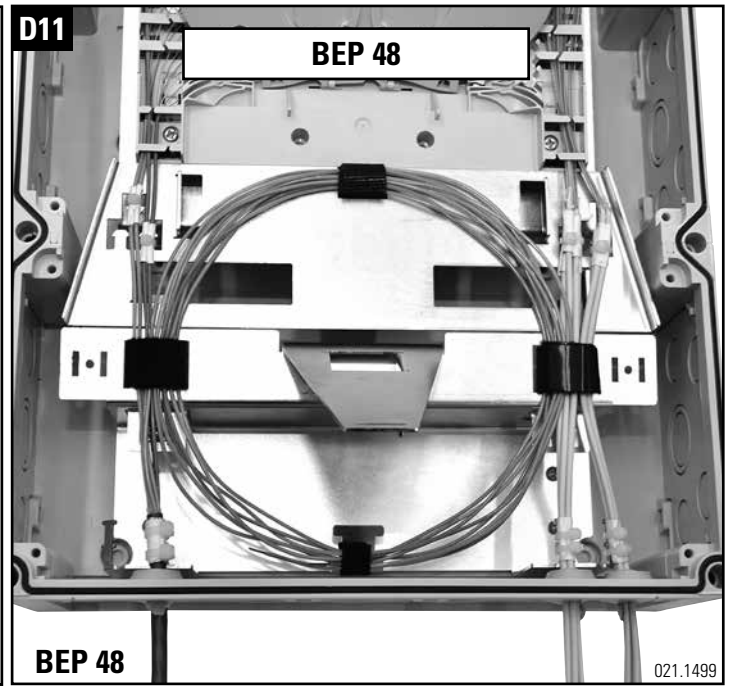

Installationsanleitung BEP-24/36/48-ECOline
Installation guide BEP-24/36/48-ECOline
Instructions de montage BEP-24/36/48-ECOline

Headquarters

Switzerland

Reichle & De-Massari AG

Binzstrasse 32

CHE-8620 Wetzikon