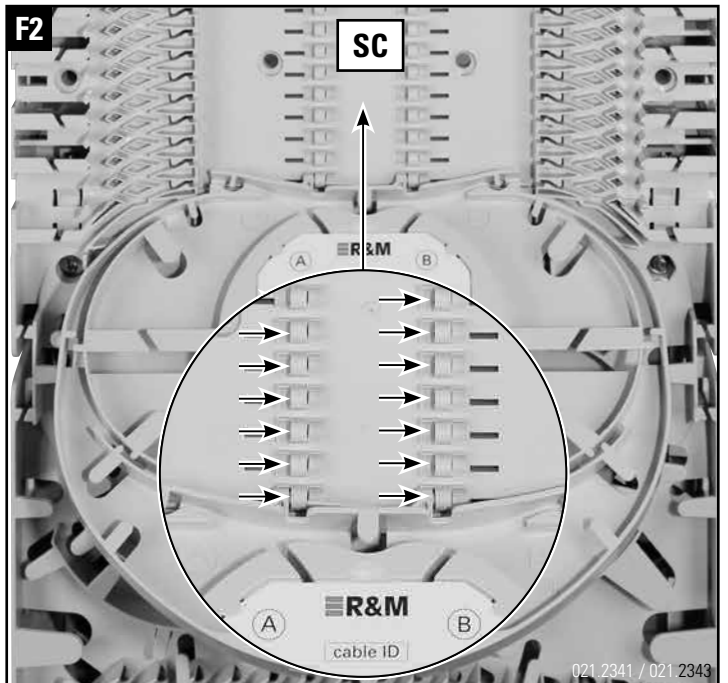

Installationsanleitung BEP-24/36/48-ECOline
Installation guide BEP-24/36/48-ECOline
Instructions de montage BEP-24/36/48-ECOline

Headquarters

Switzerland

Reichle & De-Massari AG

Binzstrasse 32

CHE-8620 Wetzikon