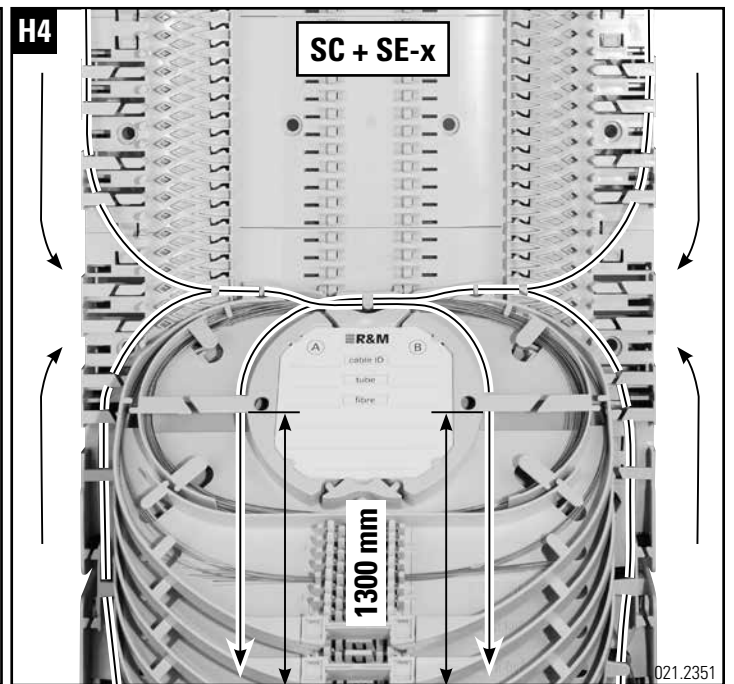

Installationsanleitung BEP-24/36/48-ECOline
Installation guide BEP-24/36/48-ECOline
Instructions de montage BEP-24/36/48-ECOline

Headquarters

Switzerland

Reichle & De-Massari AG

Binzstrasse 32

CHE-8620 Wetzikon