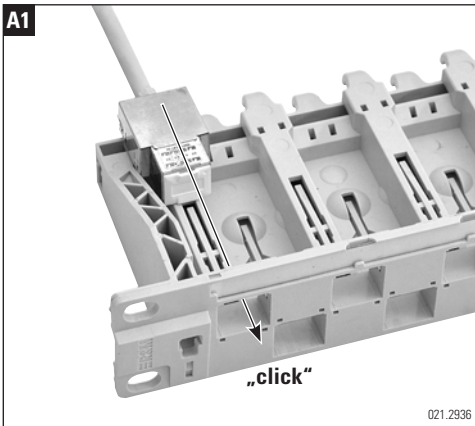

Installationsanleitung 19" 1HE Basic Panel, 24 x RJ45
 Installation guide 19" 1U Basic Panel, 24 x RJ45
 Instructions de montage 19" 1U Basic Panel, 24 x RJ45

021.2935

Headquarters

Switzerland

Reichle & De-Massari AG