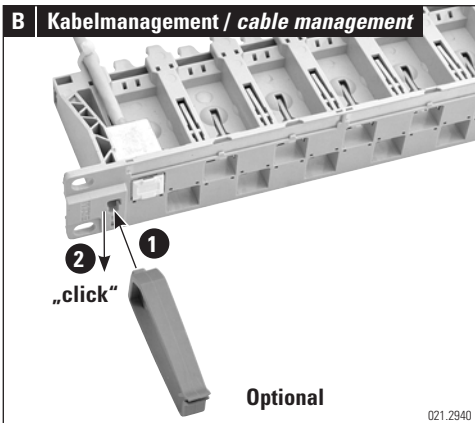

Installationsanleitung 19" 1HE Basic Panel, 24 x RJ45
 Installation guide 19" 1U Basic Panel, 24 x RJ45
 Instructions de montage 19" 1U Basic Panel, 24 x RJ45

021.2935

Headquarters

Switzerland

Reichle & De-Massari AG