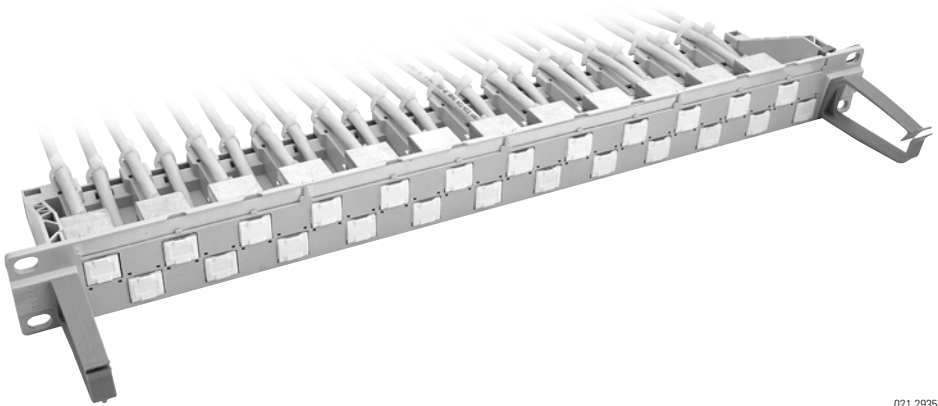

Installationsanleitung 19" 1HE Basic Panel, 24 x RJ45
 Installation guide 19" 1U Basic Panel, 24 x RJ45
 Instructions de montage 19" 1U Basic Panel, 24 x RJ45

021.2935

Headquarters

Switzerland

Reichle & De-Massari AG