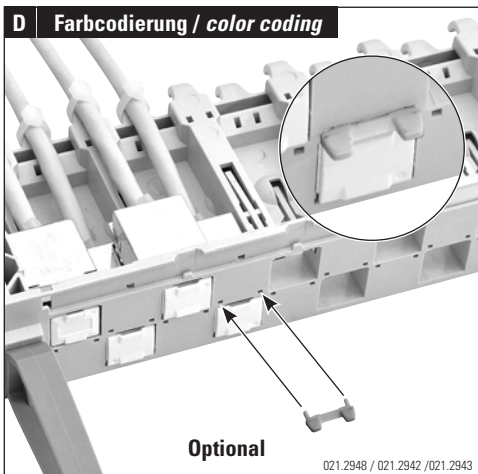

Installationsanleitung 19" 1HE Basic Panel, 24 x RJ45
 Installation guide 19" 1U Basic Panel, 24 x RJ45
 Instructions de montage 19" 1U Basic Panel, 24 x RJ45

021.2935

Headquarters

Switzerland

Reichle & De-Massari AG