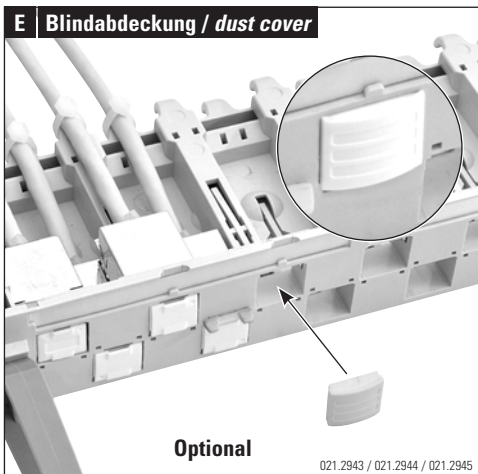

Installationsanleitung 19" 1HE Basic Panel, 24 x RJ45
 Installation guide 19" 1U Basic Panel, 24 x RJ45
 Instructions de montage 19" 1U Basic Panel, 24 x RJ45

021.2935

Headquarters

Switzerland

Reichle & De-Massari AG