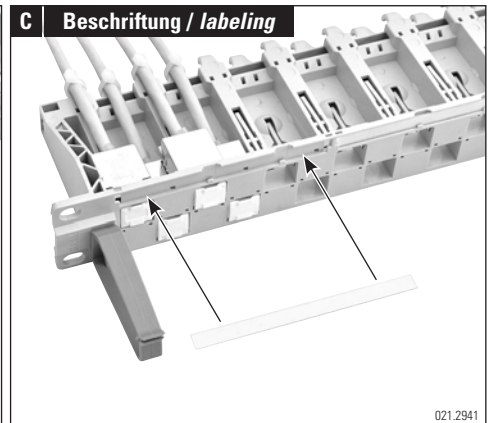

Installationsanleitung 19" 1HE Basic Panel, 24 x RJ45
 Installation guide 19" 1U Basic Panel, 24 x RJ45
 Instructions de montage 19" 1U Basic Panel, 24 x RJ45

021.2935

Headquarters

Switzerland

Reichle & De-Massari AG