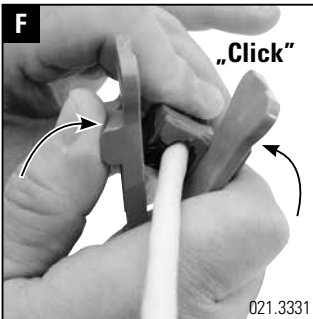

021.3328

**Headquarters**

**Switzerland**

Reichle & De-Massari AG

Binzstrasse 32

CHE-8620 Wetzikon

Telephone HQ

+41 (0)44 933 81 11