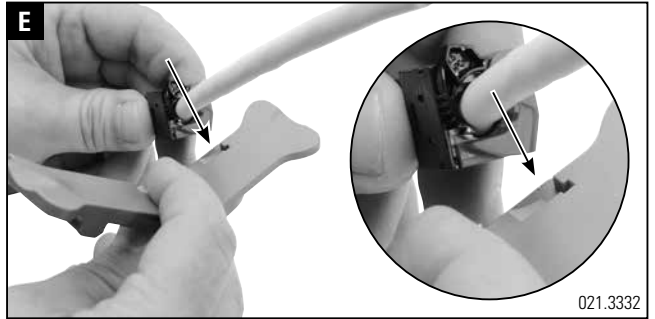

021.3328

**Headquarters**

**Switzerland**

Reichle & De-Massari AG

Binzstrasse 32

CHE-8620 Wetzikon

Telephone HQ

+41 (0)44 933 81 11