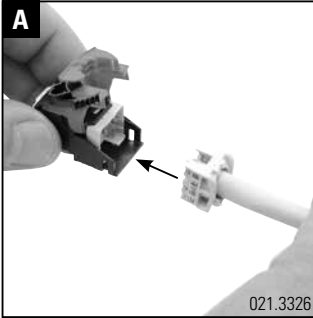

021.3328

**Headquarters**

**Switzerland**

Reichle & De-Massari AG

Binzstrasse 32

CHE-8620 Wetzikon

Telephone HQ

+41 (0)44 933 81 11