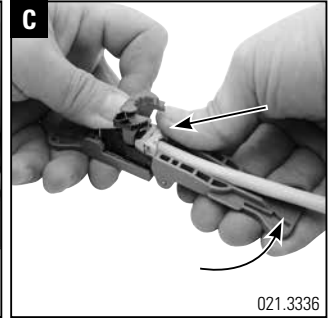

021.3328

**Headquarters**

**Switzerland**

Reichle & De-Massari AG

Binzstrasse 32

CHE-8620 Wetzikon

Telephone HQ

+41 (0)44 933 81 11