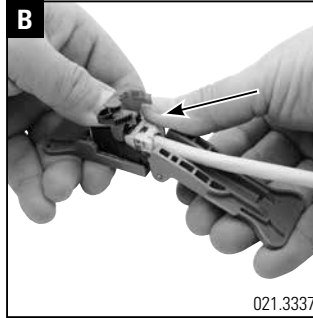

021.3328

**Headquarters**

**Switzerland**

Reichle & De-Massari AG

Binzstrasse 32

CHE-8620 Wetzikon

Telephone HQ

+41 (0)44 933 81 11