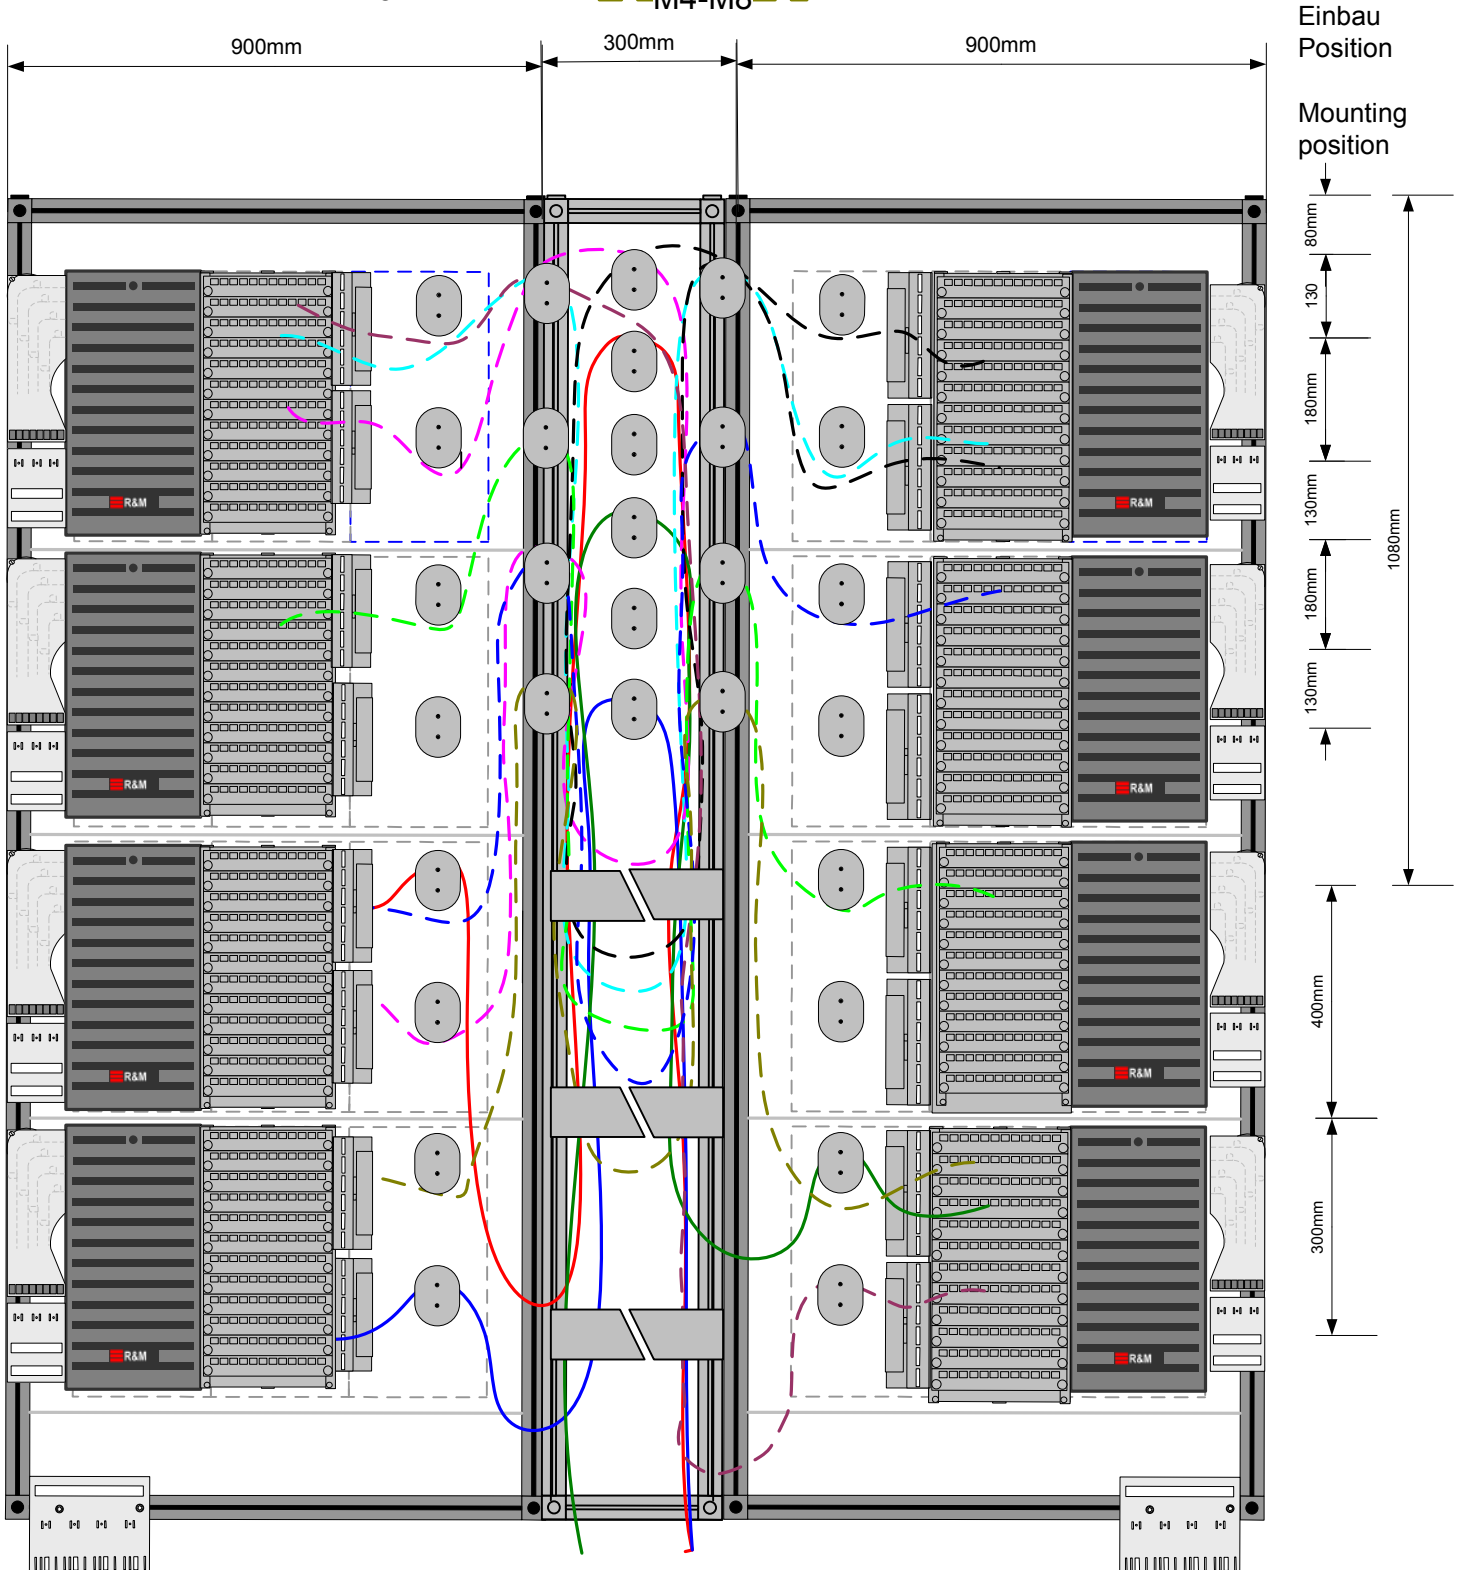

ODF-SCM-900x300x2200 inkl. Patchkabelmanagement von oben, interne & externe Verbindung

ODF-SCM-900x300x2200 incl. Patch cord management from top, internal & external connections

Interne Kabel 4m
Internal cables 4m

- M1-M5 —
- M1-M3 —
- M5-M5 —
- M1-M8 —
- M2-M7 —
- M3-M6 —
- M4-M8 —

Wichtig: Bei einer Kabeleinführung von oben muss das Gestell um 180° gedreht werden

Important: If the cable entry is from above the Cabinet needs to be turned 180°

Externe Patchkabel
External Patch cord

- 5m
- 4m
- 3m