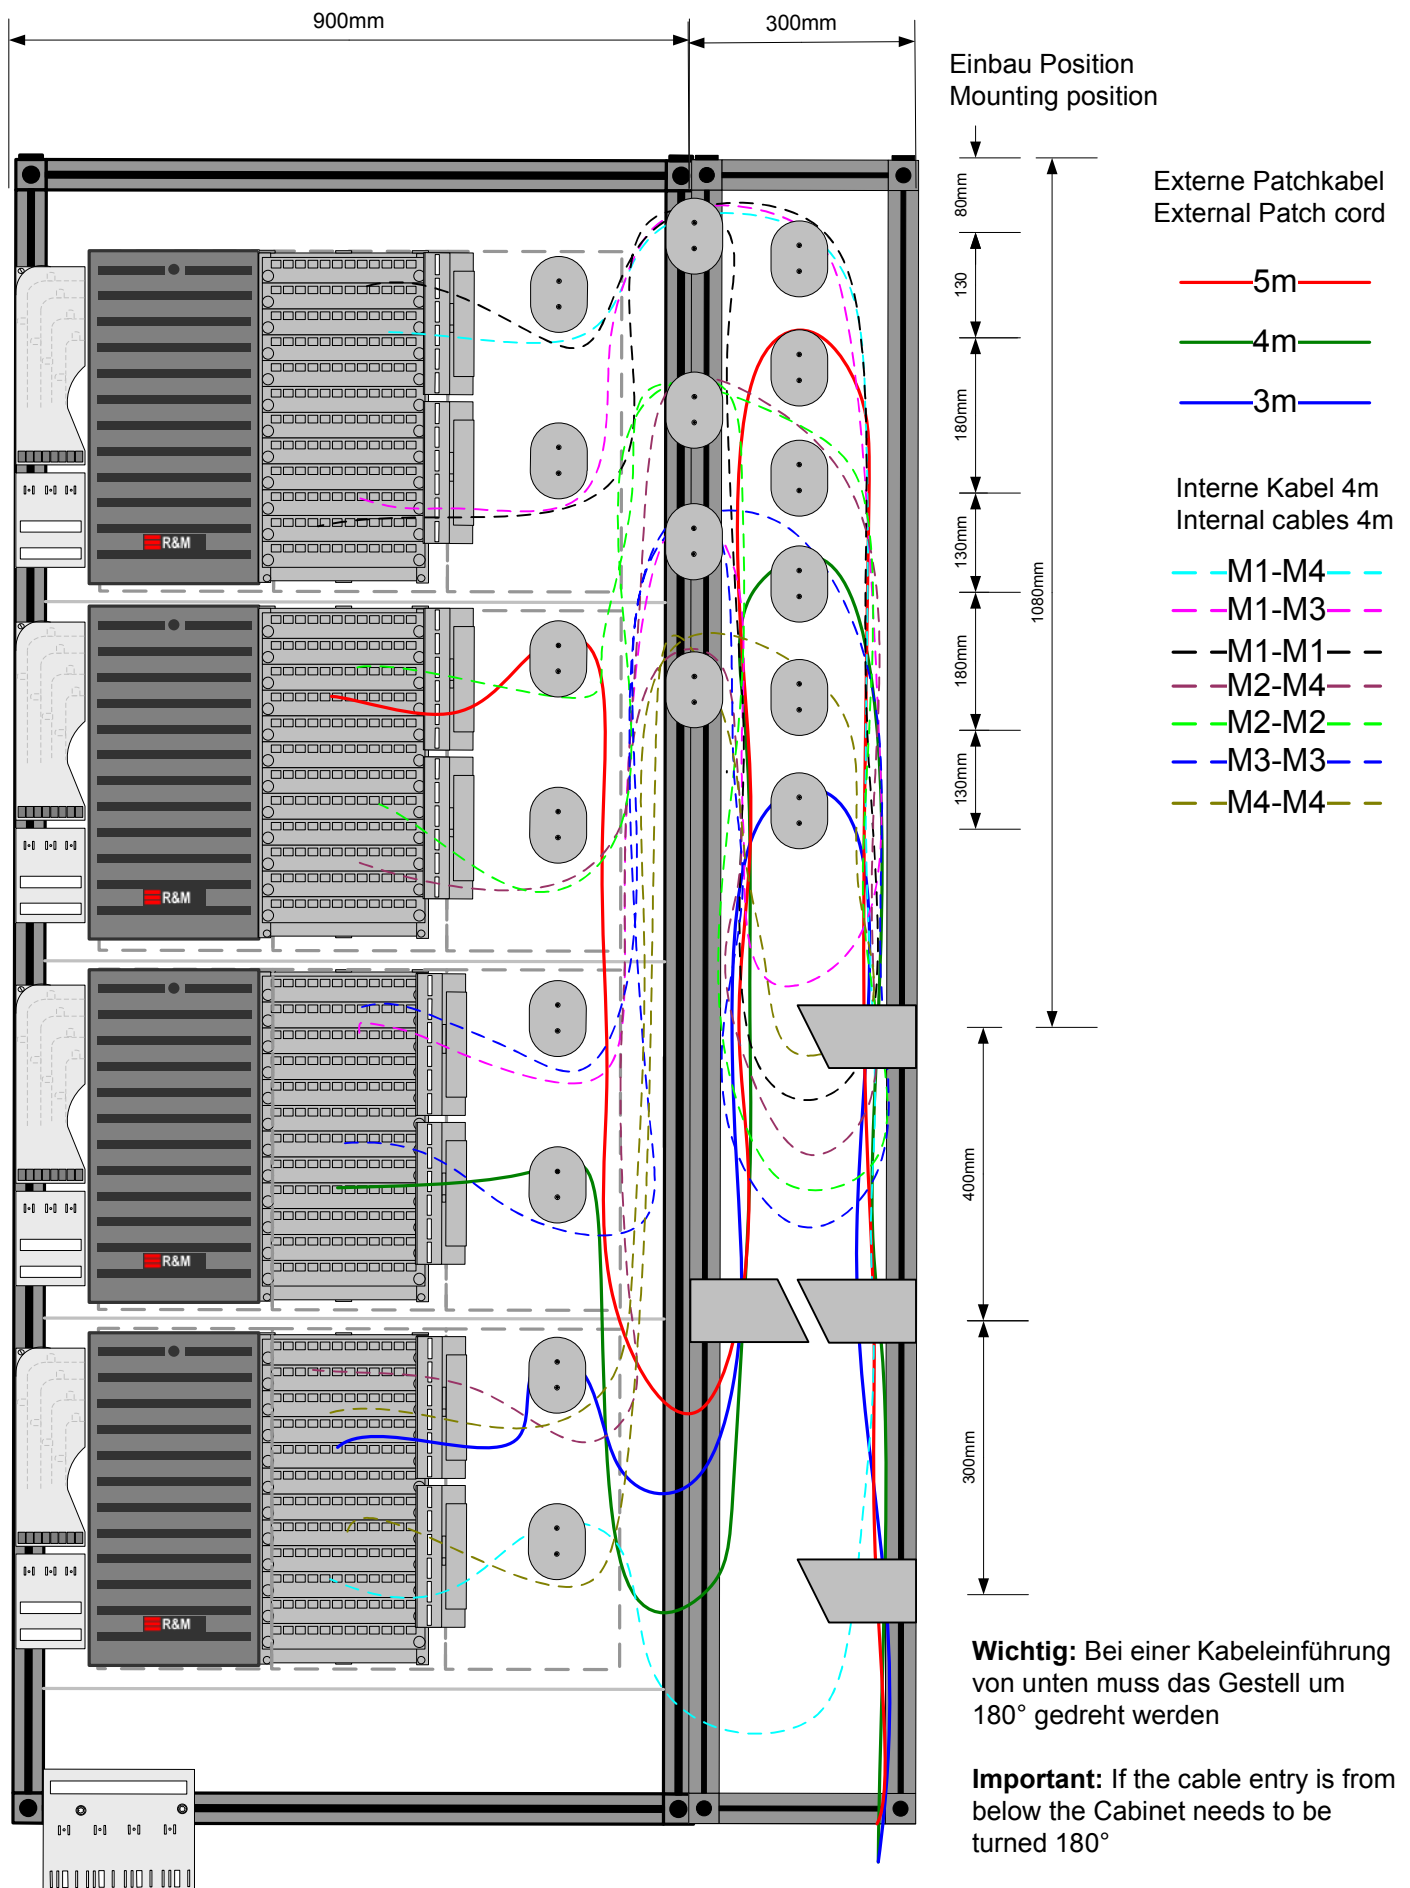

ODF- SCM- Patch Cord Management

Main target Patch Cord Management

- seamless concept for all ODF rack types and their combinations
- clear and structured recommendation for patch routing
- uniform length in between the rack from 3 to 5m
- 1 standard length for 4m inside frame connections

ODF-SCM-900x300x2200 inkl. Patchkabelmanagement von oben, interne & externe Verbindung

ODF-SCM-900x300x2200 incl. Patch cord management from top, internal & external connections

ODF-SCM-900x300x2200 inkl. Patchkabelmanagement von unten, intern & extern

ODF-SCM-900x300x2200 incl. Patch cord management from below, internal & external

ODF-SCM-900x300x2200 inkl. Patchkabelmanagement von oben, interne & externe Verbindung

ODF-SCM-900x300x2200 incl. Patch cord management from top, internal & external connections

ODF-SCM-900x300x2200 inkl. Patchkabelmanagement von oben, interne & externe Verbindung

ODF-SCM-900x300x2200 incl. Patch cord management from top, internal & external connections

ODF-SCM-2x900x300x2200 & 300x300x2200 inkl. Patchkabelmanagement von oben, intern & extern