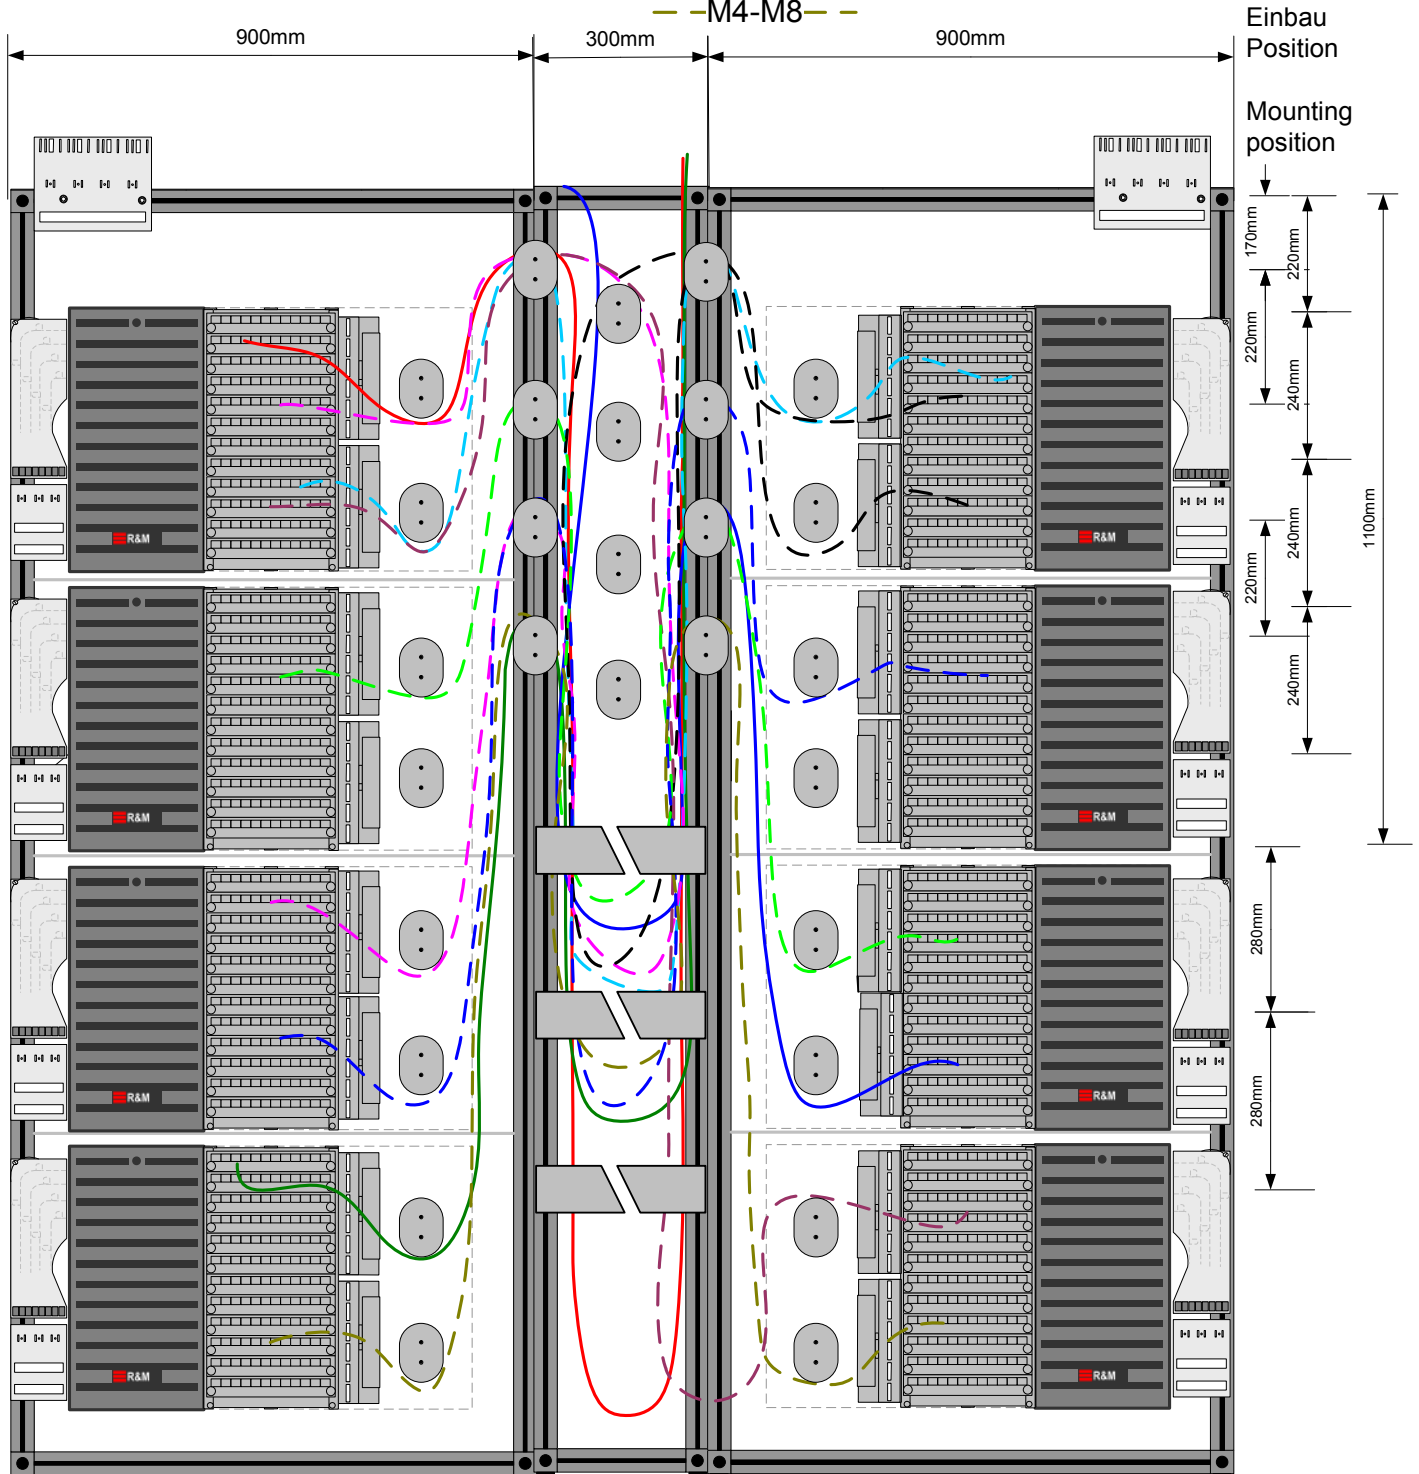

ODF- SCM- Patch Cord Management

Main target Patch Cord Management

- seamless concept for all ODF rack types and their combinations
- clear and structured recommendation for patch routing
- uniform length in between the rack from 3 to 5m
- 1 standard length for 4m inside frame connections

ODF-SCM-900x300x2200 incl. Patch cord management from below, internal & external

ODF-SCM-900x300x2200 inkl. Patchkabelmanagement von oben, interne & externe Verbindung

ODF-SCM-900x300x2200 incl. Patch cord management from top, internal & external connections

ODF-SCM-900x300x2200 inkl. Patchkabelmanagement von oben, interne & externe Verbindung

ODF-SCM-900x300x2200 incl. Patch cord management from top, internal & external connections

ODF-SCM-2x900x300x2200 & 300x300x2200 inkl. Patchkabelmanagement von oben, intern & extern

ODF-SCM-900x300x2200 inkl. Patchkabelmanagement von oben, interne & externe Verbindung

ODF-SCM-900x300x2200 incl. Patch cord management from top, internal & external connections

Interne Kabel 4m
Internal cables 4m