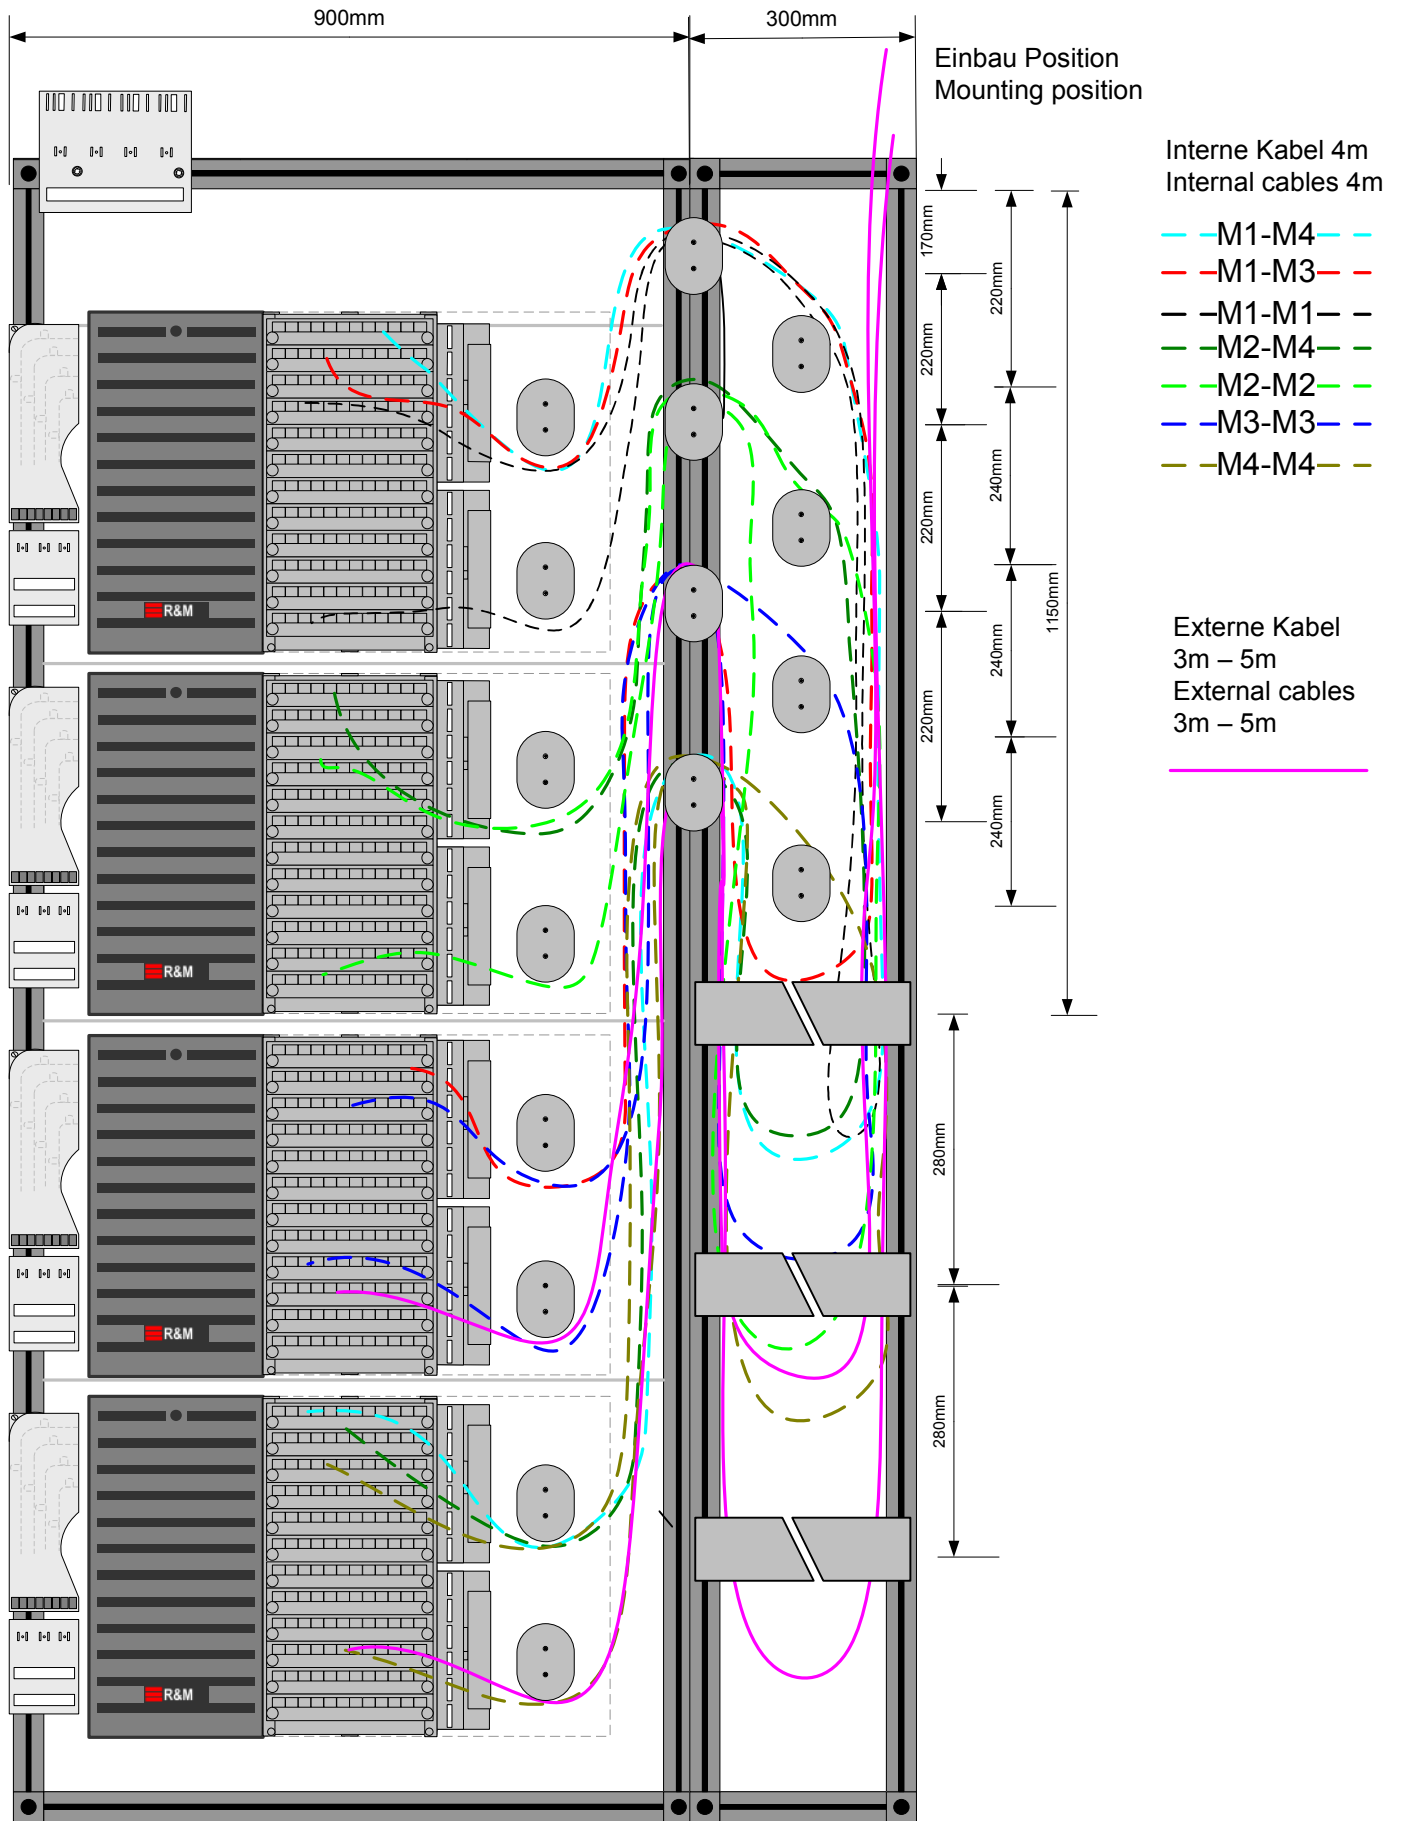

ODF- SCM- Patch Cord Management

Main target Patch Cord Management

- seamless concept for all ODF rack types and their combinations
- clear and structured recommendation for patch routing
- uniform length in between the rack from 3 to 5m
- 1 standard length for 4m inside frame connections

ODF-SCM-900x300x2200 inkl. Patchkabelmanagement von oben, interne & externe Verbindung

ODF-SCM-900x300x2200 incl. Patch cord management from top, internal & external connections

ODF-SCM-900x300x2200 inkl. Patchkabelmanagement von unten, intern & extern

ODF-SCM-900x300x2200 incl. Patch cord management from below, internal & external

ODF-SCM-900x300x2200 inkl. Patchkabelmanagement von oben, interne & externe Verbindung

ODF-SCM-900x300x2200 incl. Patch cord management from top, internal & external connections

ODF-SCM-900x300x2200 inkl. Patchkabelmanagement von oben, interne & externe Verbindung

ODF-SCM-900x300x2200 incl. Patch cord management from top, internal & external connections

ODF-SCM-2x900x300x2200 & 300x300x2200 inkl. Patchkabelmanagement von oben, intern & extern