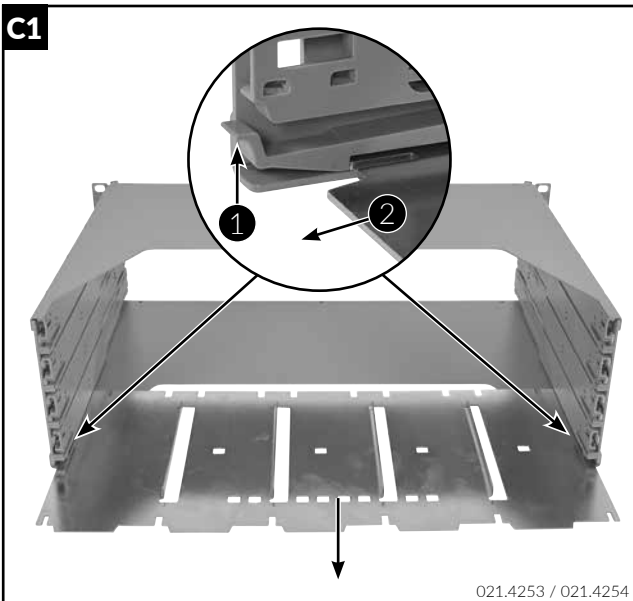

Installation guide Netscale Housing

Installationsanleitung Netscale Gehäuse

Instructions de montage Netscale Housing

021.4250

A - Scope of delivery

B - Unlock and remove trays

C - Remove RCM Sheet

D - Mount in 19" Rack

E - Mount trays

F - Mount trays and Modules

K - Optional Accessories

K1 Small Size Divider Clip

K2 Mid Size Divider Clip

K3 1U Cable Management Bracket

K4 3U Cable Management Bracket

K5 Blind Modules