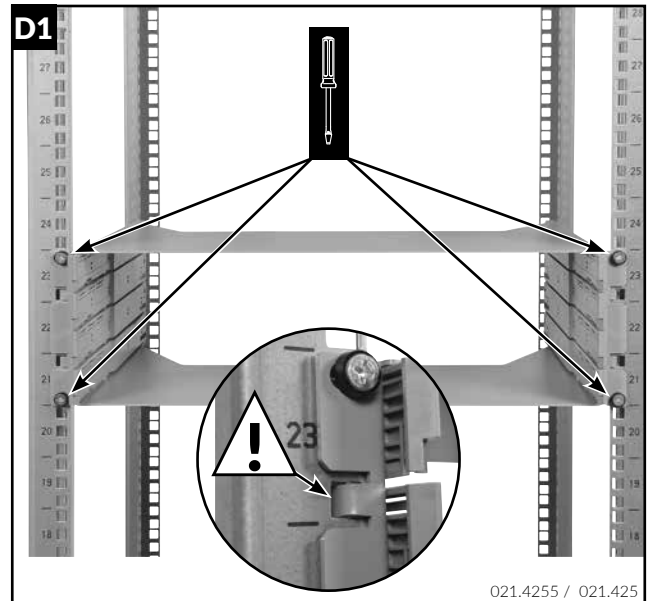

Installation guide Netscale Housing

Installationsanleitung Netscale Gehäuse

Instructions de montage Netscale Housing

021.4250

A - Scope of delivery

B - Unlock and remove trays

C - Remove RCM Sheet

D - Mount in 19" Rack

E - Mount trays

F - Mount trays and Modules

K - Optional Accessories

K1 Small Size Divider Clip

K2 Mid Size Divider Clip

K3 1U Cable Management Bracket

K4 3U Cable Management Bracket

K5 Blind Modules