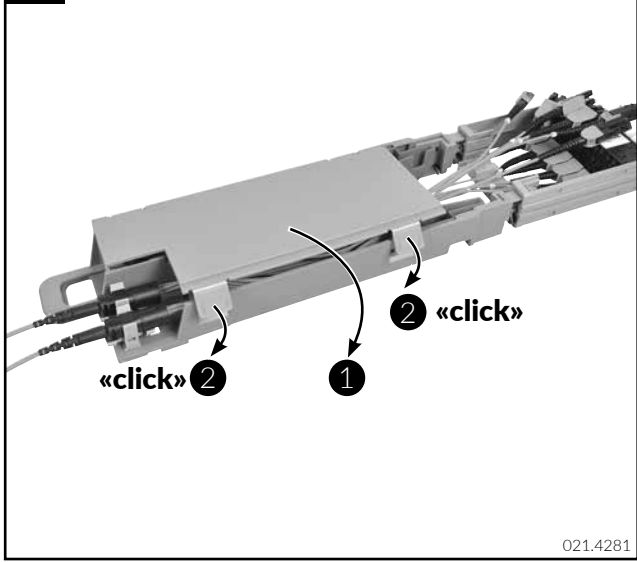

Installation guide Netscale Cassette with RCM

Installationsanleitung Netscale Kassetten mit RCM

Instructions de montage Netscale Cassette with RCM

021.4260 / 021.4263 / 021.4259 / 021.4294 / 021.4310

G10

G11