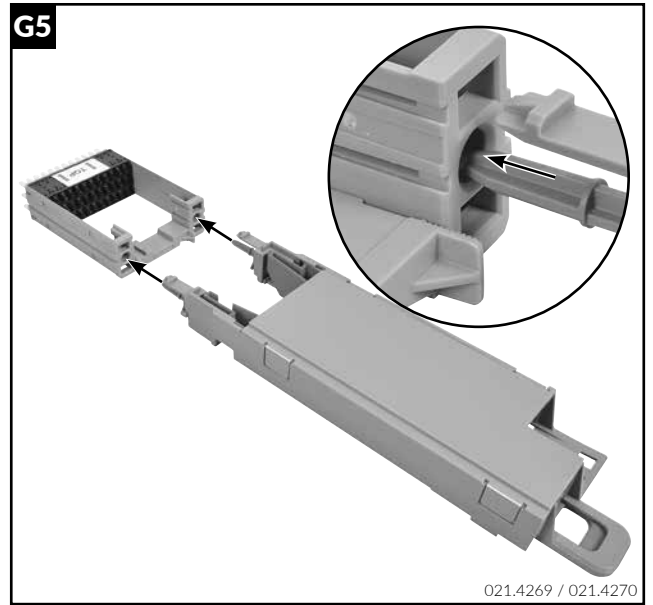

Installation guide Netscale Cassette with RCM

Installationsanleitung Netscale Kassetten mit RCM

Instructions de montage Netscale Cassette with RCM

021.4260 / 021.4263 / 021.4259 / 021.4294 / 021.4310

G10

G11