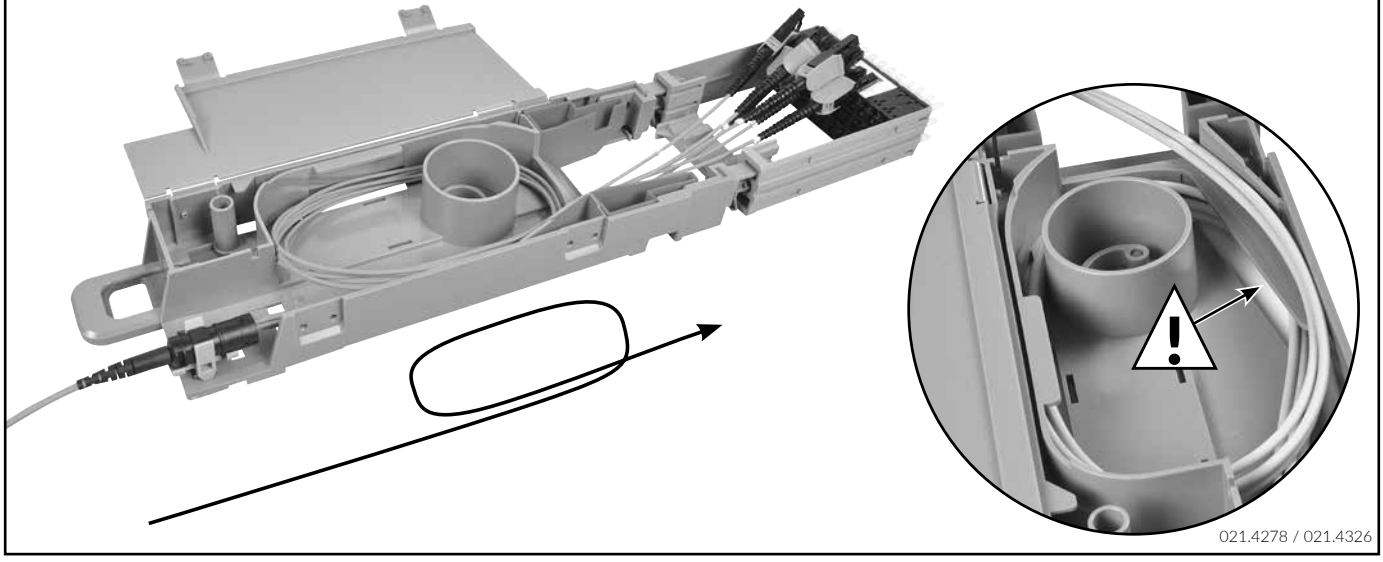

Installation guide Netscale Cassette with RCM

Installationsanleitung Netscale Kassetten mit RCM

Instructions de montage Netscale Cassette with RCM

021.4260 / 021.4263 / 021.4259 / 021.4294 / 021.4310

G10

G11