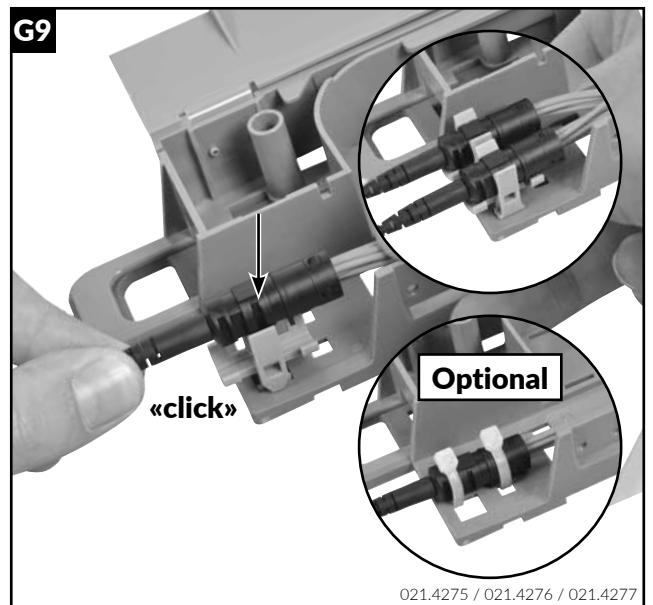

Installation guide Netscale Cassette with RCM

Installationsanleitung Netscale Kassetten mit RCM

Instructions de montage Netscale Cassette with RCM

021.4260 / 021.4263 / 021.4259 / 021.4294 / 021.4310

G10

G11