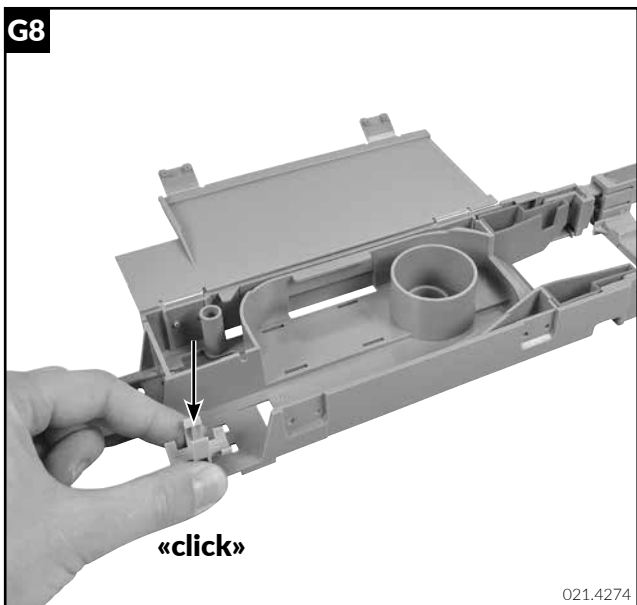

Installation guide Netscale Cassette with RCM

Installationsanleitung Netscale Kassetten mit RCM

Instructions de montage Netscale Cassette with RCM

021.4260 / 021.4263 / 021.4259 / 021.4294 / 021.4310

G10

G11