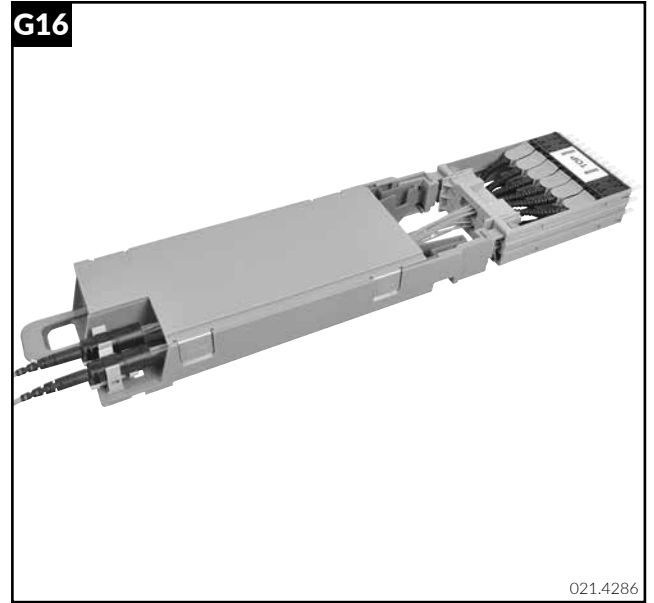

Headquarters

Switzerland

Reichle & De-Massari AG

Binzstrasse 32

CHE-8620 Wetzikon

Telephone HQ +41 (0)44 933 81 11

Telefax HQ +41 (0)44 930 49 41

E-Mail hq@rdm.com

www.rdm.com

831058/A/06.2016