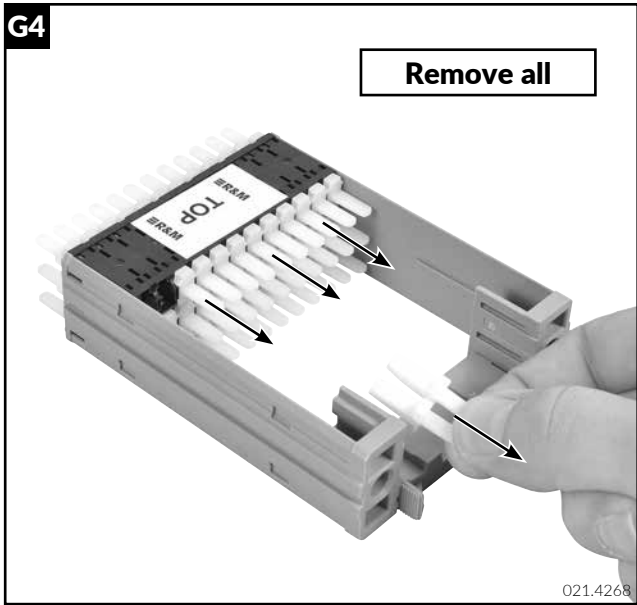

Installation guide Netscale Cassette with RCM

Installationsanleitung Netscale Kassetten mit RCM

Instructions de montage Netscale Cassette with RCM

021.4260 / 021.4263 / 021.4259 / 021.4294 / 021.4310

G10

G11