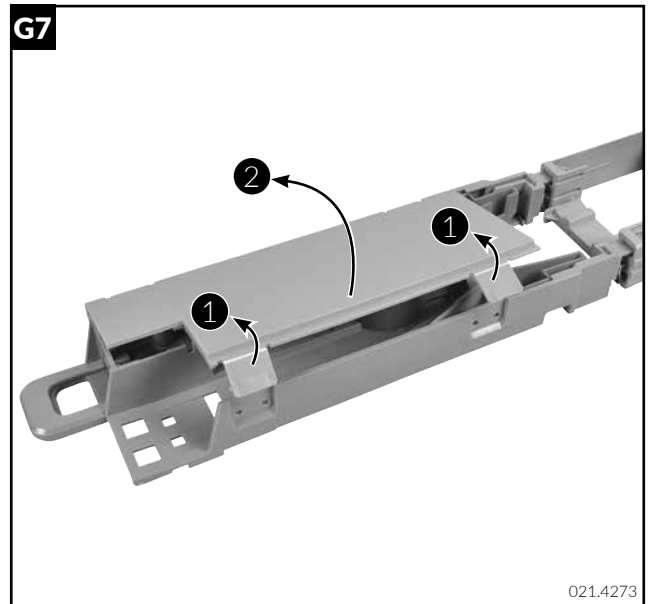

Installation guide Netscale Cassette with RCM

Installationsanleitung Netscale Kassetten mit RCM

Instructions de montage Netscale Cassette with RCM

021.4260 / 021.4263 / 021.4259 / 021.4294 / 021.4310

G10

G11