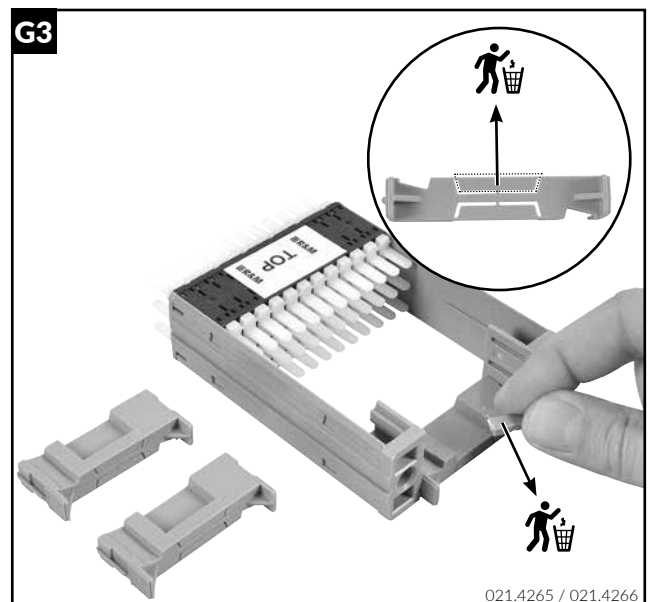

Installation guide Netscale Cassette with RCM

Installationsanleitung Netscale Kassetten mit RCM

Instructions de montage Netscale Cassette with RCM

021.4260 / 021.4263 / 021.4259 / 021.4294 / 021.4310

G10

G11