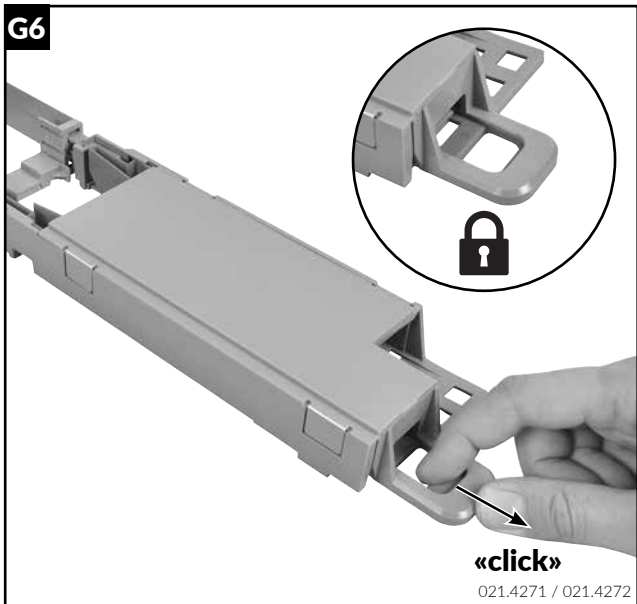

Installation guide Netscale Cassette with RCM

Installationsanleitung Netscale Kassetten mit RCM

Instructions de montage Netscale Cassette with RCM

021.4260 / 021.4263 / 021.4259 / 021.4294 / 021.4310

G10

G11