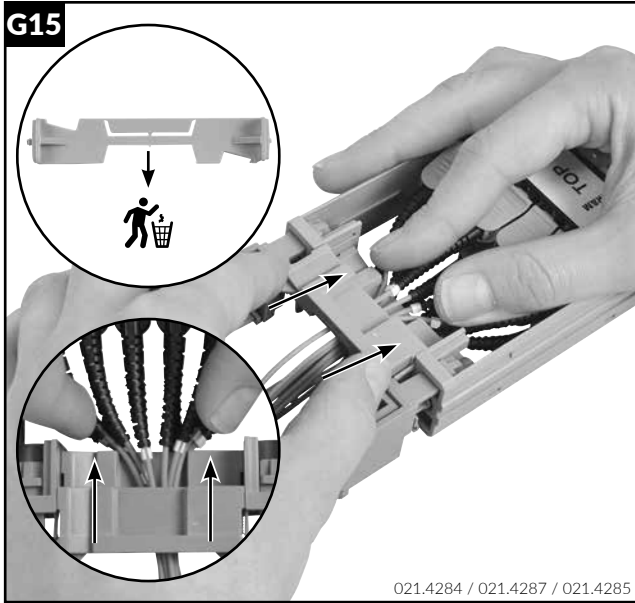

Headquarters

Switzerland

Reichle & De-Massari AG

Binzstrasse 32

CHE-8620 Wetzikon

Telephone HQ +41 (0)44 933 81 11

Telefax HQ +41 (0)44 930 49 41

E-Mail hq@rdm.com

www.rdm.com

831058/A/06.2016