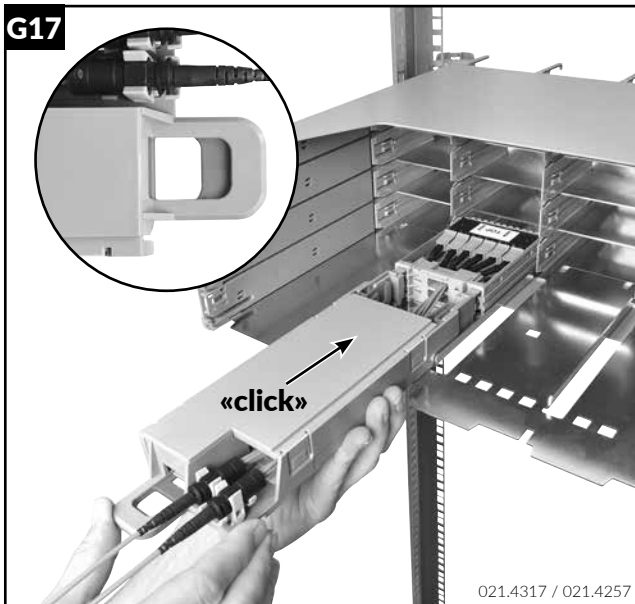

Headquarters

Switzerland

Reichle & De-Massari AG

Binzstrasse 32

CHE-8620 Wetzikon

Telephone HQ +41 (0)44 933 81 11

Telefax HQ +41 (0)44 930 49 41

E-Mail hq@rdm.com

www.rdm.com

831058/A/06.2016