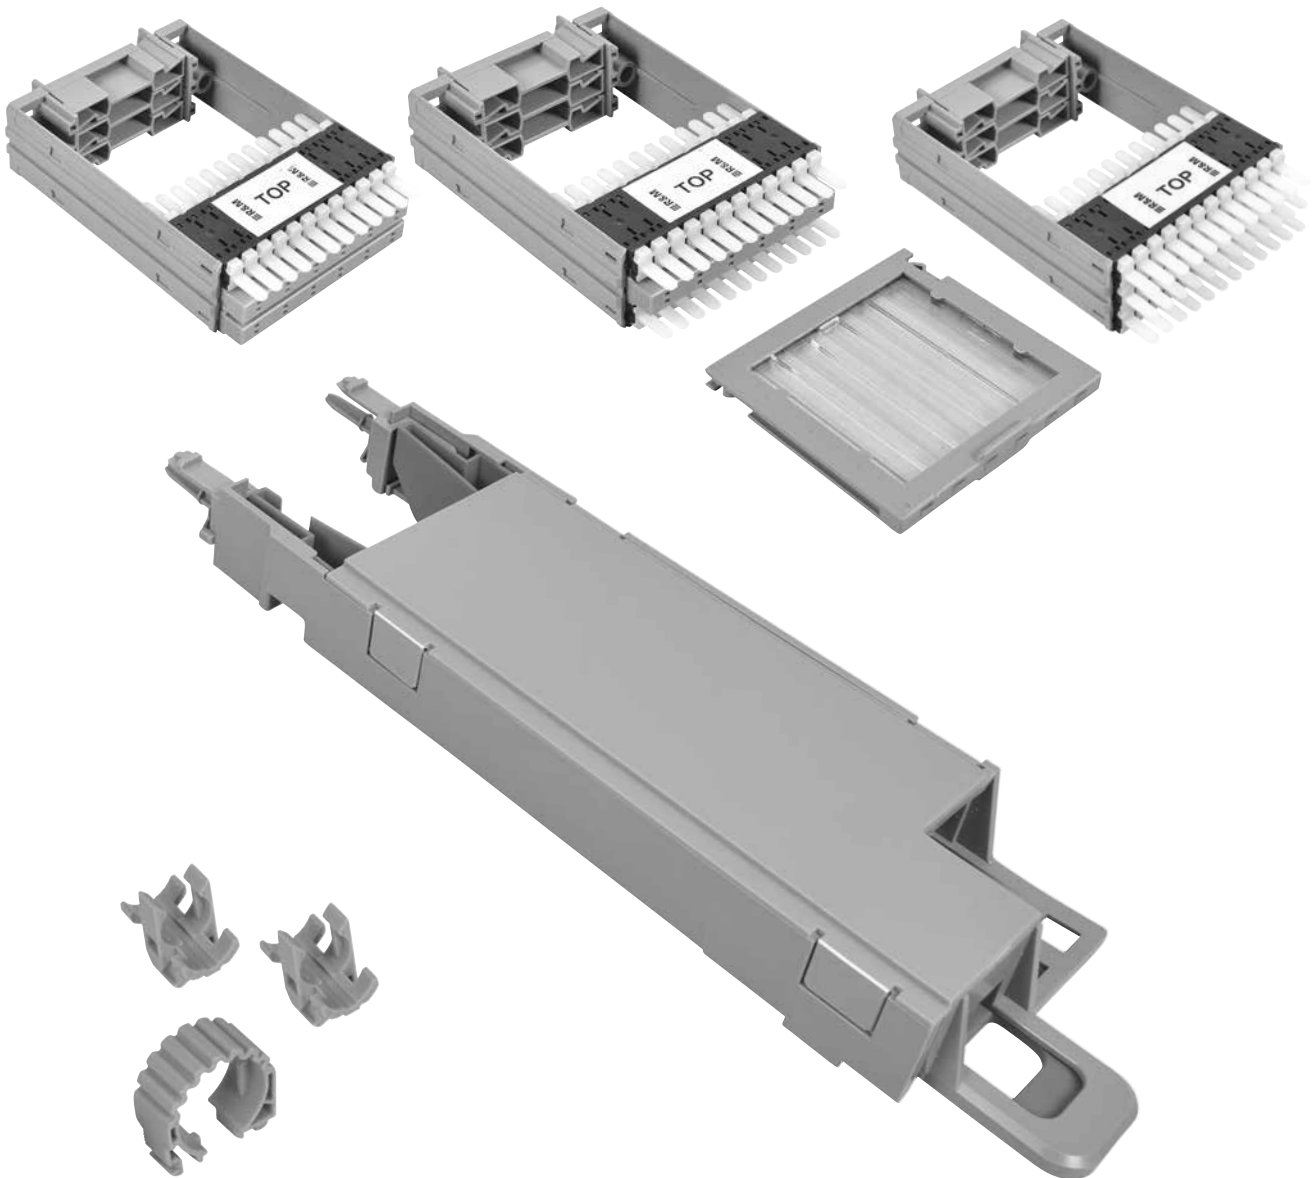

Installation guide Netscale Cassette with RCM

Installationsanleitung Netscale Kassetten mit RCM

Instructions de montage Netscale Cassette with RCM

021.4260 / 021.4263 / 021.4259 / 021.4294 / 021.4310

G10

G11