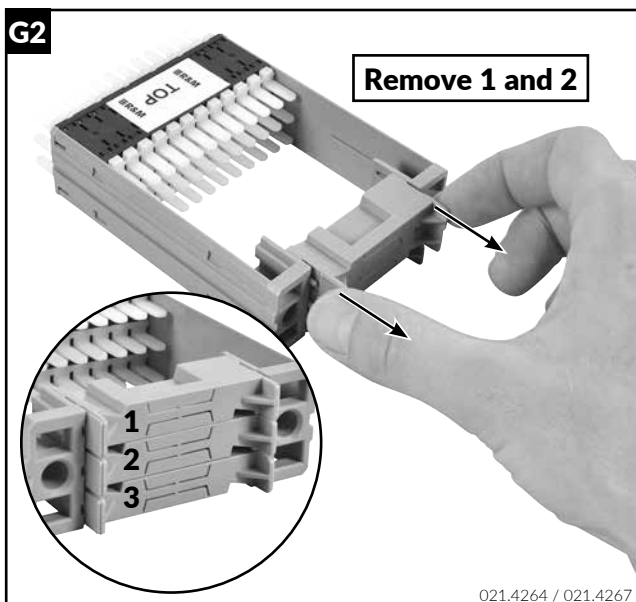

Installation guide Netscale Cassette with RCM

Installationsanleitung Netscale Kassetten mit RCM

Instructions de montage Netscale Cassette with RCM

021.4260 / 021.4263 / 021.4259 / 021.4294 / 021.4310

G10

G11