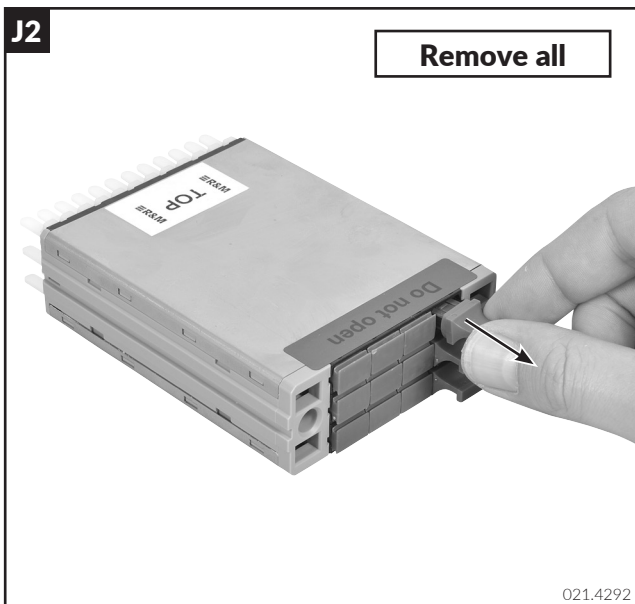

Installation guide Netscale Module without RCM

Installationsanleitung Netscale Modul ohne RCM

Instructions de montage Netscale Module without RCM

021.4262 / 021.4261

Headquarters

Switzerland

Reichle & De-Massari AG