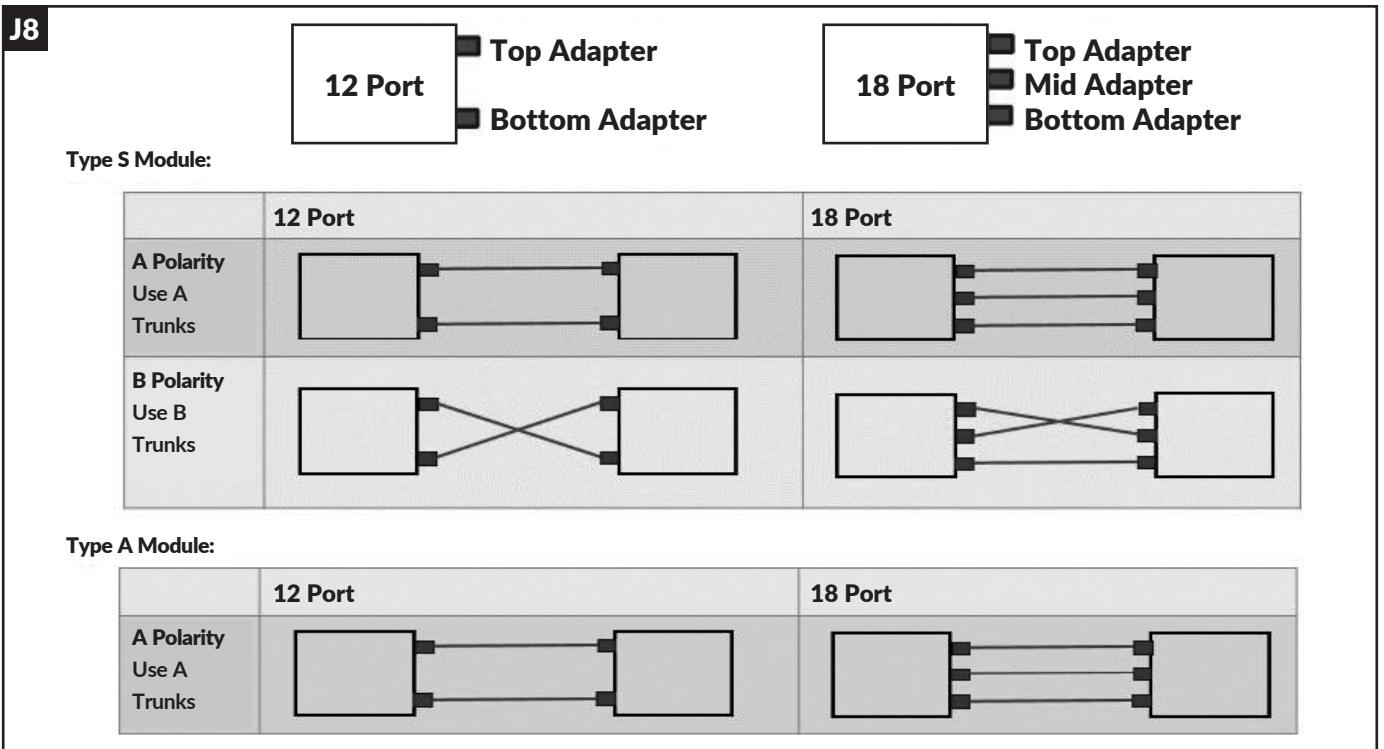

Installation guide Netscale Module without RCM

Installationsanleitung Netscale Modul ohne RCM

Instructions de montage Netscale Module without RCM

021.4262 / 021.4261

Headquarters

Switzerland

Reichle & De-Massari AG