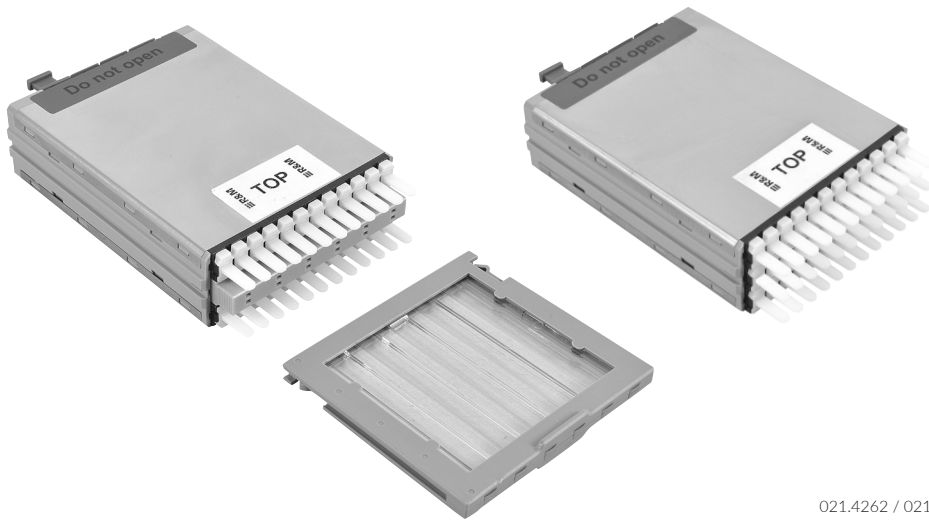

Installation guide Netscale Module without RCM

Installationsanleitung Netscale Modul ohne RCM

Instructions de montage Netscale Module without RCM

021.4262 / 021.4261

Headquarters

Switzerland

Reichle & De-Massari AG