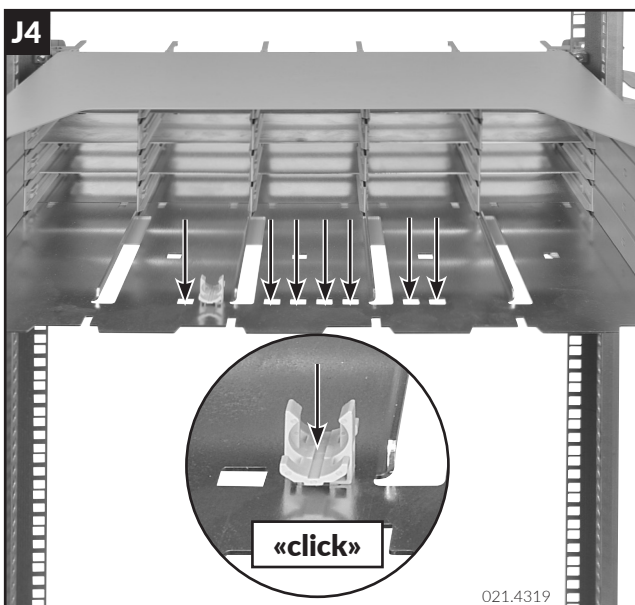

Installation guide Netscale Module without RCM

Installationsanleitung Netscale Modul ohne RCM

Instructions de montage Netscale Module without RCM

021.4262 / 021.4261

Headquarters

Switzerland

Reichle & De-Massari AG