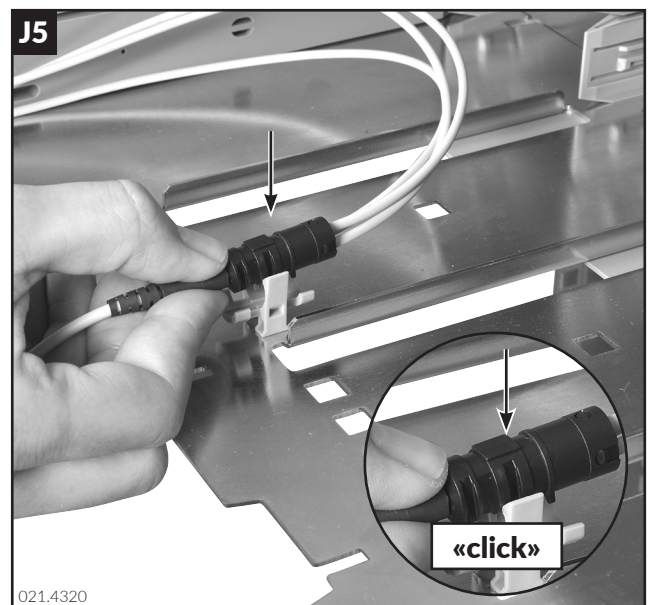

Installation guide Netscale Module without RCM

Installationsanleitung Netscale Modul ohne RCM

Instructions de montage Netscale Module without RCM

021.4262 / 021.4261

Headquarters

Switzerland

Reichle & De-Massari AG