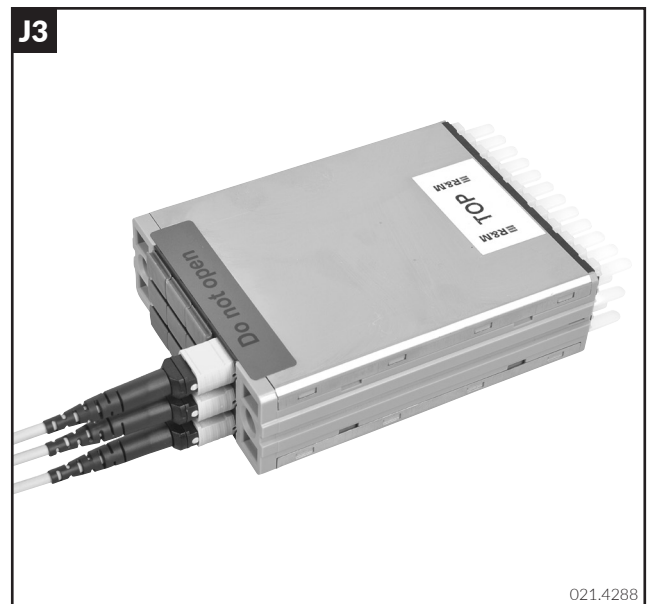

Installation guide Netscale Module without RCM

Installationsanleitung Netscale Modul ohne RCM

Instructions de montage Netscale Module without RCM

021.4262 / 021.4261

Headquarters

Switzerland

Reichle & De-Massari AG