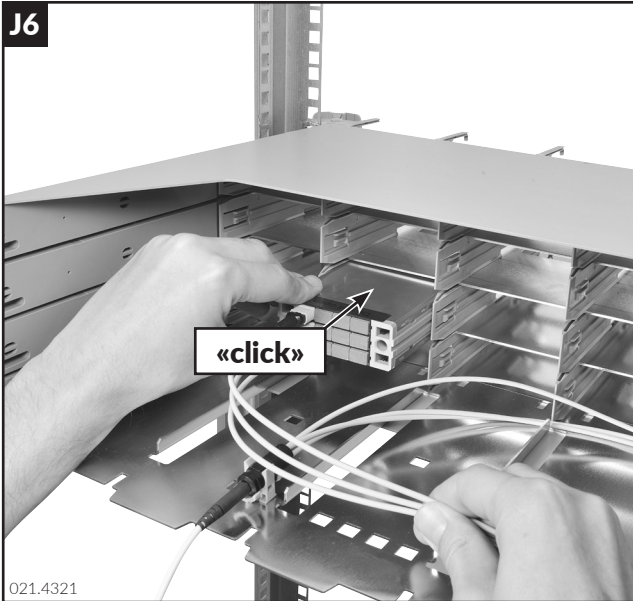

Installation guide Netscale Module without RCM

Installationsanleitung Netscale Modul ohne RCM

Instructions de montage Netscale Module without RCM

021.4262 / 021.4261

Headquarters

Switzerland

Reichle & De-Massari AG