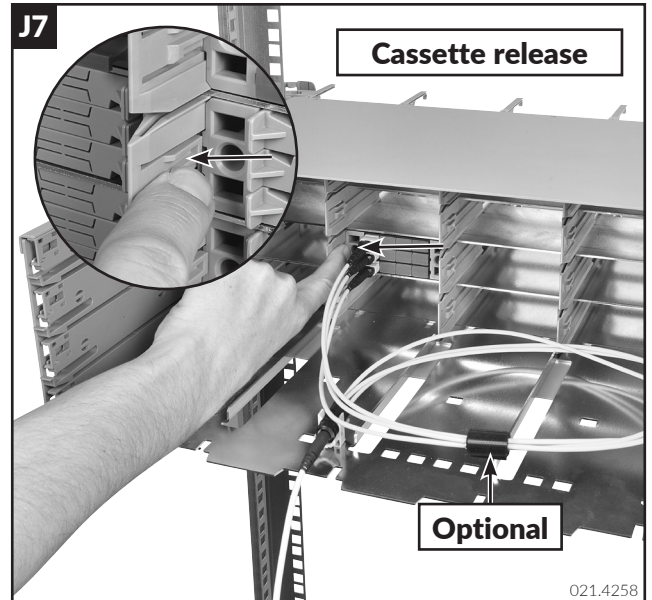

Installation guide Netscale Module without RCM

Installationsanleitung Netscale Modul ohne RCM

Instructions de montage Netscale Module without RCM

021.4262 / 021.4261

Headquarters

Switzerland

Reichle & De-Massari AG