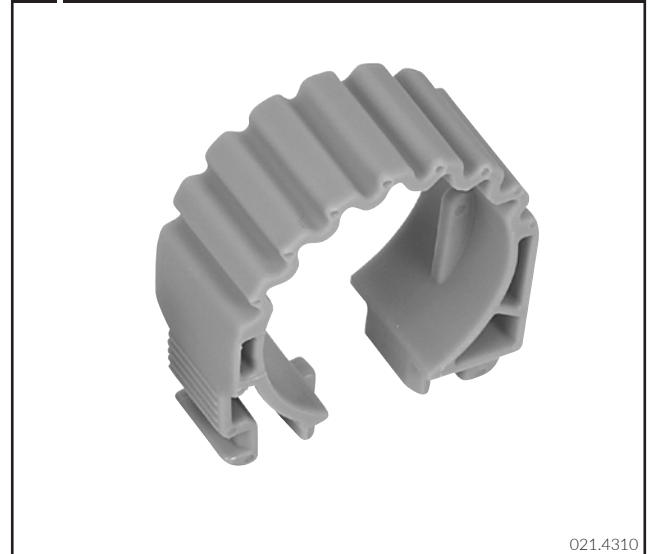

Installation guide Netscale BCM Housing
Installationsanleitung Netscale BCM Gehäuse
Instructions de montage Netscale BCM Housing

021.4795

A - Scope of delivery

021.4781

B - Horizontal mount in 19" rack

C - Vertical mount in 19" rack (OPTIONAL)

D - Support Bar (OPTIONAL)

E - Optional Accessories

E1 Vertical Mount Kit

E2 Support Bar

E3 Small Size Divider Clip

E4 Mid Size Divider Clip

E5 Blind Modules

021.4812