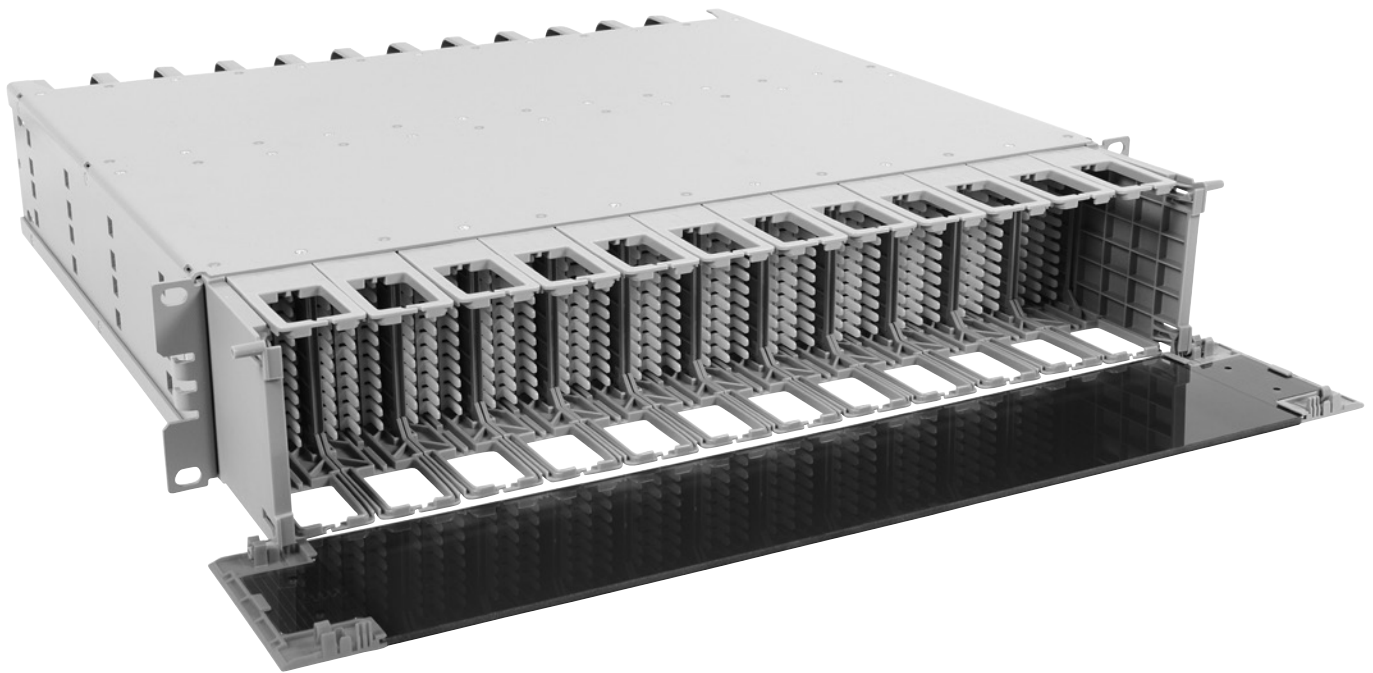

Installation guide Netscale BCM Housing
Installationsanleitung Netscale BCM Gehäuse
Instructions de montage Netscale BCM Housing

021.4795

A - Scope of delivery

021.4781

B - Horizontal mount in 19" rack

C - Vertical mount in 19" rack (OPTIONAL)

D - Support Bar (OPTIONAL)

E - Optional Accessories

E1 Vertical Mount Kit

E2 Support Bar

E3 Small Size Divider Clip

E4 Mid Size Divider Clip

E5 Blind Modules

021.4812