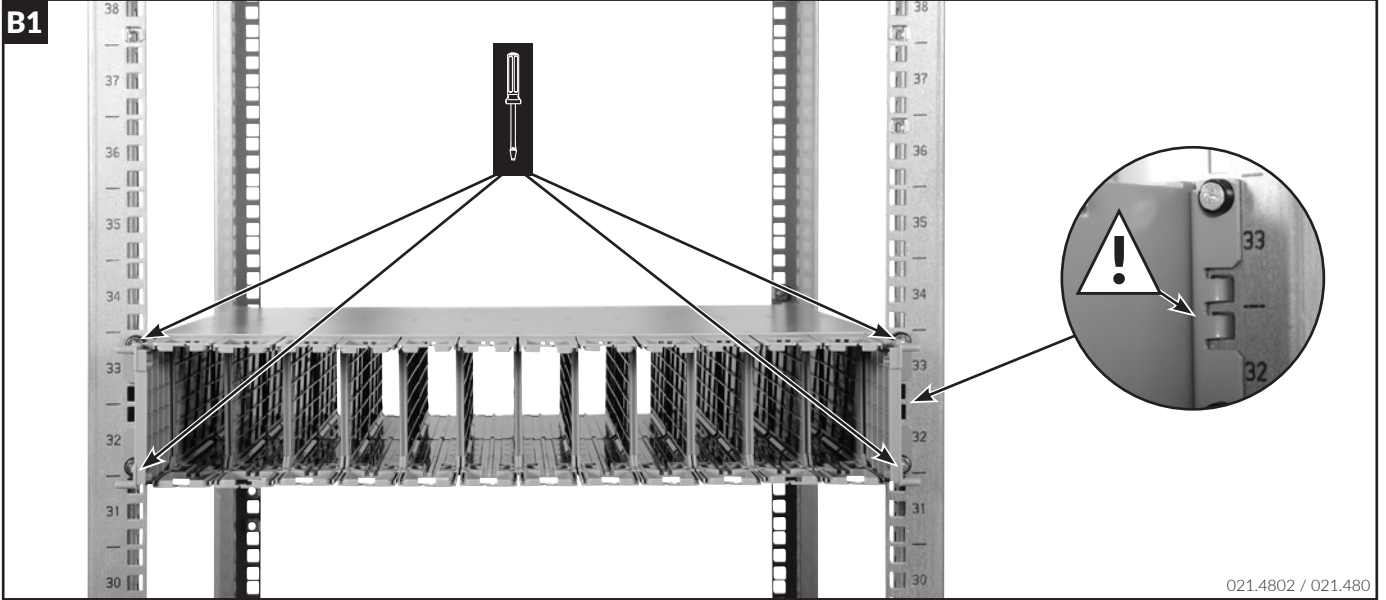

Installation guide Netscale BCM Housing
Installationsanleitung Netscale BCM Gehäuse
Instructions de montage Netscale BCM Housing

021.4795

A - Scope of delivery

021.4781

B - Horizontal mount in 19" rack

C - Vertical mount in 19" rack (OPTIONAL)

D - Support Bar (OPTIONAL)

E - Optional Accessories

E1 Vertical Mount Kit

E2 Support Bar

E3 Small Size Divider Clip

E4 Mid Size Divider Clip

E5 Blind Modules

021.4812