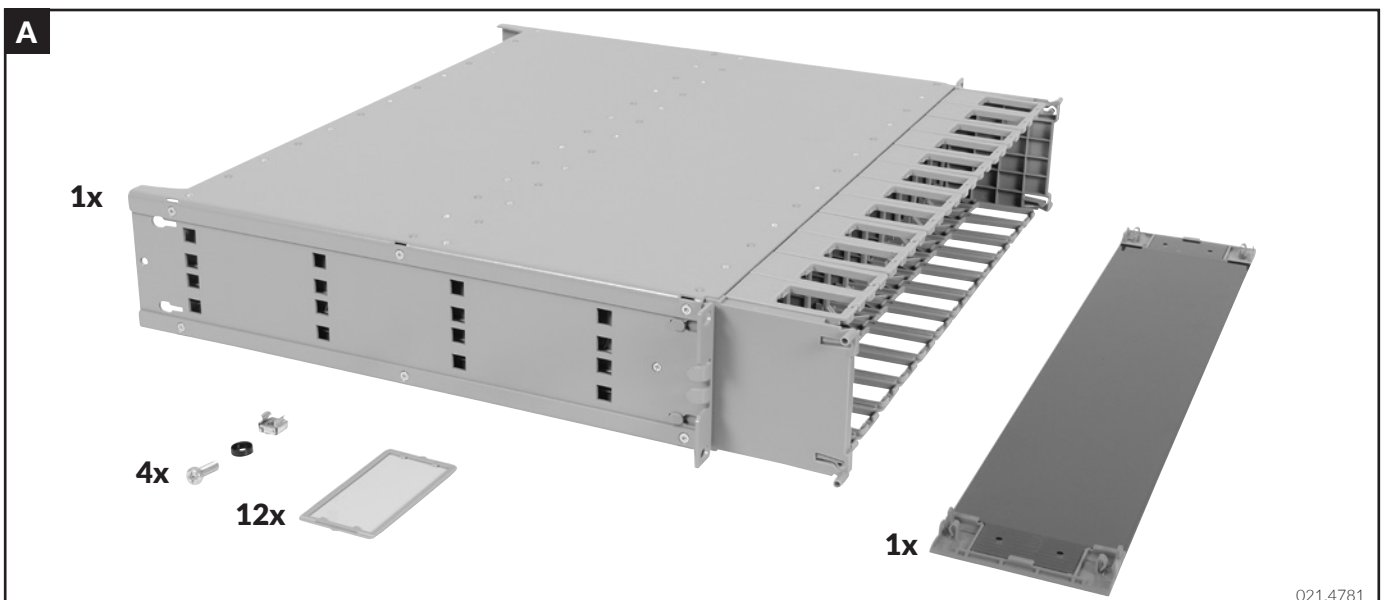

Installation guide Netscale BCM Housing
Installationsanleitung Netscale BCM Gehäuse
Instructions de montage Netscale BCM Housing

021.4795

A - Scope of delivery

021.4781

B - Horizontal mount in 19" rack

C - Vertical mount in 19" rack (OPTIONAL)

D - Support Bar (OPTIONAL)

E - Optional Accessories

E1 Vertical Mount Kit

E2 Support Bar

E3 Small Size Divider Clip

E4 Mid Size Divider Clip

E5 Blind Modules

021.4812