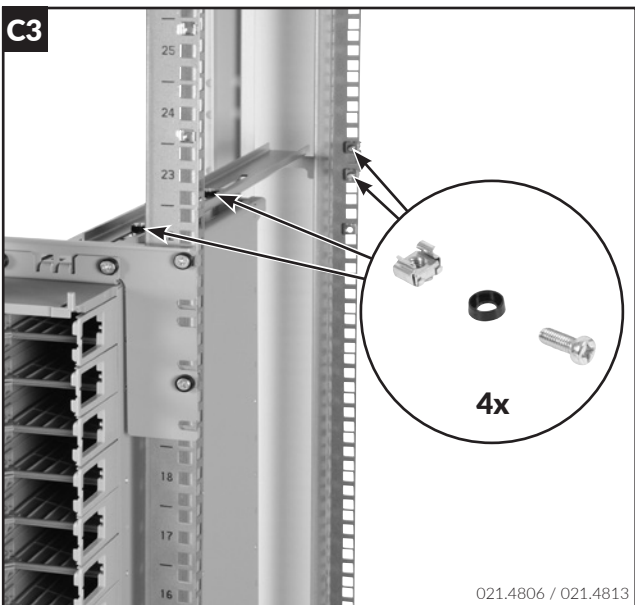

Installation guide Netscale BCM Housing
Installationsanleitung Netscale BCM Gehäuse
Instructions de montage Netscale BCM Housing

021.4795

A - Scope of delivery

021.4781

B - Horizontal mount in 19" rack

C - Vertical mount in 19" rack (OPTIONAL)

D - Support Bar (OPTIONAL)

E - Optional Accessories

E1 Vertical Mount Kit

E2 Support Bar

E3 Small Size Divider Clip

E4 Mid Size Divider Clip

E5 Blind Modules

021.4812