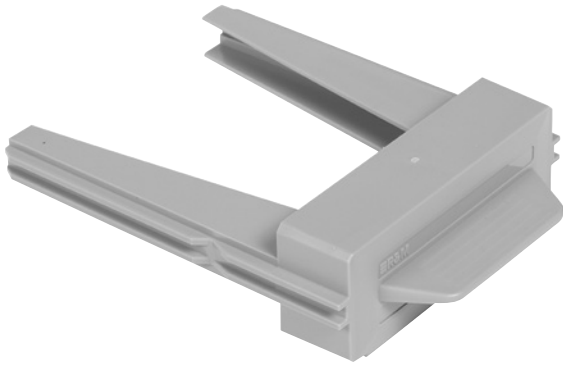

Installation guide Netscale BCM Housing
Installationsanleitung Netscale BCM Gehäuse
Instructions de montage Netscale BCM Housing

021.4795

A - Scope of delivery

021.4781

B - Horizontal mount in 19" rack

C - Vertical mount in 19" rack (OPTIONAL)

D - Support Bar (OPTIONAL)

E - Optional Accessories

E1 Vertical Mount Kit

E2 Support Bar

E3 Small Size Divider Clip

E4 Mid Size Divider Clip

E5 Blind Modules

021.4812