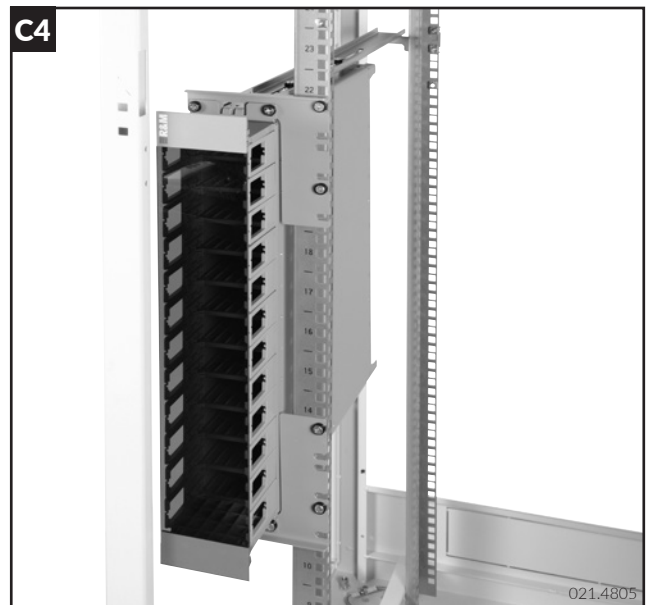

Installation guide Netscale BCM Housing
Installationsanleitung Netscale BCM Gehäuse
Instructions de montage Netscale BCM Housing

021.4795

A - Scope of delivery

021.4781

B - Horizontal mount in 19" rack

C - Vertical mount in 19" rack (OPTIONAL)

D - Support Bar (OPTIONAL)

E - Optional Accessories

E1 Vertical Mount Kit

E2 Support Bar

E3 Small Size Divider Clip

E4 Mid Size Divider Clip

E5 Blind Modules

021.4812