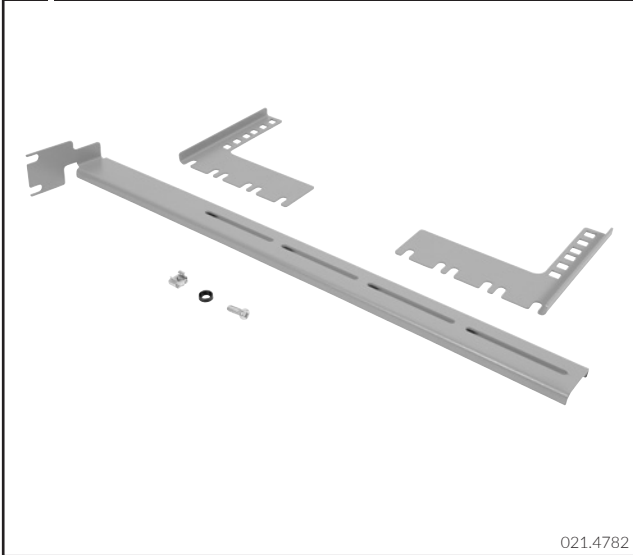

Installation guide Netscale BCM Housing
Installationsanleitung Netscale BCM Gehäuse
Instructions de montage Netscale BCM Housing

021.4795

A - Scope of delivery

021.4781

B - Horizontal mount in 19" rack

C - Vertical mount in 19" rack (OPTIONAL)

D - Support Bar (OPTIONAL)

E - Optional Accessories

E1 Vertical Mount Kit

E2 Support Bar

E3 Small Size Divider Clip

E4 Mid Size Divider Clip

E5 Blind Modules

021.4812