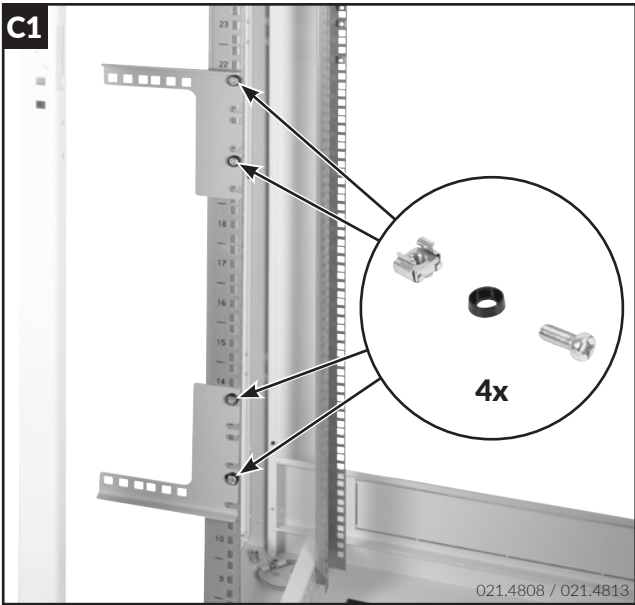

Installation guide Netscale BCM Housing
Installationsanleitung Netscale BCM Gehäuse
Instructions de montage Netscale BCM Housing

021.4795

A - Scope of delivery

021.4781

B - Horizontal mount in 19" rack

C - Vertical mount in 19" rack (OPTIONAL)

D - Support Bar (OPTIONAL)

E - Optional Accessories

E1 Vertical Mount Kit

E2 Support Bar

E3 Small Size Divider Clip

E4 Mid Size Divider Clip

E5 Blind Modules

021.4812