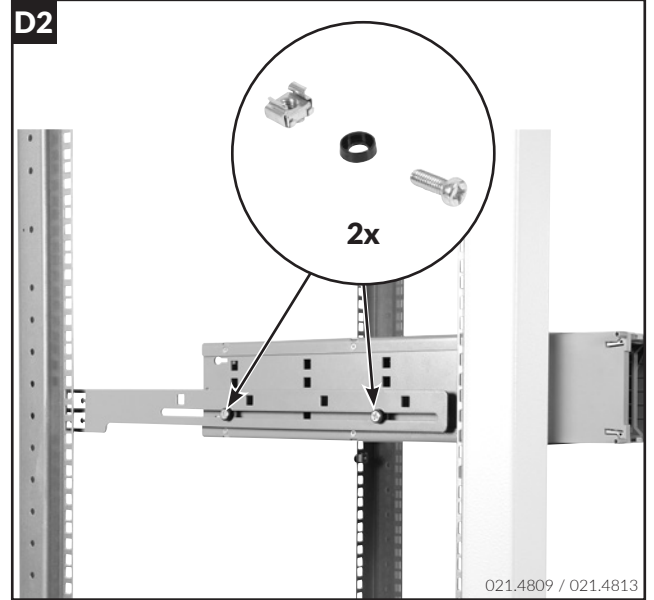

Installation guide Netscale BCM Housing
Installationsanleitung Netscale BCM Gehäuse
Instructions de montage Netscale BCM Housing

021.4795

A - Scope of delivery

021.4781

B - Horizontal mount in 19" rack

C - Vertical mount in 19" rack (OPTIONAL)

D - Support Bar (OPTIONAL)

E - Optional Accessories

E1 Vertical Mount Kit

E2 Support Bar

E3 Small Size Divider Clip

E4 Mid Size Divider Clip

E5 Blind Modules

021.4812