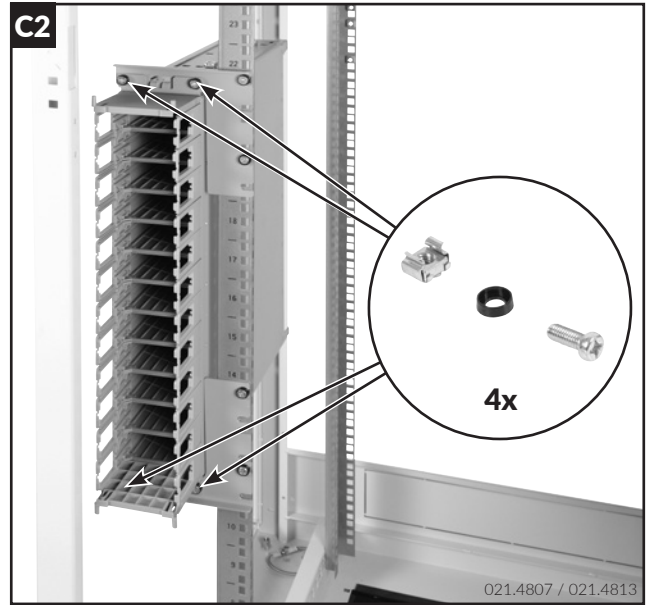

Installation guide Netscale BCM Housing
Installationsanleitung Netscale BCM Gehäuse
Instructions de montage Netscale BCM Housing

021.4795

A - Scope of delivery

021.4781

B - Horizontal mount in 19" rack

C - Vertical mount in 19" rack (OPTIONAL)

D - Support Bar (OPTIONAL)

E - Optional Accessories

E1 Vertical Mount Kit

E2 Support Bar

E3 Small Size Divider Clip

E4 Mid Size Divider Clip

E5 Blind Modules

021.4812