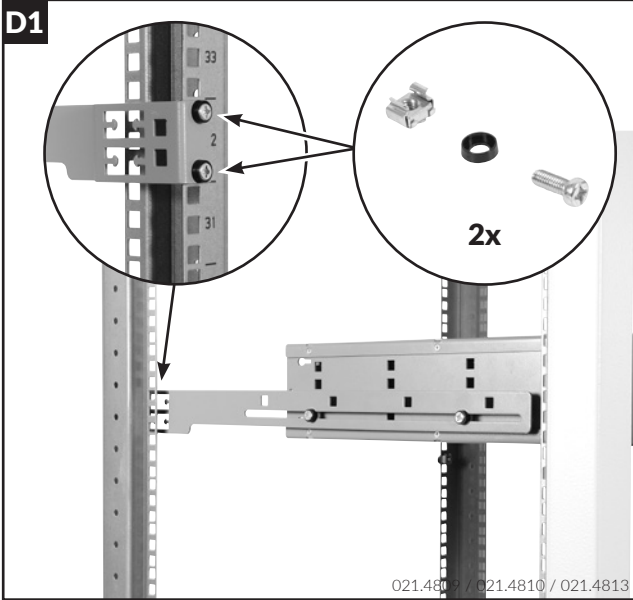

Installation guide Netscale BCM Housing
Installationsanleitung Netscale BCM Gehäuse
Instructions de montage Netscale BCM Housing

021.4795

A - Scope of delivery

021.4781

B - Horizontal mount in 19" rack

C - Vertical mount in 19" rack (OPTIONAL)

D - Support Bar (OPTIONAL)

E - Optional Accessories

E1 Vertical Mount Kit

E2 Support Bar

E3 Small Size Divider Clip

E4 Mid Size Divider Clip

E5 Blind Modules

021.4812