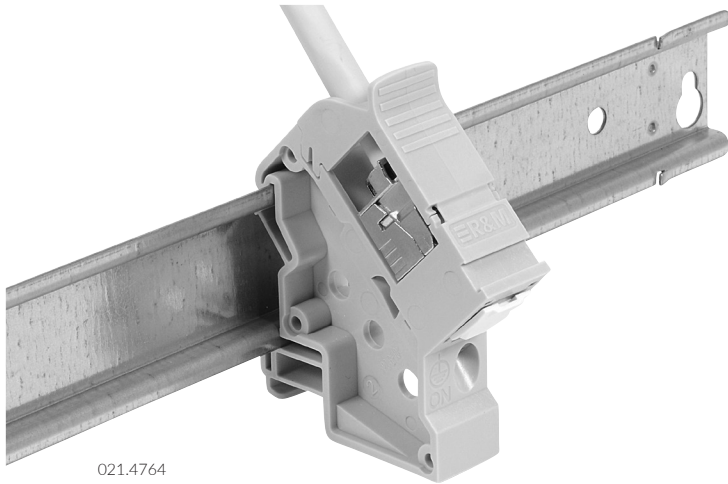

Installation guide Mounting Adapter DRM45 1TE-DA-Cat.6A

Compatible with:

Cat.6A EL/u

Cat.6A EL/s

021.4848

021.4775

A - Installation

B - Grounding