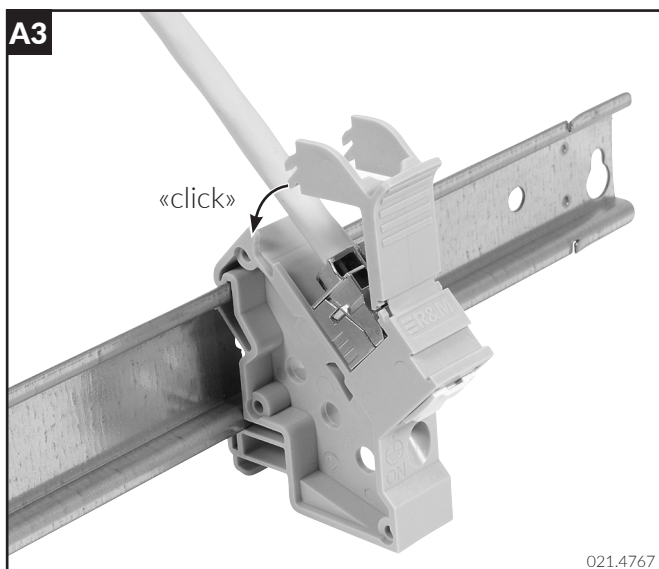

Installation guide Mounting Adapter DRM45 1TE-DA-Cat.6A

Compatible with:

Cat.6A EL/u

Cat.6A EL/s

021.4848

021.4775

A - Installation

B - Grounding