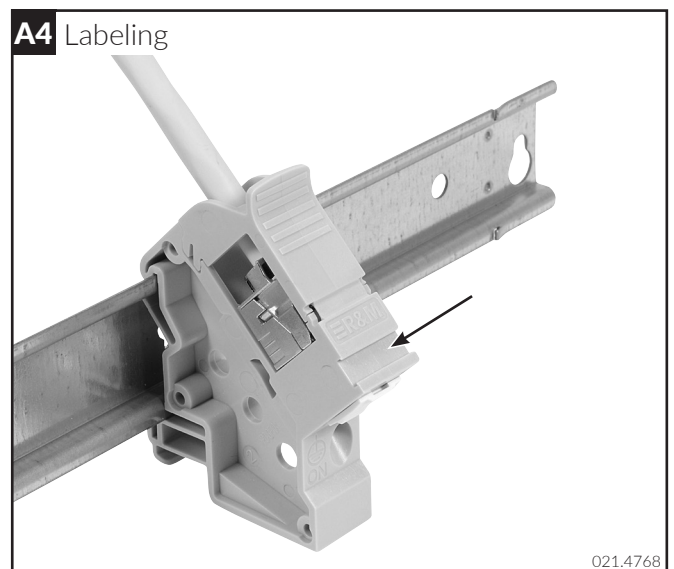

Installation guide Mounting Adapter DRM45 1TE-DA-Cat.6A

Compatible with:

Cat.6A EL/u

Cat.6A EL/s

021.4848

021.4775

A - Installation

B - Grounding