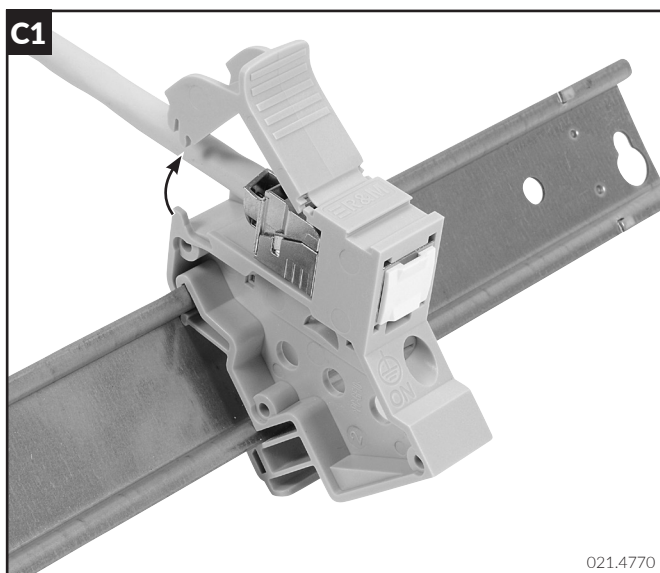

C - Remove

Important Notice

This document was prepared with greatest possible care and reflects the current state of technology at the time of printing. Subject to corrections and technical changes.

US Headquarters

R&M USA Inc.
840 Yosemite Way
Milpitas, CA, 95035
Mainline +1 (408) 945-6626
E-Mail usa@rdm.com

www.rdm.com

R&M