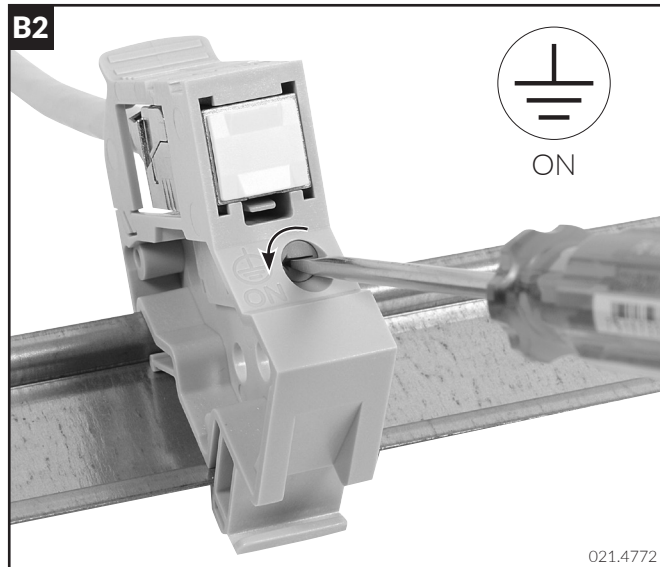

Installation guide Mounting Adapter DRM45 1TE-DA-Cat.6A

Compatible with:

Cat.6A EL/u

Cat.6A EL/s

021.4848

021.4775

A - Installation

B - Grounding