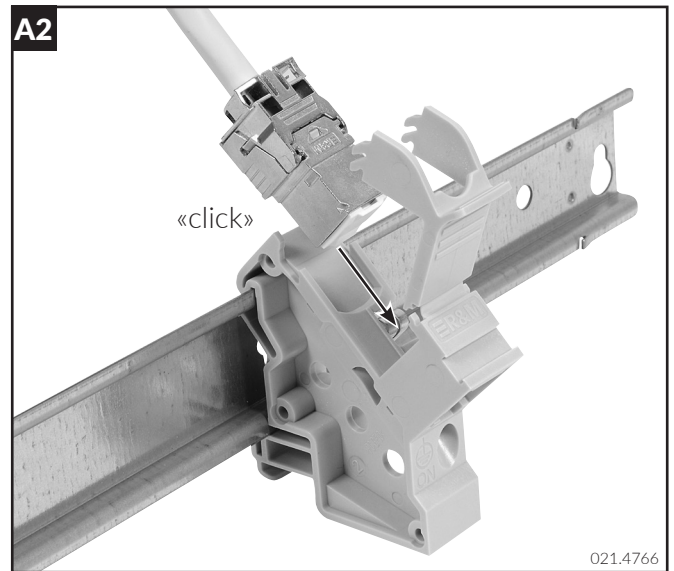

Installation guide Mounting Adapter DRM45 1TE-DA-Cat.6A

Compatible with:

Cat.6A EL/u

Cat.6A EL/s

021.4848

021.4775

A - Installation

B - Grounding