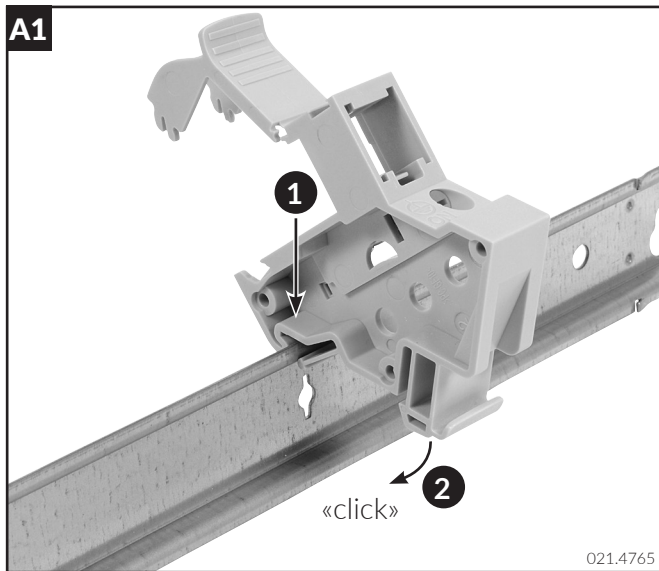

Installation guide Mounting Adapter DRM45 1TE-DA-Cat.6A

Compatible with:

Cat.6A EL/u

Cat.6A EL/s

021.4848

021.4775

A - Installation

B - Grounding