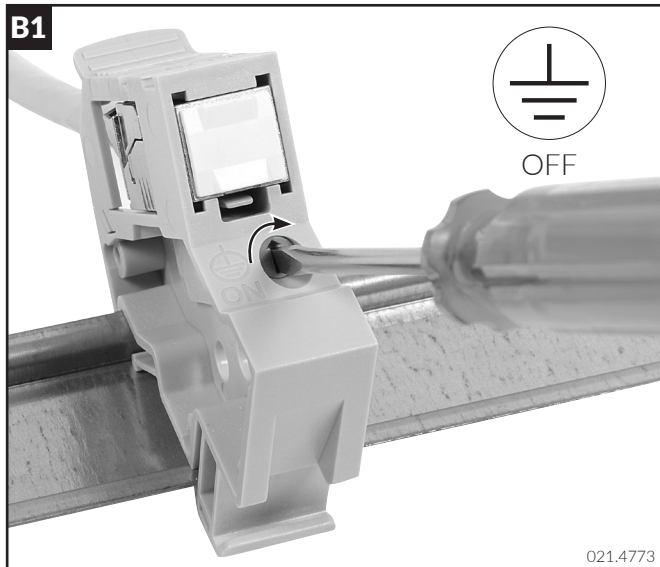

Installation guide Mounting Adapter DRM45 1TE-DA-Cat.6A

Compatible with:

Cat.6A EL/u

Cat.6A EL/s

021.4848

021.4775

A - Installation

B - Grounding