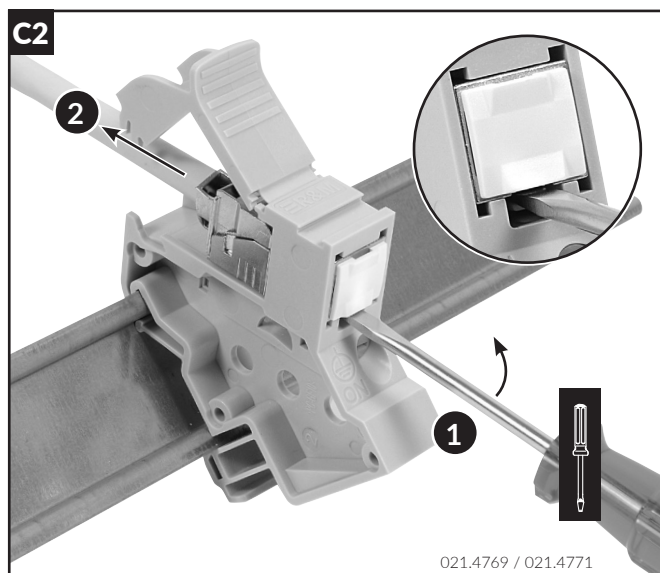

C - Remove

Important Notice

This document was prepared with greatest possible care and reflects the current state of technology at the time of printing. Subject to corrections and technical changes.

US Headquarters

R&M USA Inc.
840 Yosemite Way
Milpitas, CA, 95035
Mainline +1 (408) 945-6626
E-Mail usa@rdm.com

www.rdm.com

R&M