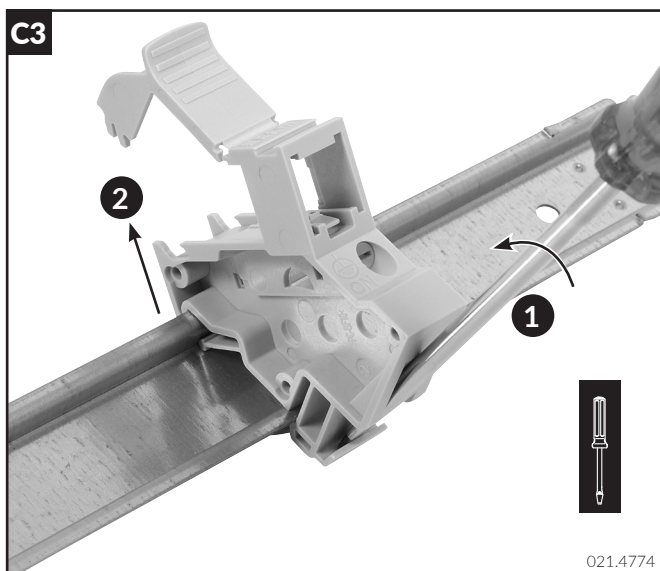

C - Remove

Important Notice

This document was prepared with greatest possible care and reflects the current state of technology at the time of printing. Subject to corrections and technical changes.

US Headquarters

R&M USA Inc.
840 Yosemite Way
Milpitas, CA, 95035
Mainline +1 (408) 945-6626
E-Mail usa@rdm.com

www.rdm.com

R&M