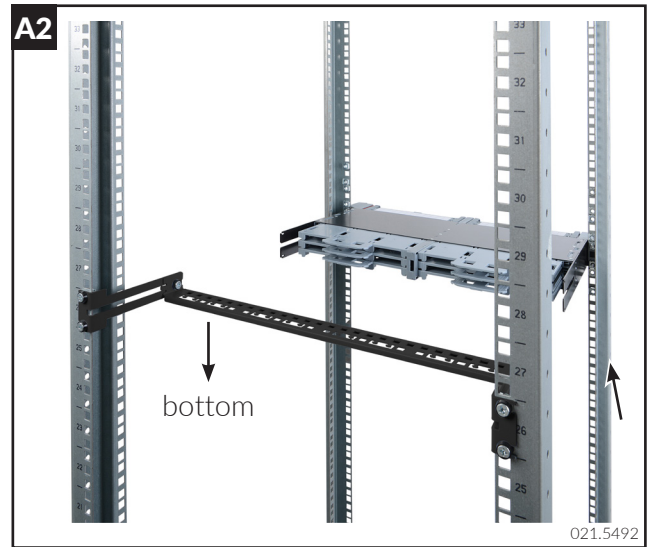

Installationsanleitung Netscale 72 ACS Rear
Installation guide Netscale 72 ACS Rear
Instructions de montage Netscale 72 ACS Rear

021.5465

A - Installation

Installationsanleitung Netscale 72 ACS Left and Right
Installation guide Netscale 72 ACS Left and Right
Instructions de montage Netscale 72 ACS Left and Right