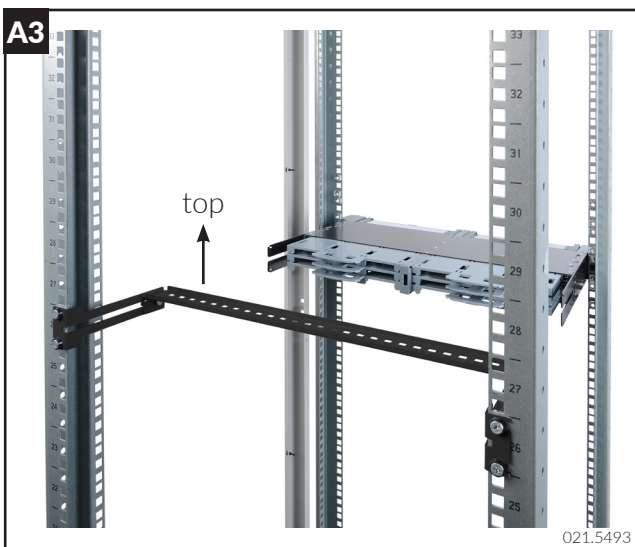

Installationsanleitung Netscale 72 ACS Rear
Installation guide Netscale 72 ACS Rear
Instructions de montage Netscale 72 ACS Rear

021.5465

A - Installation

Installationsanleitung Netscale 72 ACS Left and Right
Installation guide Netscale 72 ACS Left and Right
Instructions de montage Netscale 72 ACS Left and Right