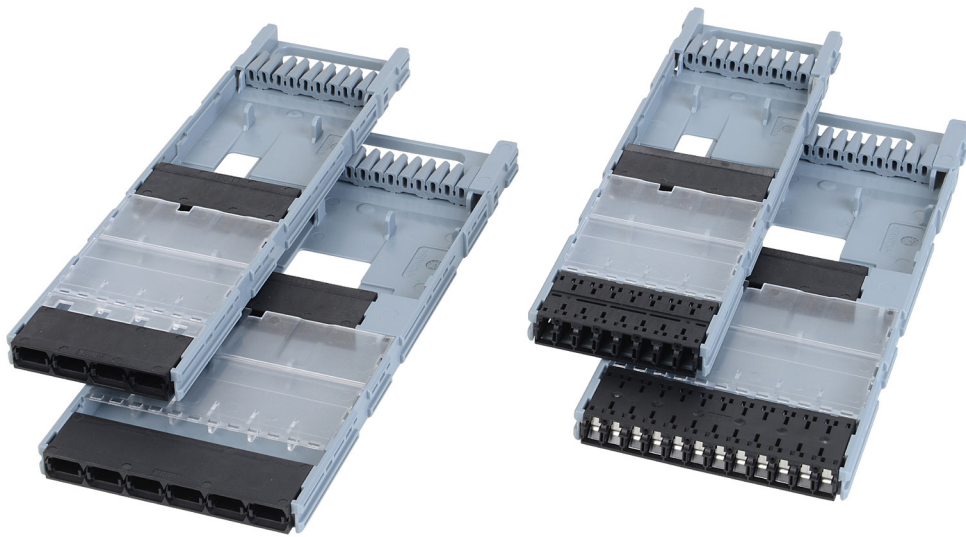

Installationsanleitung Netscale 72 Modul

Installation guide Netscale 72 ACS Module

Instructions de montage Netscale 72 Module

021.5469